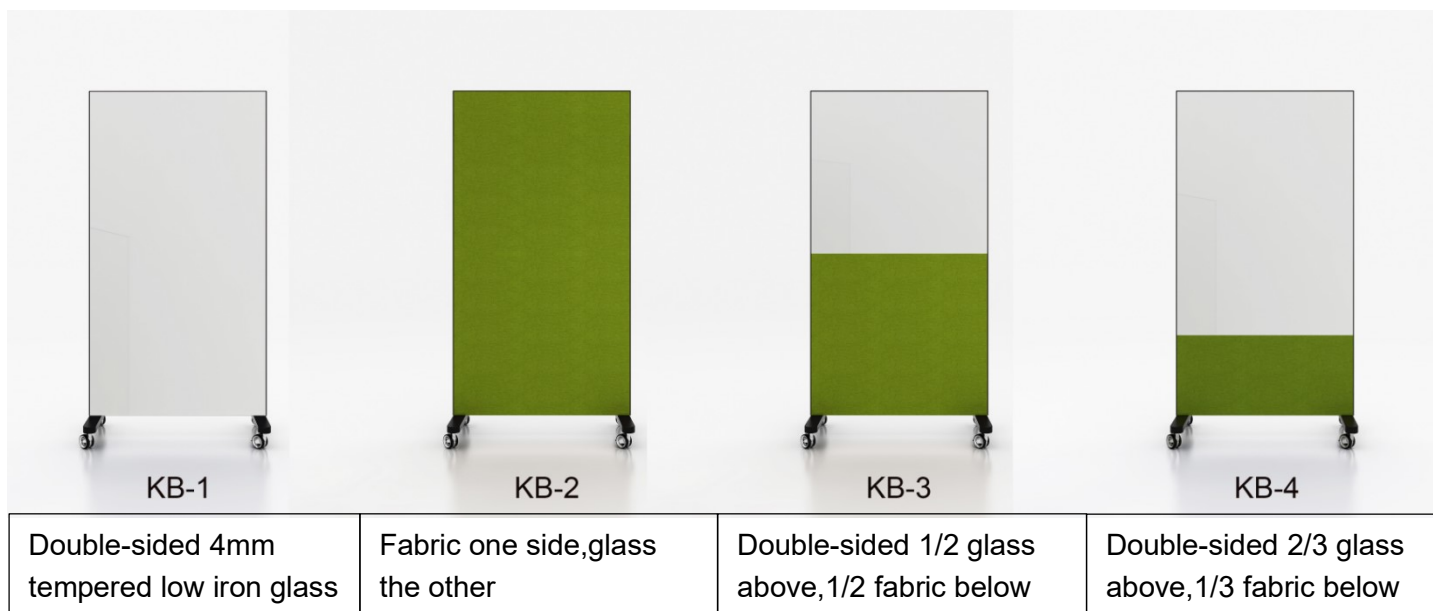

### Space

Multiple combinations of K board create different collaborative hubs for various space needs. Or use them as adaptable partitions between workstations. When not in use, K board can be a decoration in your office. With the many outstanding features that K board offers, it is quite clear that offices, schools, hospitals, and even homes need it for better display.

## Dimension

## Specification

- Standard size: XS (1016 x 1372 mm)  
S (1524 x 1372 mm)  
M (1016 x 1854 mm)  
XL (1524 x 1854 mm)
- Frame and feet are available in black and white
- Non-staining and magnetic writing surface
- 4mm tempered low iron glass
- Patterned fabric with sponge can be magnetic
- With a set of pens, dry-eraser and magnets
- Effortless universal steering wheels