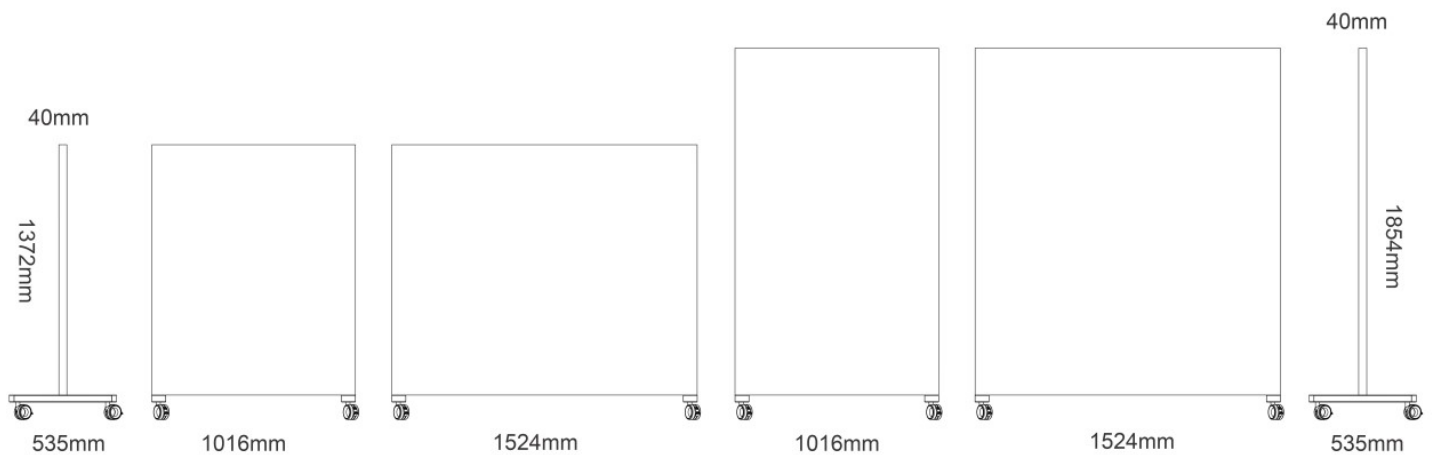

## Dimension

## Specification

- Standard size: XS (1016 x 1372 mm)  
S (1524 x 1372 mm)  
M (1016 x 1854 mm)  
XL (1524 x 1854 mm)
- Frame and feet are available in black and white
- Non-staining and magnetic writing surface
- 4mm tempered low iron glass
- Patterned fabric with sponge can be magnetic
- With a set of pens, dry-eraser and magnets
- Effortless universal steering wheels