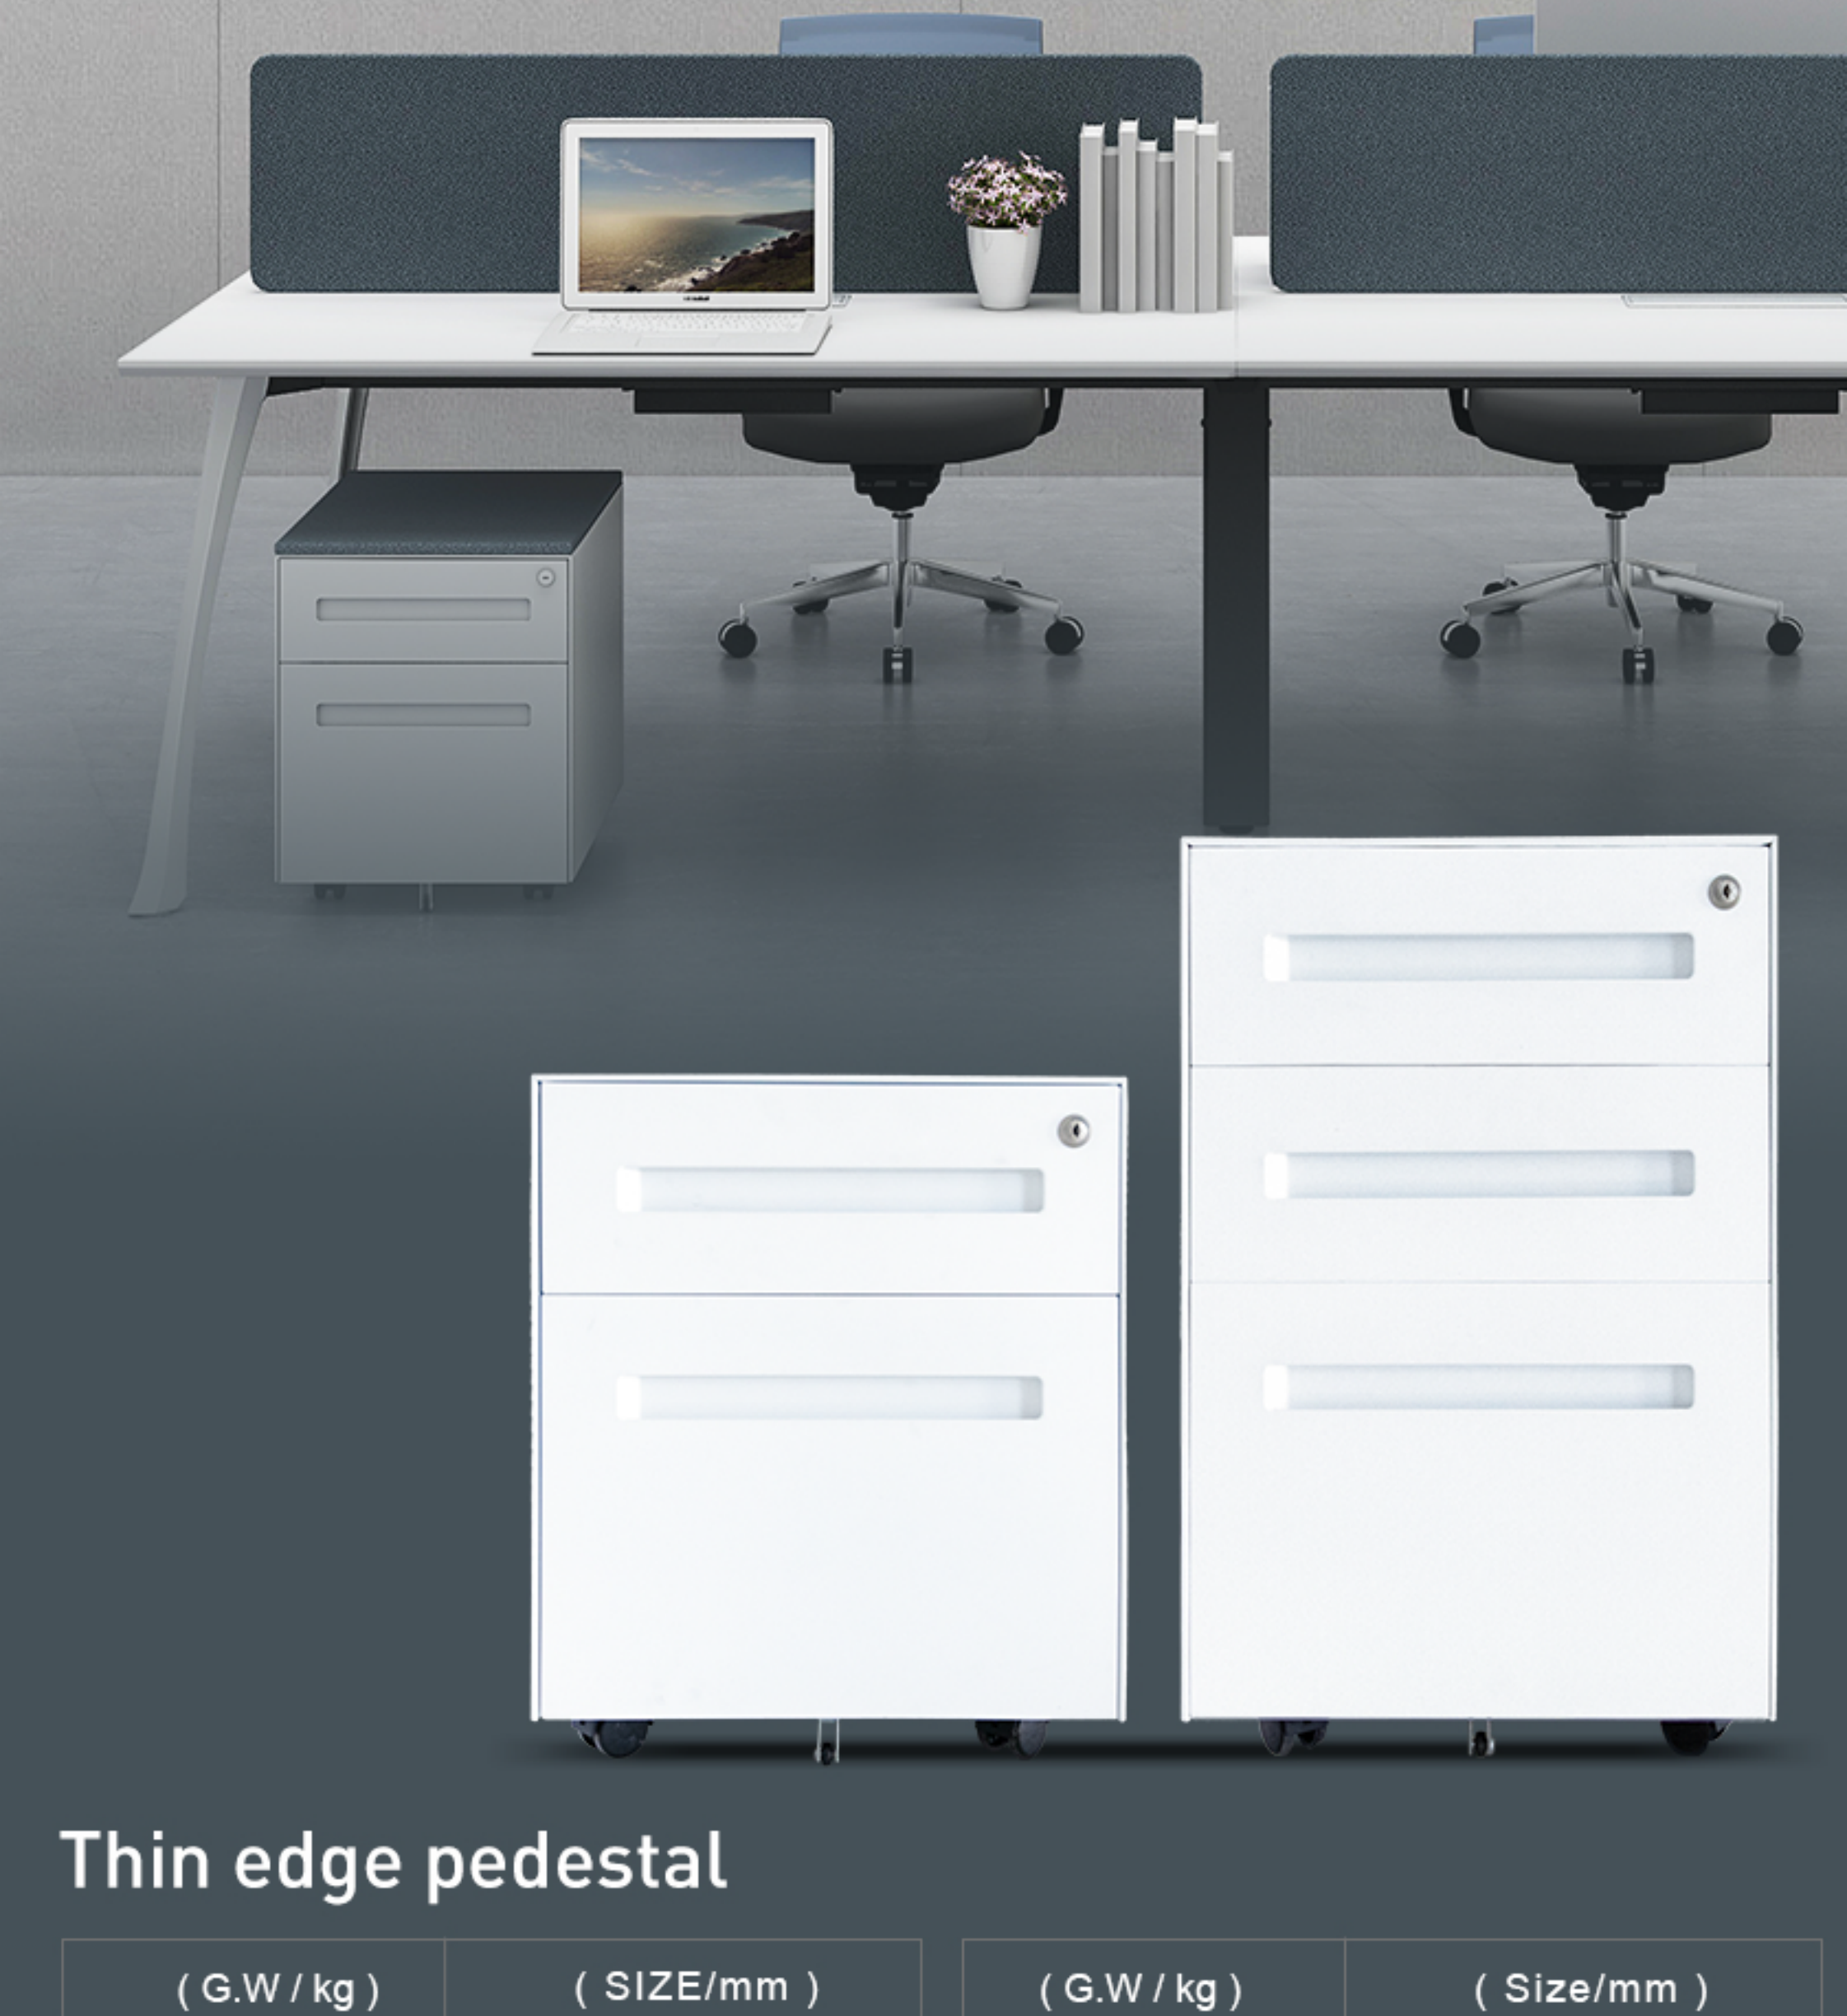

OFFICE FURNITURE

FILING CABINET

METAL PEDESTAL CABINET

WOODEN CABINET

Thin edge pedestal

(G.W / kg)	(SIZE/mm)	(G.W / kg)	(Size/mm)
15.0	W400*D480*H490	18.0	W400*D480*H590

Wally Pedestal

(G.W / kg)	(Size/mm)
26.5	W495*D310*H516

Handle Metal Mobile Pedestal

(G.W / kg)	(Size/mm)
20.87	W400*D500*H625

WOODEN CABINET

WORKSTATION EXPERT

PEDESTAL WITH BEVEL EDGE

Size/mm
W750*D400*H750

SIDE CABINET GM WITH BEVEL EDGE

Size/mm
W2000*D550*H625

WOOD SWING DOOR CABINET

Size/mm
W750*D400*H750

Metal&Wood

mwworkstation.com