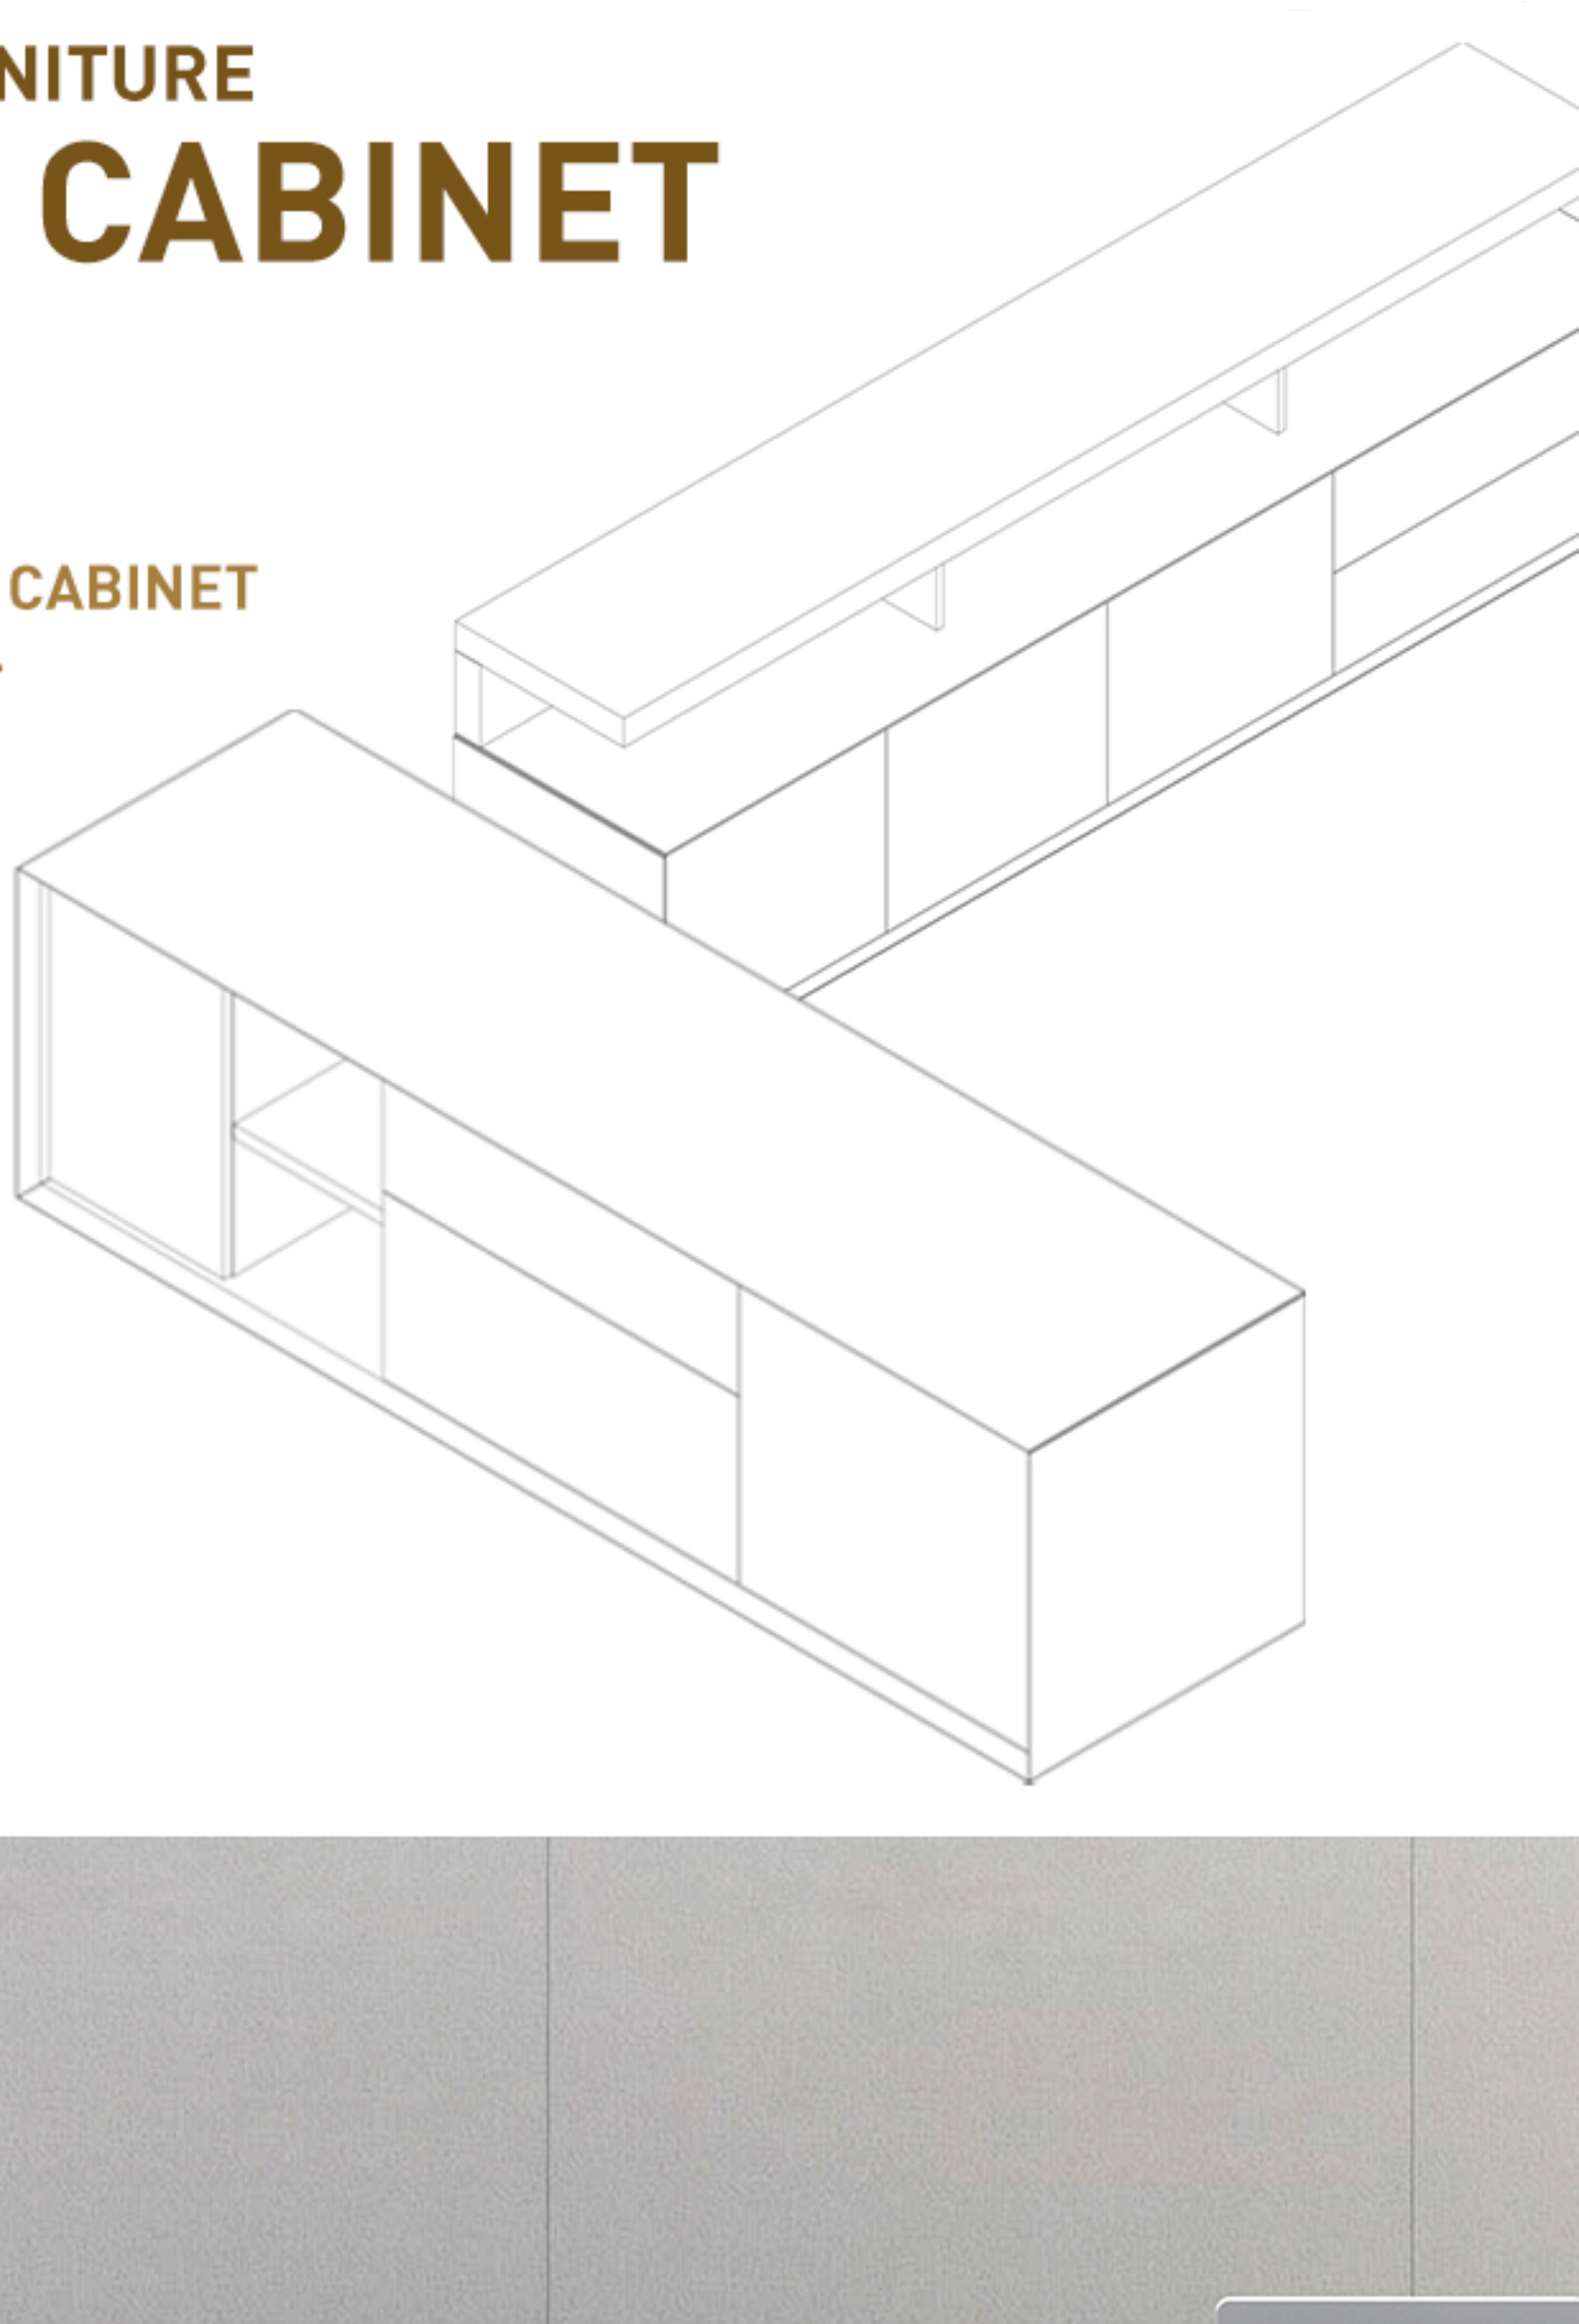

OFFICE FURNITURE

FILING CABINET

METAL PEDESTAL CABINET

WOODEN CABINET

Thin edge pedestal

(G.W / kg)	(SIZE/mm)	(G.W / kg)	(Size/mm)
15.0	W400*D480*H490	18.0	W400*D480*H590

Wally Pedestal

(G.W / kg)	(Size/mm)
26.5	W495*D310*H516

Handle Metal Mobile Pedestal

(G.W / kg)	(Size/mm)
20.87	W400*D500*H625

WOODEN CABINET

WORKSTATION EXPERT

PEDESTAL WITH BEVEL EDGE

Size/mm
W750*D400*H750

SIDE CABINET GM WITH BEVEL EDGE

Size/mm
W2000*D550*H625

WOOD SWING DOOR CABINET

Size/mm
W750*D400*H750

Metal&Wood

mwworkstation.com