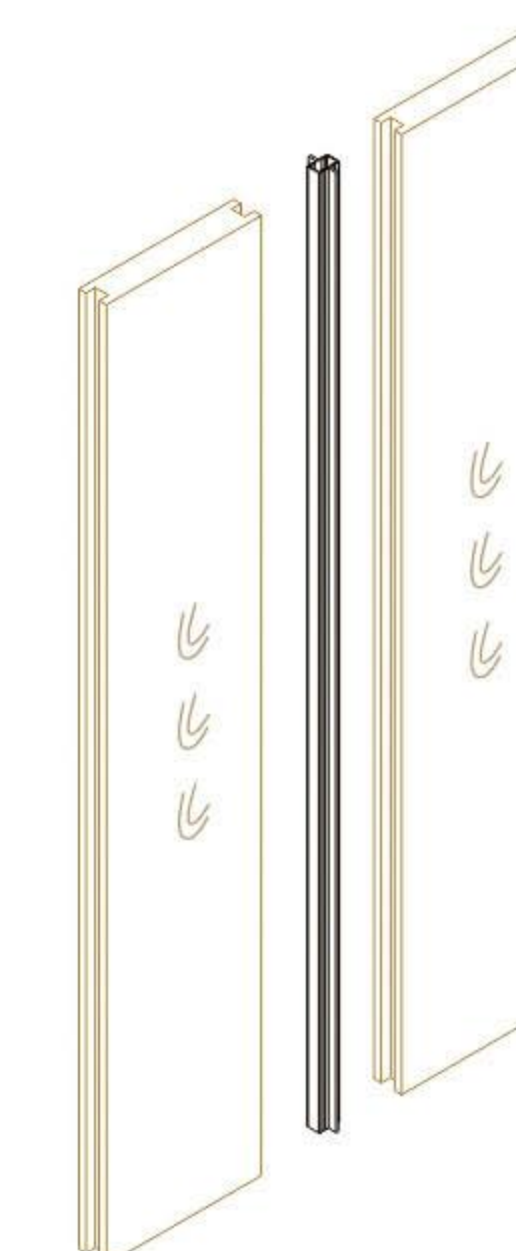

实板 - 实板直线系统 Solid-Solid Straight connection	
Code	Dimension
HK55S-SCB24	H2400
HK55S-SCB27	H2700
HK55S-SCB30	H3000