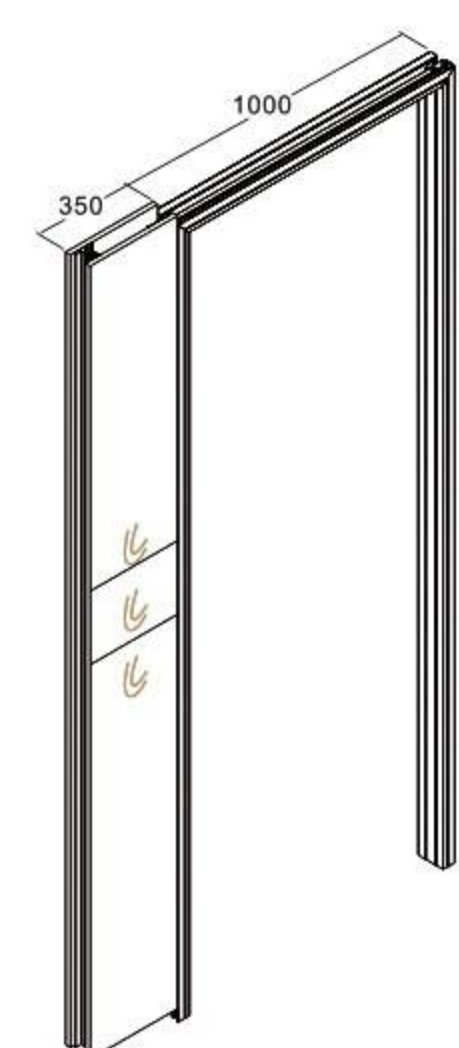

T 型系统 3 ways connection	
Code	Dimension
HK55S-TCB24-1G	H2400
HK55S-TCB27-1G	H2700
HK55S-TCB30-1G	H3000

T 型系统 3 ways connection	
Code	Dimension
HK55S-TCB24-2G	H2400
HK55S-TCB27-2G	H2700
HK55S-TCB30-2G	H3000

标准规格表 Dimension (mm)

门系统 Door

入墙系统 Wall starter	
Code	Dimension
HK55S-WSC24	H2400
HK55S-WSC27	H2700
HK55S-WSC30	H3000

门框 Door frame	
Code	Dimension
HK55S-D2413	H2400*W1350
HK55S-D2713	H2700*W1350
HK55S-D3013	H3000*W1350