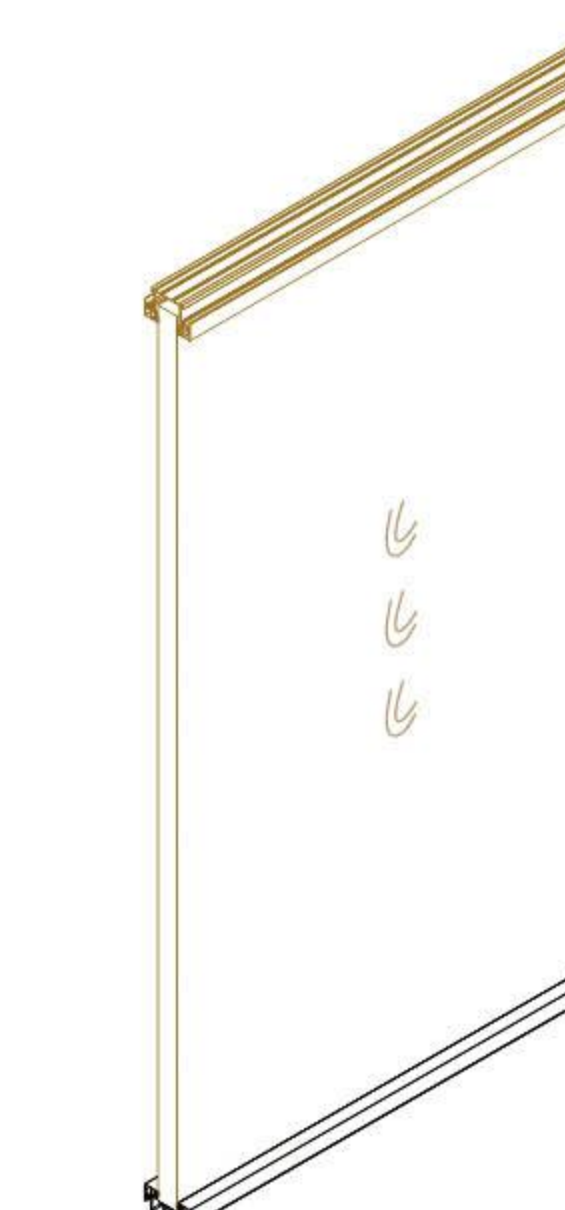

地槽系统 Bottom connection	
Code	Dimension
HK55S-DCB03	W300
HK55S-DCB04	W450
HK55S-DCB05	W500
HK55S-DCB06	W600
HK55S-DCB07	W750
HK55S-DCB08	W800
HK55S-DCB09	W900
HK55S-DCB10	W1000
HK55S-DCB12	W1200
HK55S-DCB15	W1500
HK55S-DCB16	W1600
HK55S-DCB18	W1800
HK55S-DCB21	W2100
HK55S-DCB24	W2400
HK55S-DCB27	W2700
HK55S-DCB36	W3600
HK55S-DCB60	W6000