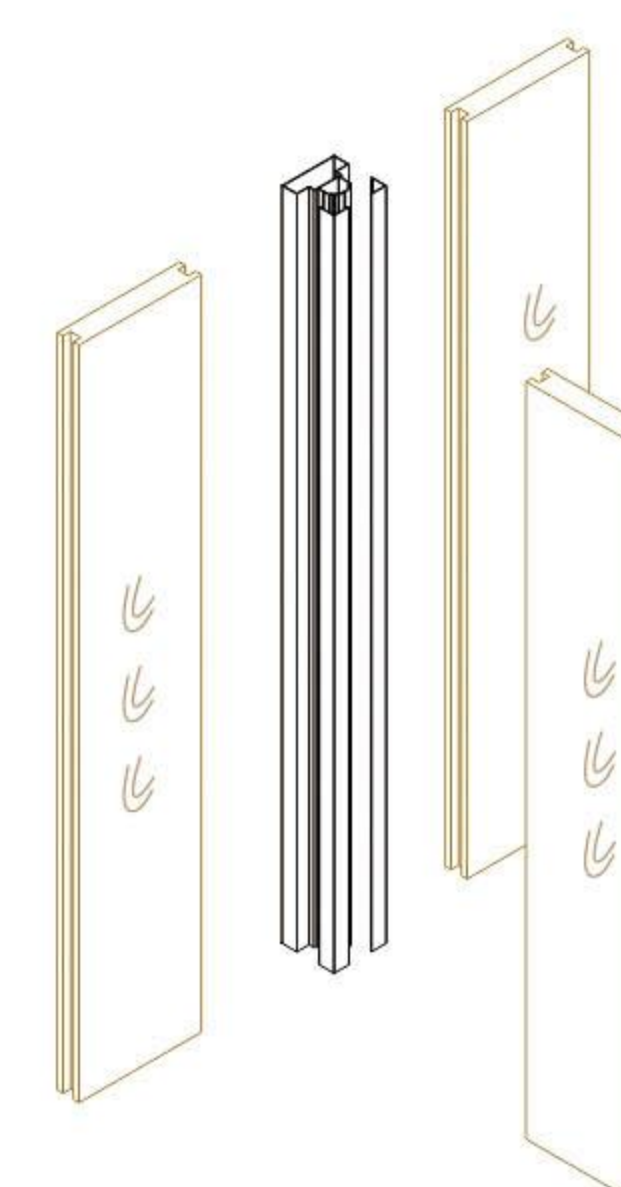

HK55S

全新的设计，给你明亮健康的独立办公空间。

New design can be converted into separate office space, creating a bright and health office without any drywall dust.

L型木板接木板
Wood-wood, 2ways

L型玻璃接玻璃
Glass-glass, 2ways

L型玻璃接木板
Glass-wood, 2ways

标准规格表 Dimension (mm)

木板 / 布板屏风连接系统 Connections for fabric/MFC panel

入墙系统 Wall starter	
Code	Dimension
HK55S-WSB24	H2400
HK55S-WSB27	H2700
HK55S-WSB30	H3000

实板 - 实板直线系统 Solid-Solid Straight connection	
Code	Dimension
HK55S-SCB24	H2400
HK55S-SCB27	H2700
HK55S-SCB30	H3000

实板 - 玻璃直线系统 Solid-Glass Straight connection	
Code	Dimension
HK55S-SCC24	H2400
HK55S-SCC27	H2700
HK55S-SCC30	H3000

L 型系统 Corner connection	
Code	Dimension
HK55S-LCB24-1G	H2400
HK55S-LCB27-1G	H2700
HK55S-LCB30-1G	H3000