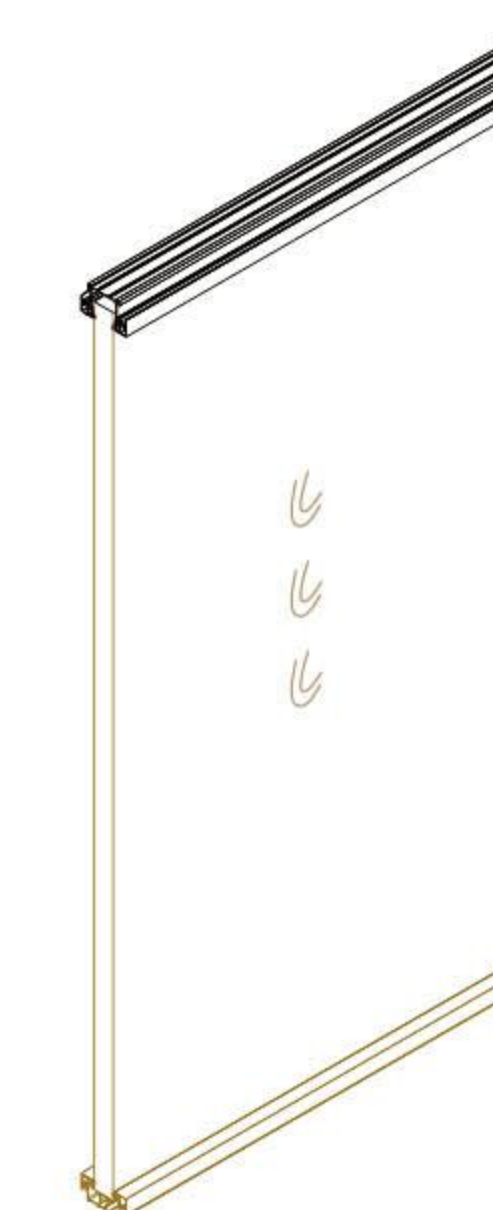

天槽系统 Ceiling connection	
Code	Dimension
HK55S-TLB03	W300
HK55S-TLB04	W450
HK55S-TLB05	W500
HK55S-TLB06	W600
HK55S-TLB07	W750
HK55S-TLB08	W800
HK55S-TLB09	W900
HK55S-TLB10	W1000
HK55S-TLB12	W1200
HK55S-TLB15	W1500
HK55S-TLB16	W1600
HK55S-TLB18	W1800
HK55S-TLB21	W2100
HK55S-TLB24	W2400
HK55S-TLB27	W2700
HK55S-TLB36	W3600
HK55S-TLB60	W6000