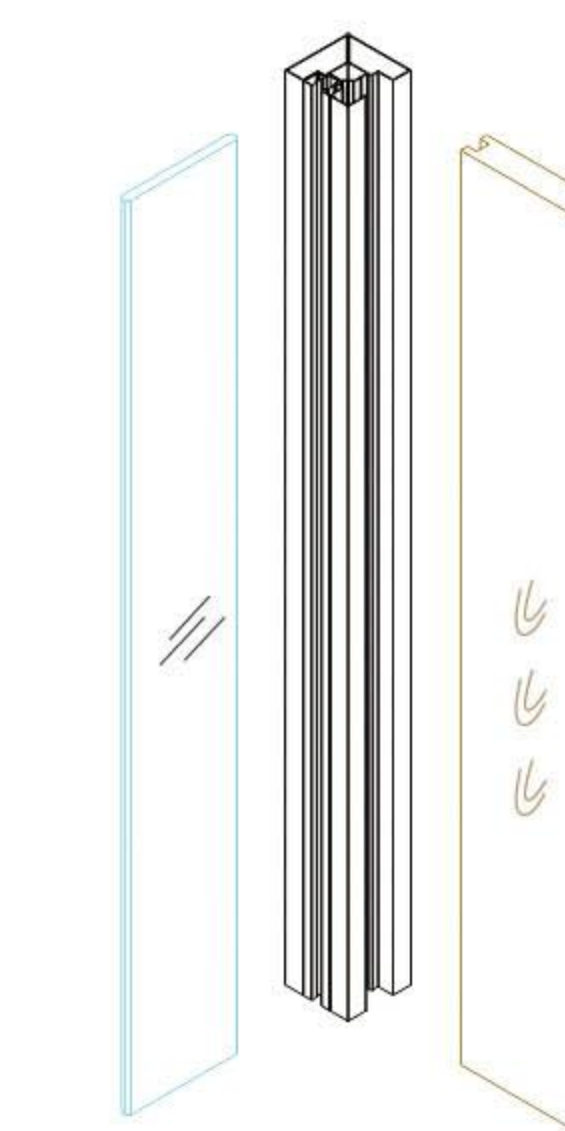

HK55S

全新的设计，给你明亮健康的独立办公空间。

New design can be converted into separate office space, creating a bright and health office without any drywall dust.

L型木板接木板
Wood-wood, 2ways

L型玻璃接玻璃
Glass-glass, 2ways

L型玻璃接木板
Glass-wood, 2ways

标准规格表 Dimension (mm)

木板 / 布板屏风连接系统 Connections for fabric/MFC panel

入墙系统 Wall starter	
Code	Dimension
HK55S-WSB24	H2400
HK55S-WSB27	H2700
HK55S-WSB30	H3000

实板 - 实板直线系统 Solid-Solid Straight connection	
Code	Dimension
HK55S-SCB24	H2400
HK55S-SCB27	H2700
HK55S-SCB30	H3000

实板 - 玻璃直线系统 Solid-Glass Straight connection	
Code	Dimension
HK55S-SCC24	H2400
HK55S-SCC27	H2700
HK55S-SCC30	H3000

L 型系统 Corner connection	
Code	Dimension
HK55S-LCB24-1G	H2400
HK55S-LCB27-1G	H2700
HK55S-LCB30-1G	H3000