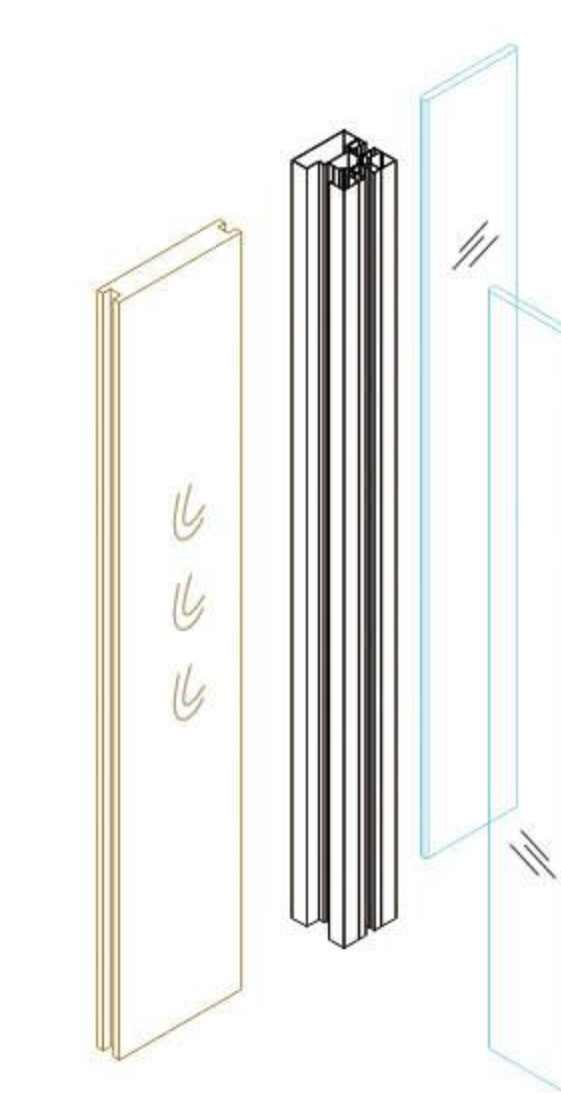

T 型系统 3 ways connection	
Code	Dimension
HK55S-TCB24-2G	H2400
HK55S-TCB27-2G	H2700
HK55S-TCB30-2G	H3000