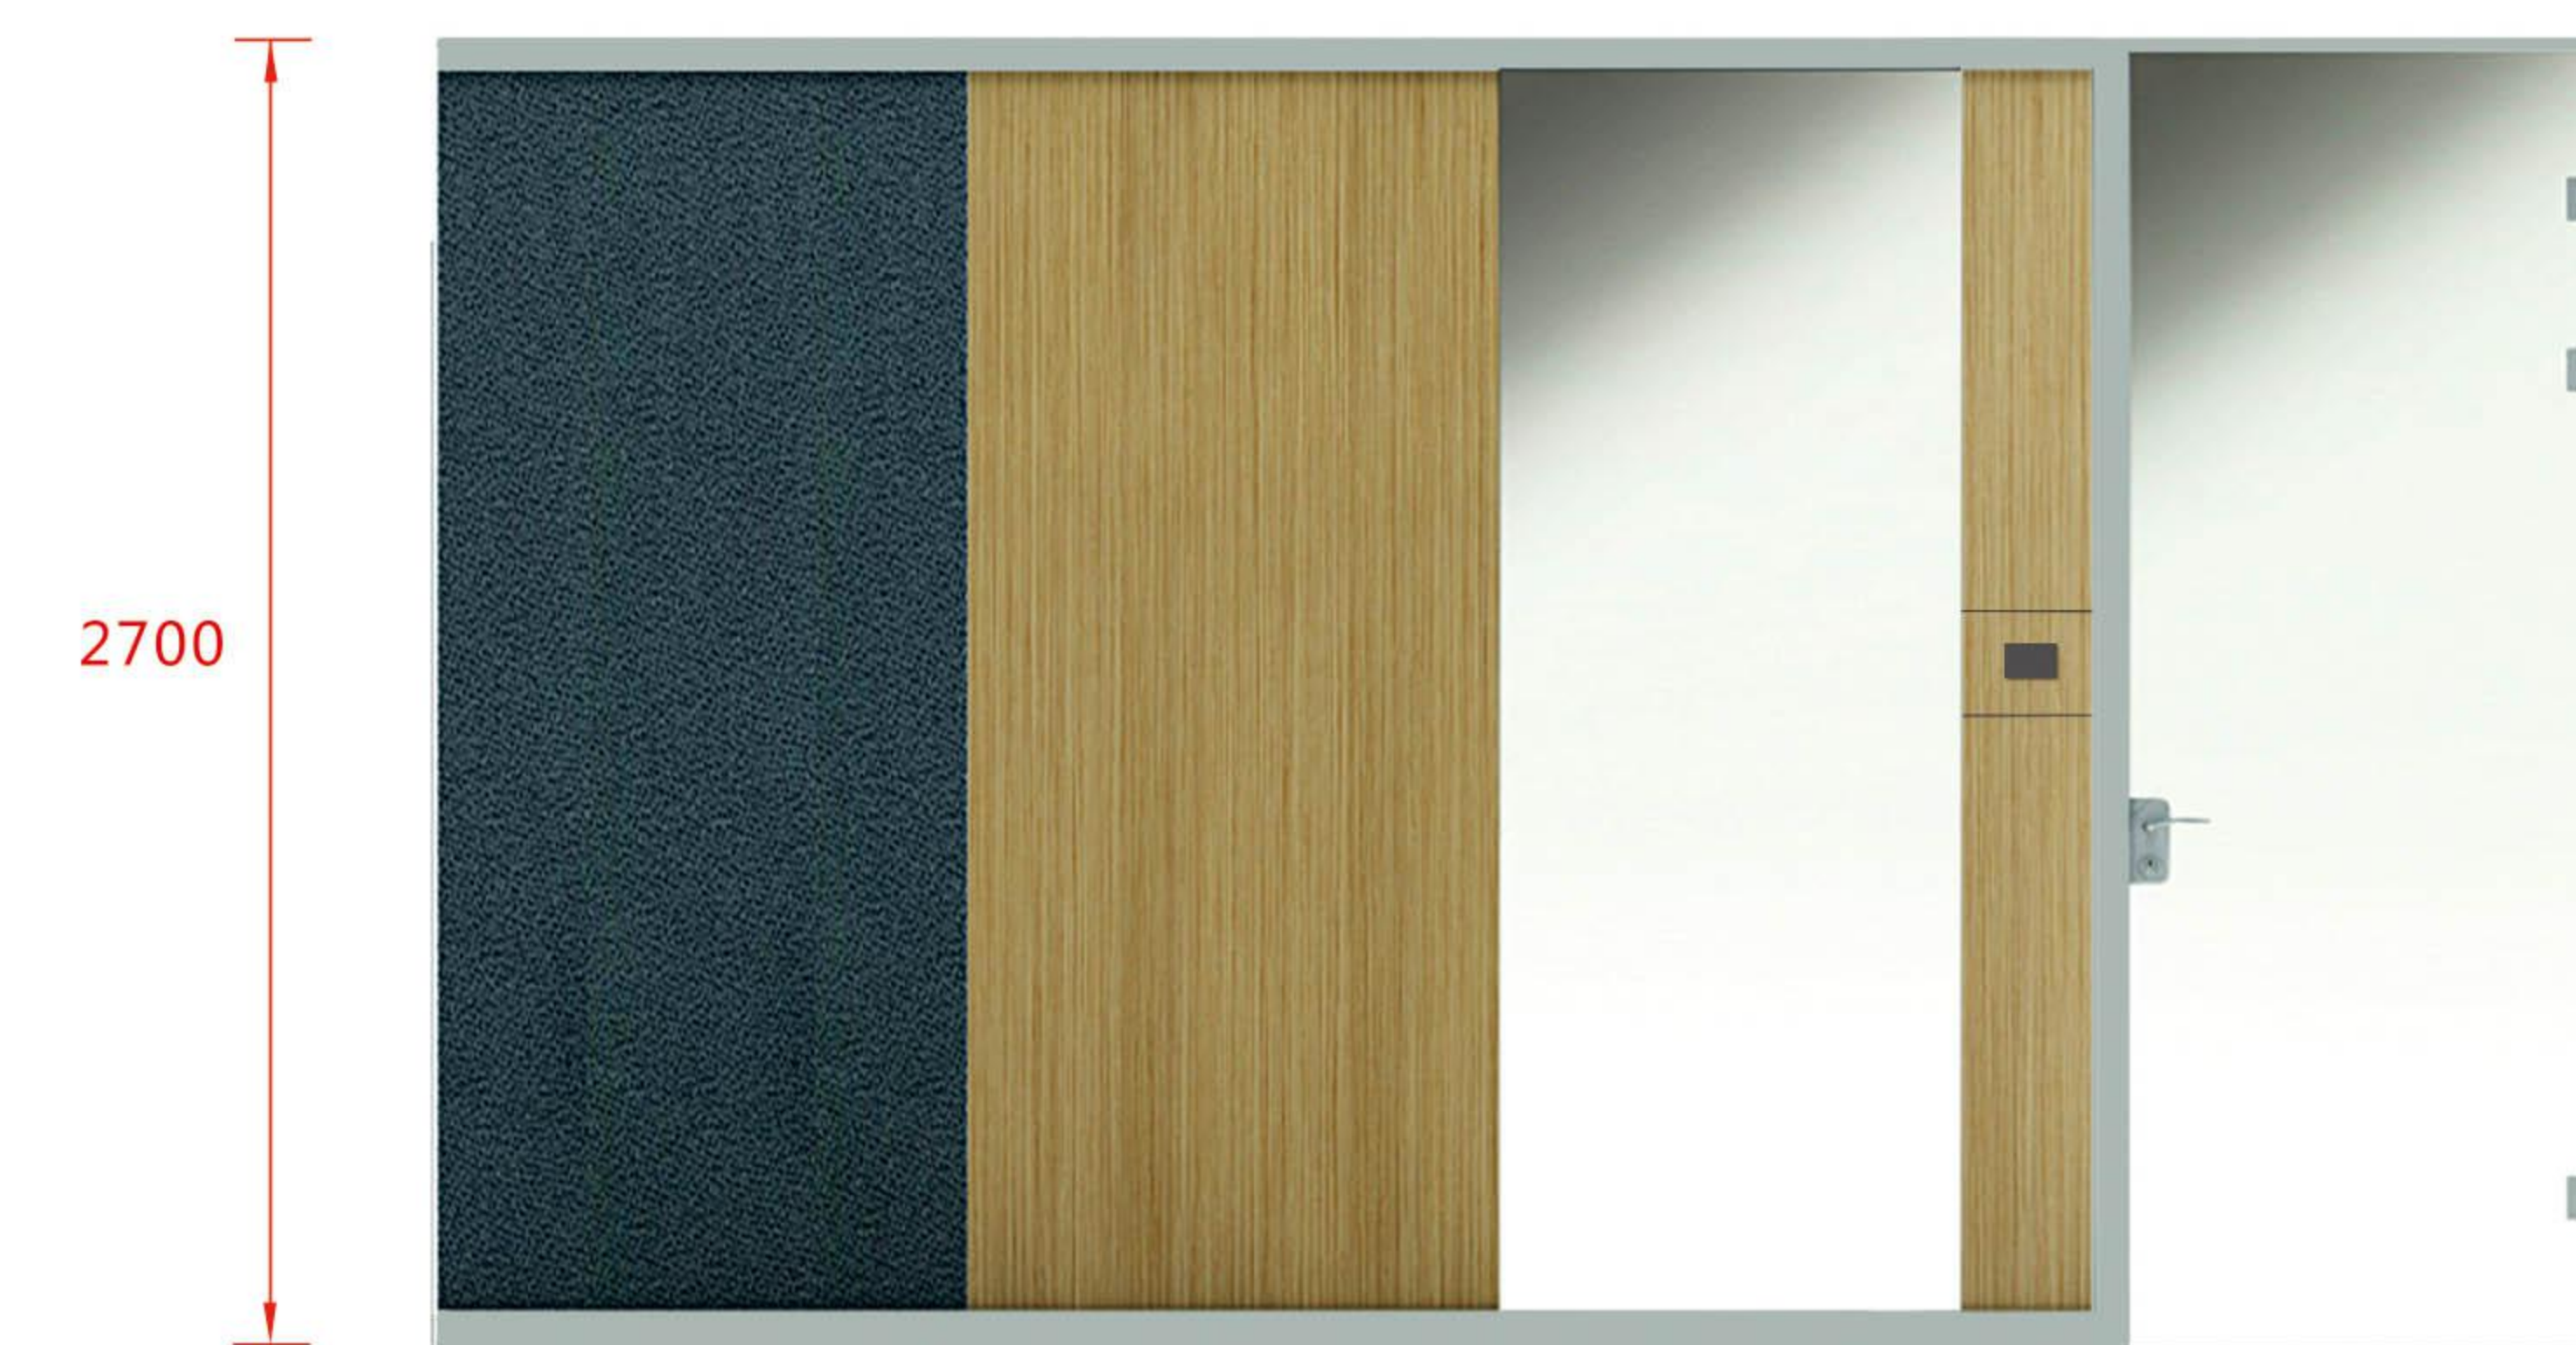

HK55S
WALL SYSTEM

Element
配件元素表

Element

配件元素表

标准规格表 Dimension (mm)

布板 / Fabric : H2400/H2700/H3000 ; W300/W450/W500/W600/W750/W800/W900/W1000/W1200

玻璃 / Glass : H2400/H2700/H3000 ; W300/W450/W500/W600/W750/W800/W900/W1000

木板 / MFC : H2400 ; W300/W450/W500/W600/W750/W800/W900/W1000/W1200