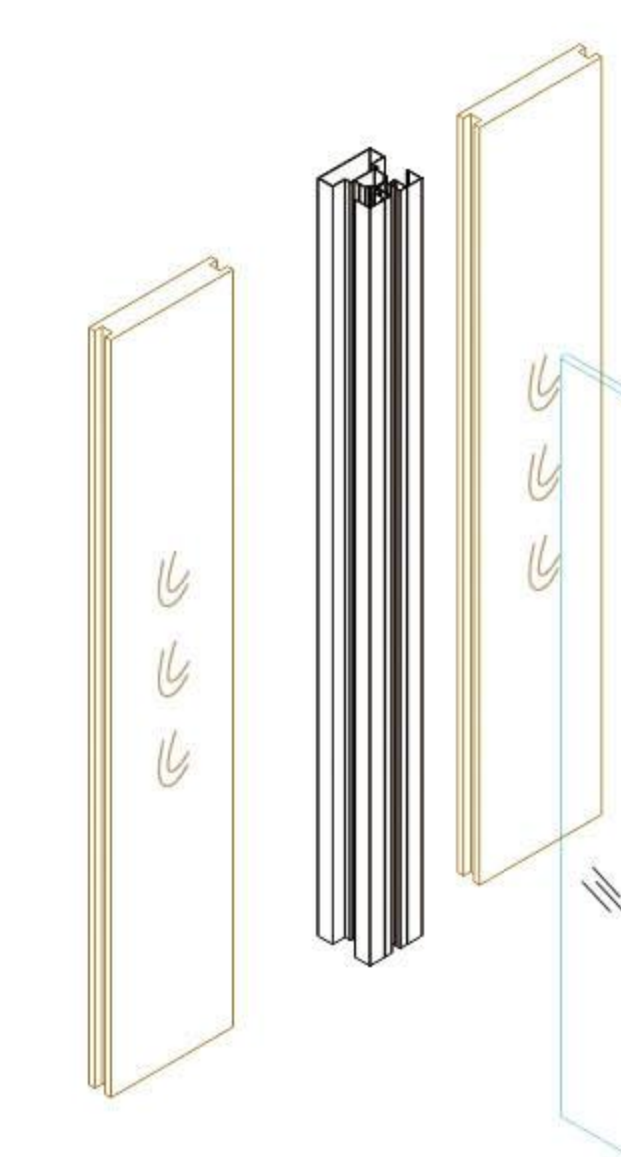

T 型系统 3 ways connection	
Code	Dimension
HK55S-TCB24-1G	H2400
HK55S-TCB27-1G	H2700
HK55S-TCB30-1G	H3000