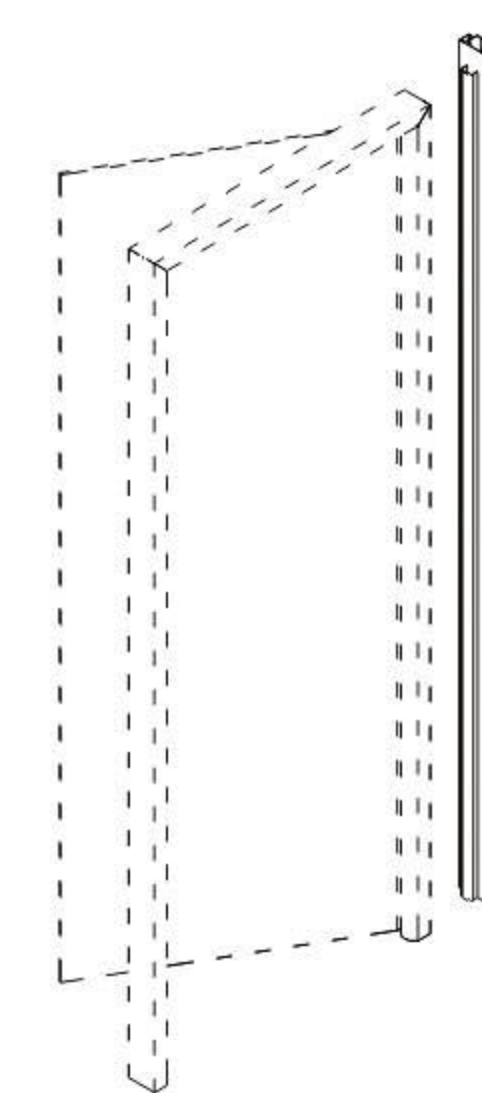

标准规格表 Dimension (mm)

门系统 Door

入墙系统 Wall starter	
Code	Dimension
HK55S-WSC24	H2400
HK55S-WSC27	H2700
HK55S-WSC30	H3000