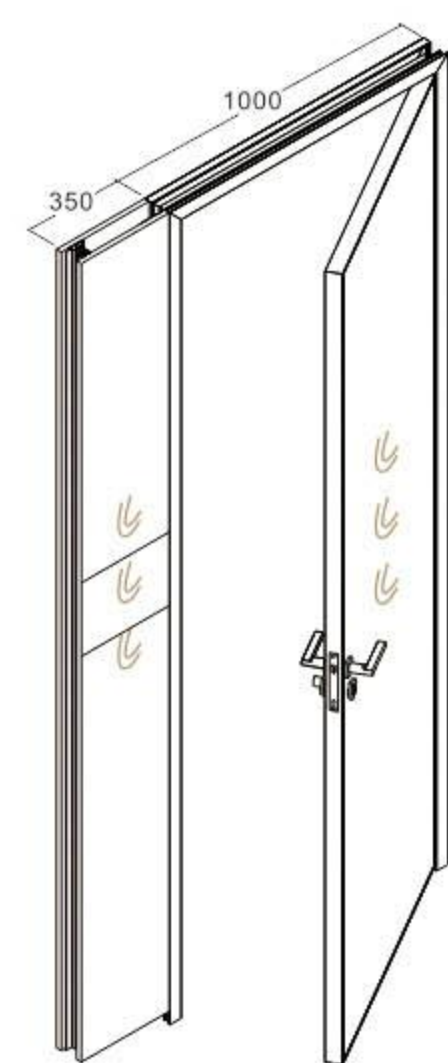

标准规格表 Dimension (mm)

门系统 Door

入墙系统 Wall starter	
Code	Dimension
HK55S-WSC24	H2400
HK55S-WSC27	H2700
HK55S-WSC30	H3000

门框 Door frame	
Code	Dimension
HK55S-D2413	H2400*W1350
HK55S-D2713	H2700*W1350
HK55S-D3013	H3000*W1350

木掩门 MFC door	
Code	Dimension
HK55S-MD2413	H2400*W1350
HK55S-MD2713	H2700*W1350
HK55S-MD3013	H3000*W1350

玻璃掩门 Glass door	
Code	Dimension
HK55S-GD2413	H2400*W1350
HK55S-GD2713	H2700*W1350
HK55S-GD3013	H3000*W1350

玻璃趟门 Glass door	
Code	Dimension
HK55S-GSD2414	H2400*W1450
HK55S-GSD2714	H2700*W1450
HK55S-GSD3014	H3000*W1450

HK55S
WALL SYSTEM

Metal&Wood

mwworkstation.com