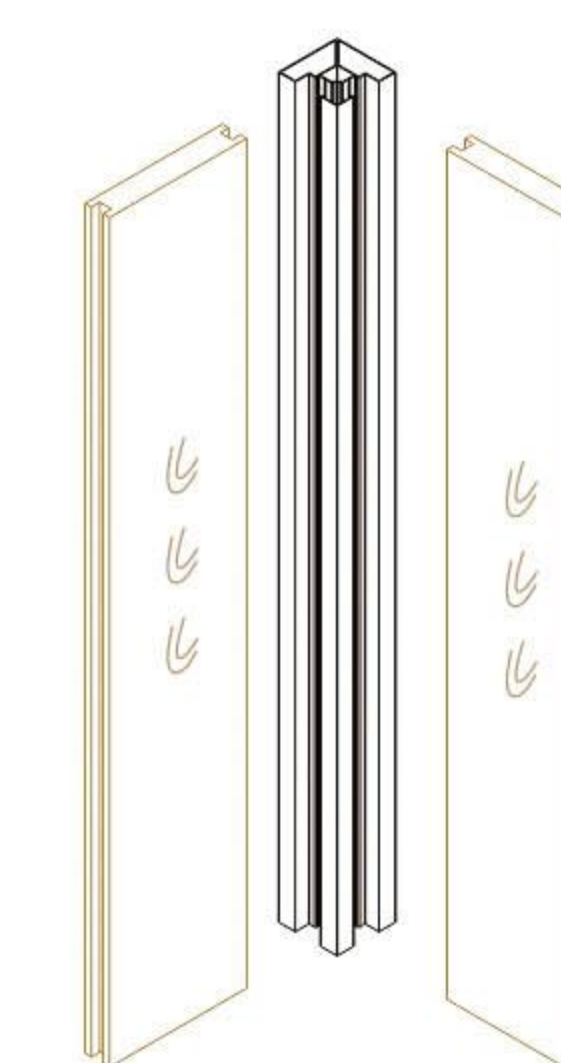

L 型系统 Corner connection	
Code	Dimension
HK55S-LCB24-0G	H2400
HK55S-LCB27-0G	H2700
HK55S-LCB30-0G	H3000