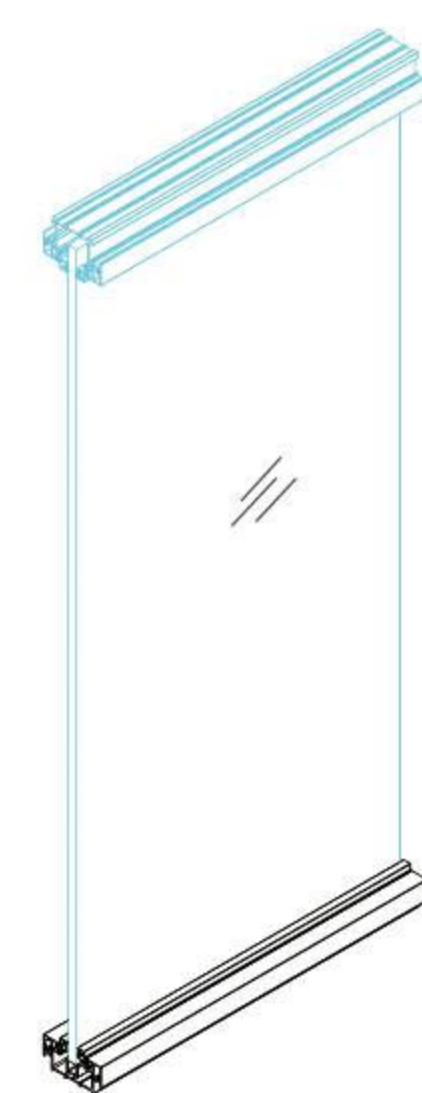

地槽系统 Bottom connection	
Code	Dimension
HK55S-DCA03	W300
HK55S-DCA04	W450
HK55S-DCA05	W500
HK55S-DCA06	W600
HK55S-DCA07	W750
HK55S-DCA08	W800
HK55S-DCA09	W900
HK55S-DCA10	W1000
HK55S-DCA12	W1200
HK55S-DCA15	W1500
HK55S-DCA16	W1600
HK55S-DCA18	W1800
HK55S-DCA21	W2100
HK55S-DCA24	W2400
HK55S-DCA27	W2700
HK55S-DCA36	W3600
HK55S-DCA60	W6000