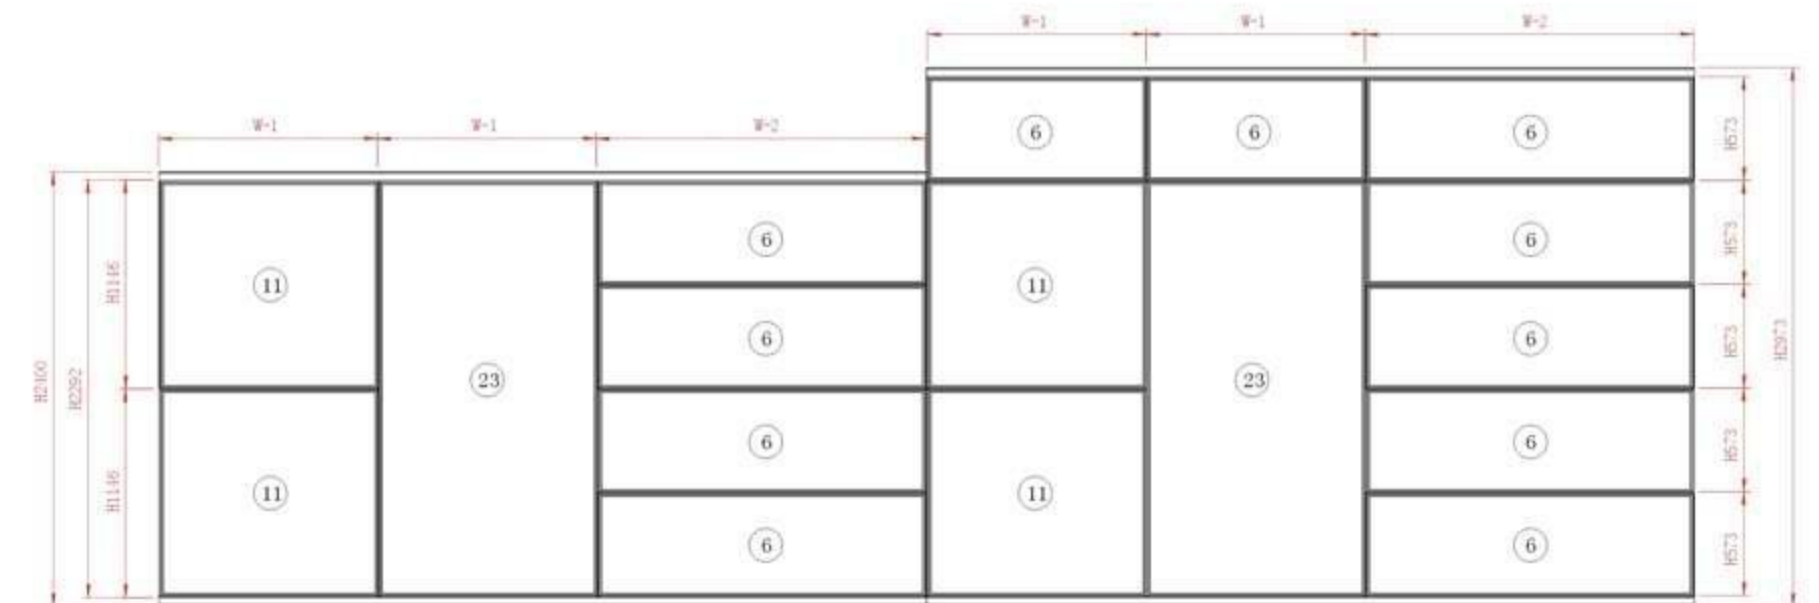

2. H2400mm/H2973mm

- ⑥ = H573 mm   W-1 = 450/500/600/750/800/900/1050/1200mm
- ⑪ = H1146 mm   W-2 = 450/500/600/750/800/900/1050/1200/1500/1600/1800/2100/2400mm
- ⑳ = H2292 mm