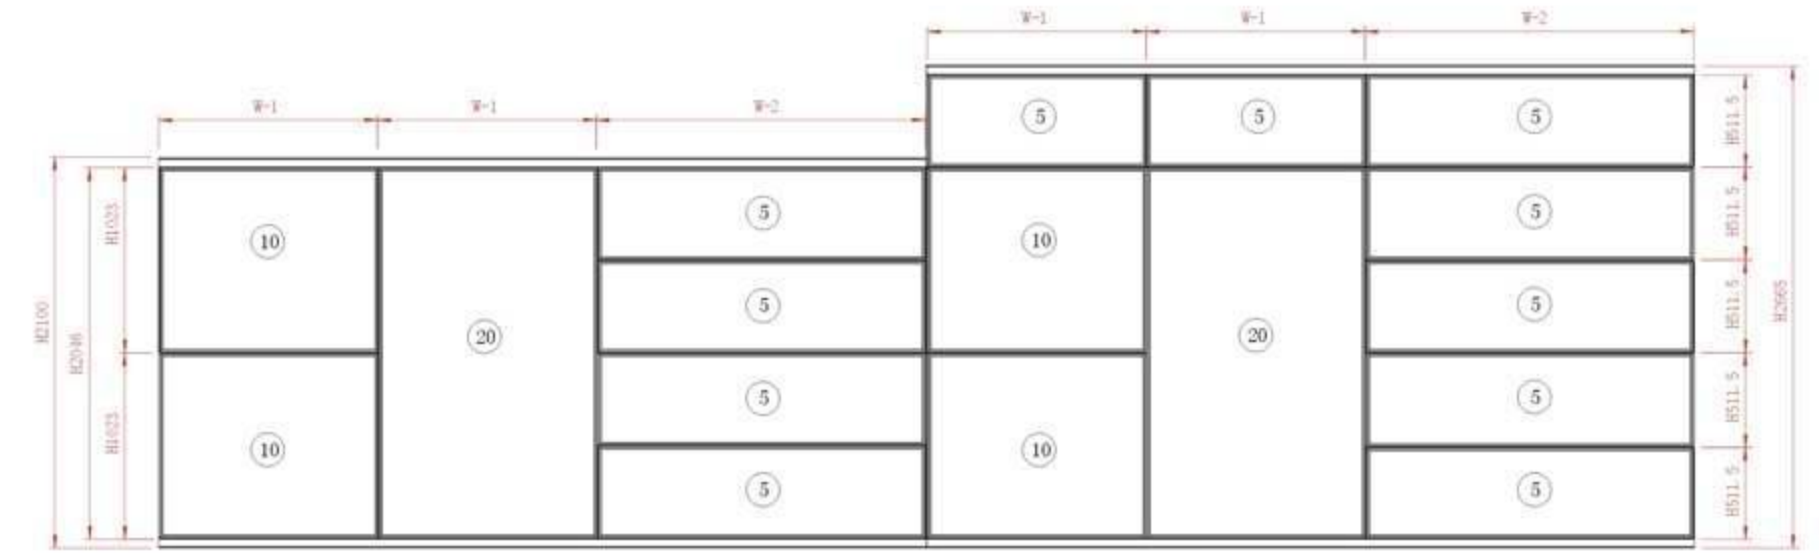

HK85

十字单玻璃  
single glass tile

十字木板  
mfc tile

十字双玻璃  
double glass tile

十字布板  
fabric tile

HK85 高度规格及分层标准  
 HK85 standard specification  
 1.H2100mm/H2665mm

- ⑤ = H511.5 mm      W-1 = 450/500/600/750/800/900/1050/1200mm
- ⑩ = H1023 mm      W-2 = 450/500/600/750/800/900/1050/1200/1500/1600/1800/2100/2400mm
- ⑳ = H2046 mm