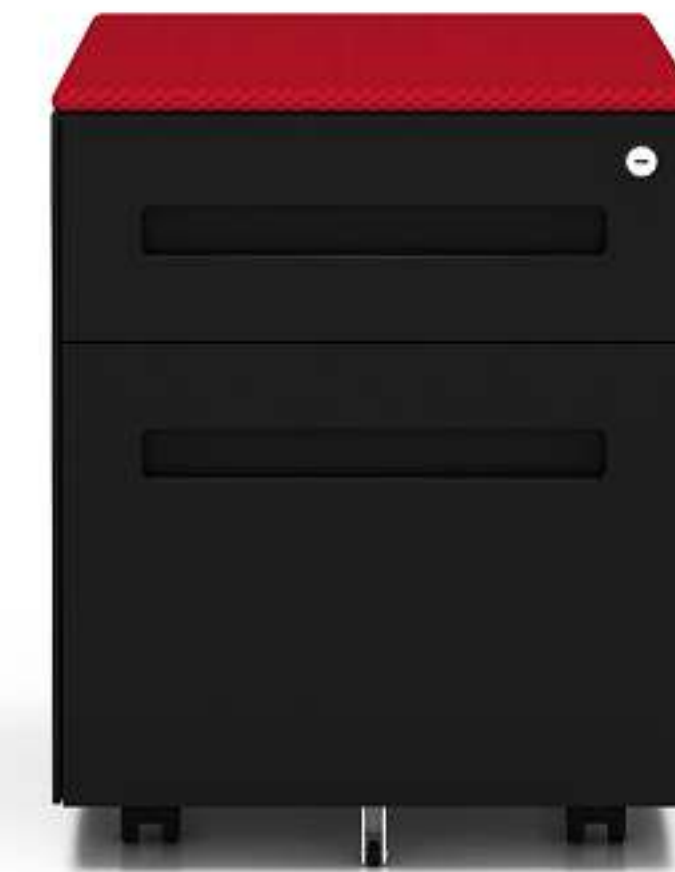

STEEL PEDESTAL

Two Drawer Thin Edge Cabinet

STEEL PEDESTAL

Two Drawer Thin Edge Cabinet

○ White with cushion

● Grey with cushion

● Black with cushion

○ White without cushion

● Grey without cushion

● Black without cushion

STEEL PEDESTAL

Three Drawer Thin Edge Cabinet

STEEL PEDESTAL

Three Drawer Thin Edge Cabinet

○ White

● Grey

● Black

● Without cushion

STEEL PEDESTAL

Other

STEEL PEDESTAL

Detail

STEEL PEDESTAL

Real shot