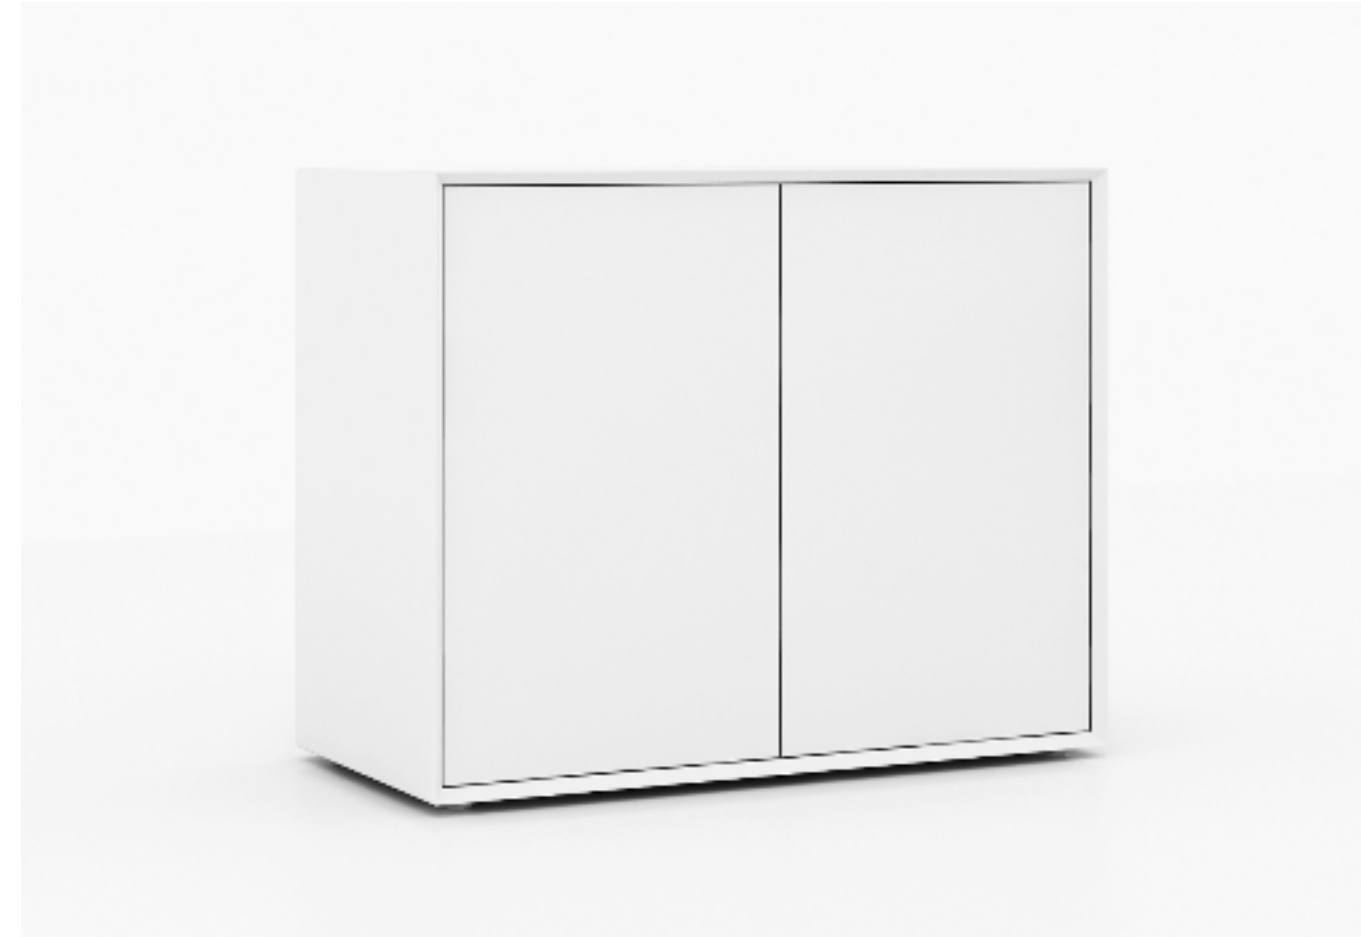

SWING DOOR CABINET

[More](#)