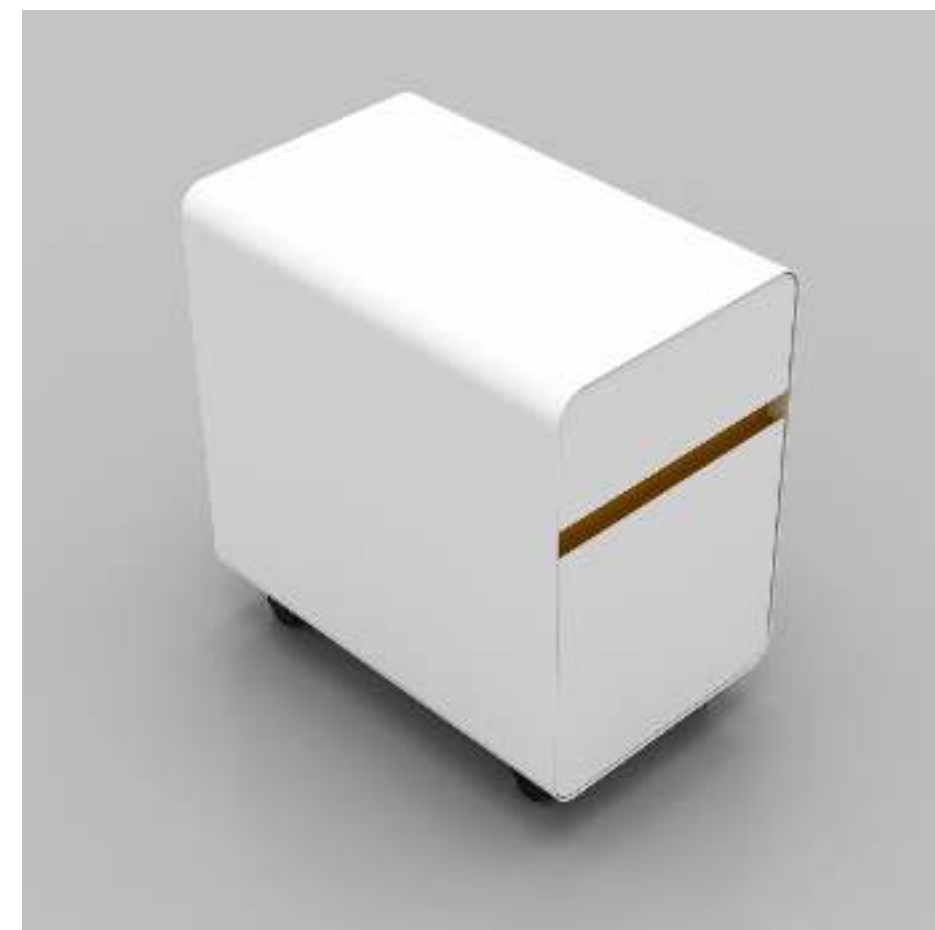

STEEL PEDESTAL

Two Drawer Thin Edge Cabinet

STEEL PEDESTAL

Two Drawer Thin Edge Cabinet

○ White with cushion

● Grey with cushion

● Black with cushion

○ White without cushion

● Black

● Without cushion

STEEL PEDESTAL

Other

STEEL PEDESTAL

Detail

STEEL PEDESTAL

Real shot

mwworkstation.com

STEEL PEDESTAL

Real shot

STEEL PEDESTAL

Wally Pedestal

STEEL PEDESTAL

Wally Pedestal

STEEL PEDESTAL