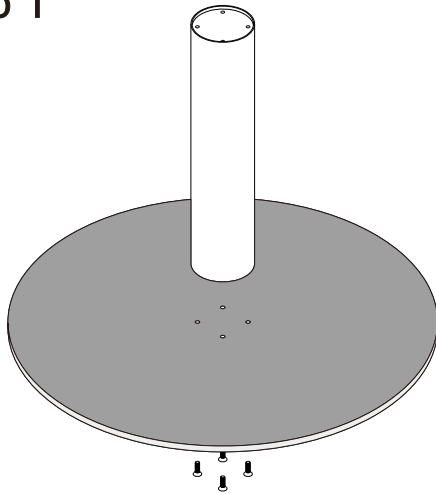

DYP

Round Table

FAST AND CONVENIENT INSTALLATION SYSTEM
DESK SYSTEM

INSTALLATION STEPS

Step 1