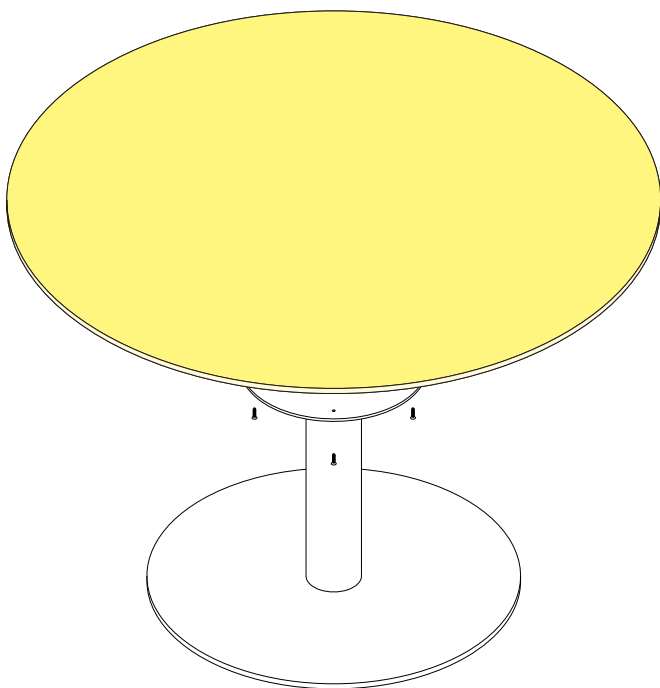

DYP

Round Table

FAST AND CONVENIENT INSTALLATION SYSTEM
DESK SYSTEM

INSTALLATION STEPS

Step 3

Step 4