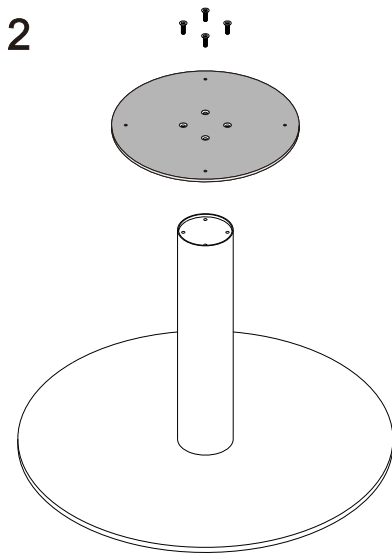

DYP

Round Table

FAST AND CONVENIENT INSTALLATION SYSTEM
DESK SYSTEM

INSTALLATION STEPS

Step 2

Step 4