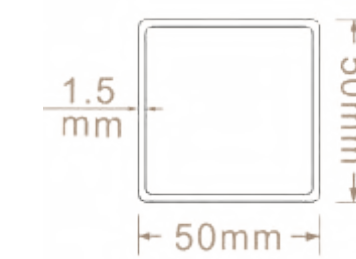

SLS

Material: Iron
Surface treatment: spray color