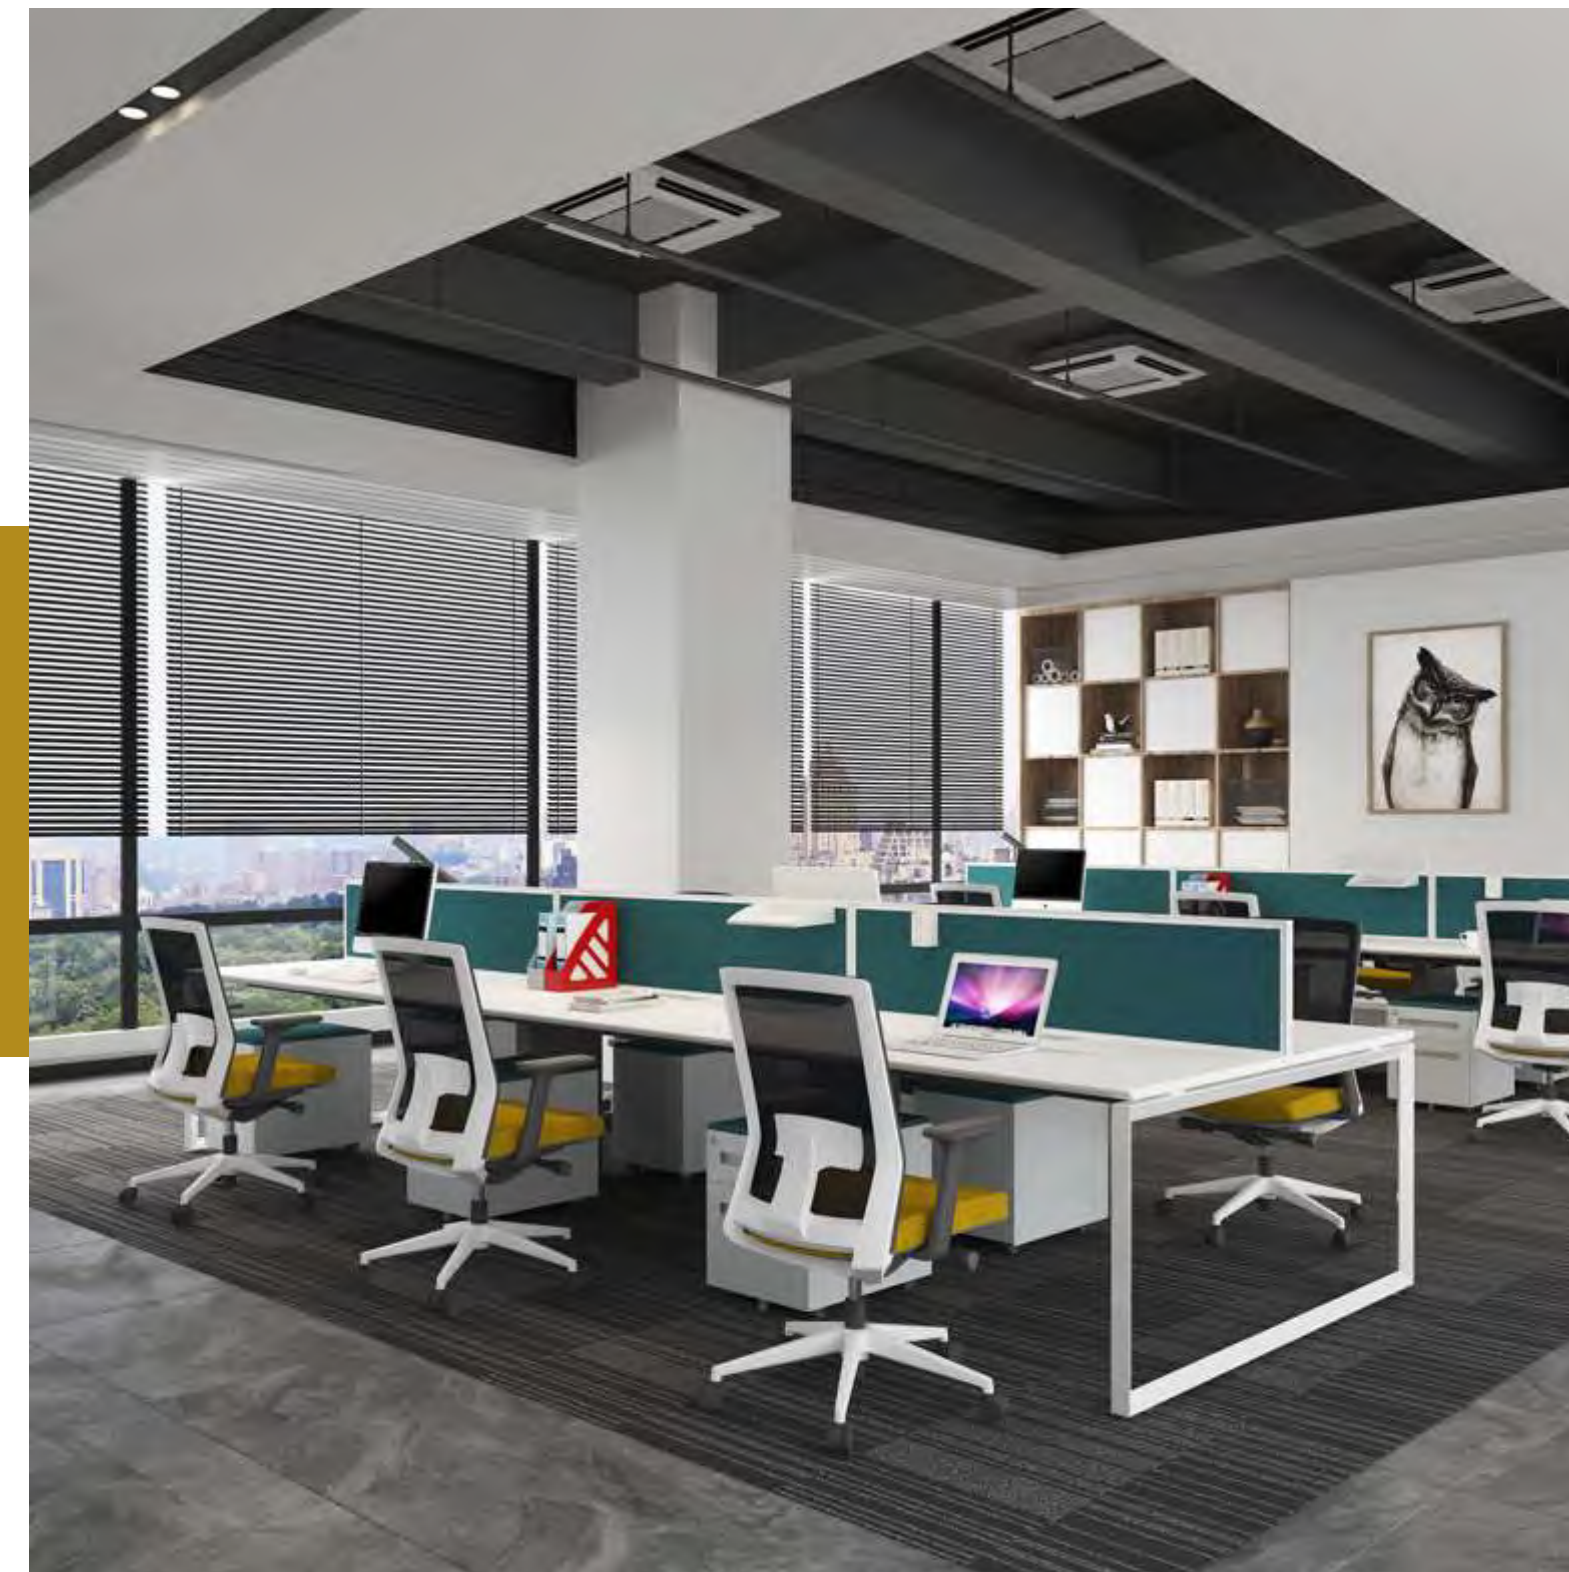

SLF

6 seaters workstation with mobile pedestal

mwworkstation.com