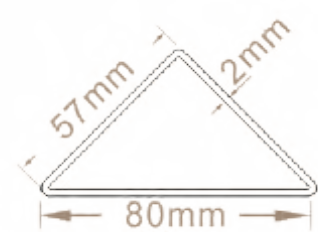

Material: Iron

Surface treatment: spray color, stainless steel

SLD

120 ° 3 seaters

C O L O R
■ ■ ■ ■ ■

SLD 120° 3 seaters

- M & W

W O R K S T A T I O N -