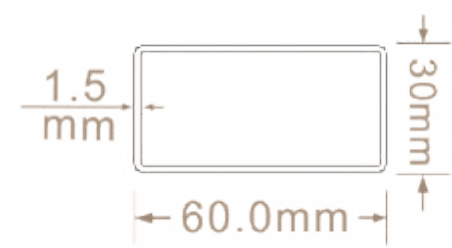

SLH

Material: Iron
Surface treatment: spray color