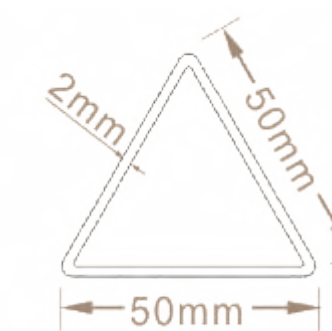

C O L O R
■ ■ ■ ■ ■

SLD Retangular Conference Desk 6300

- M & W W O R K S T A T I O N -

SLF

Material: Iron
Surface treatment: spray color

mwworkstation.com

SLF

120 ° 3 seaters