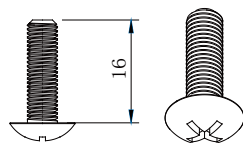

Vertical for top

Round head cross screw M6*16