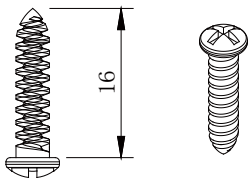

SL

Double side bench

FAST AND CONVENIENT INSTALLATION SYSTEM
DESK SYSTEM SCREEN SYSTEM

INSTALLATION STEPS

STEP: ①

Countersunk cross topping
screw M4*16