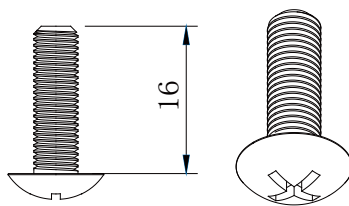

INSTALLATION STEPS

Horizontal for frame

Round head cross screw M8*12

M4*16

Vertical for top

Round head cross screw M6*16

[Modesty]