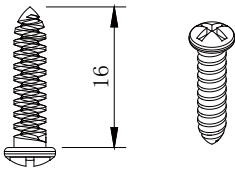

SL

Double side bench

FAST AND CONVENIENT INSTALLATION SYSTEM
DESK SYSTEM SCREEN SYSTEM

INSTALLATION STEPS

Round head cross screw M6*16