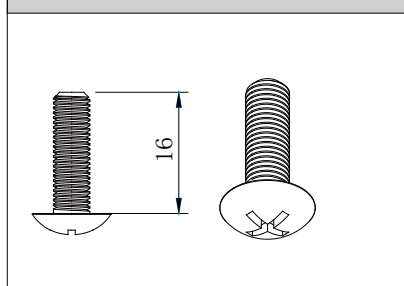

SL

L shape workstation

FAST AND CONVENIENT INSTALLATION SYSTEM
DESK SYSTEM SCREEN SYSTEM

INSTALLATION STEPS

Vertical for top

Round head cross screw M6*16