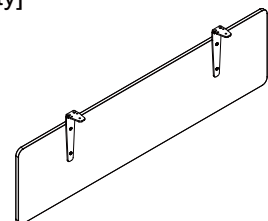

#### Vertical for top

Round head cross screw M6\*16

[Modesty]