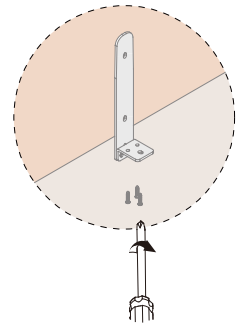

SL

L shape workstation

FAST AND CONVENIENT INSTALLATION SYSTEM
DESK SYSTEM SCREEN SYSTEM

INSTALLATION STEPS