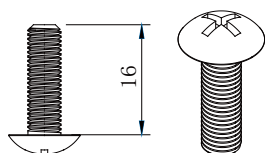

Round head cross screw M6*16