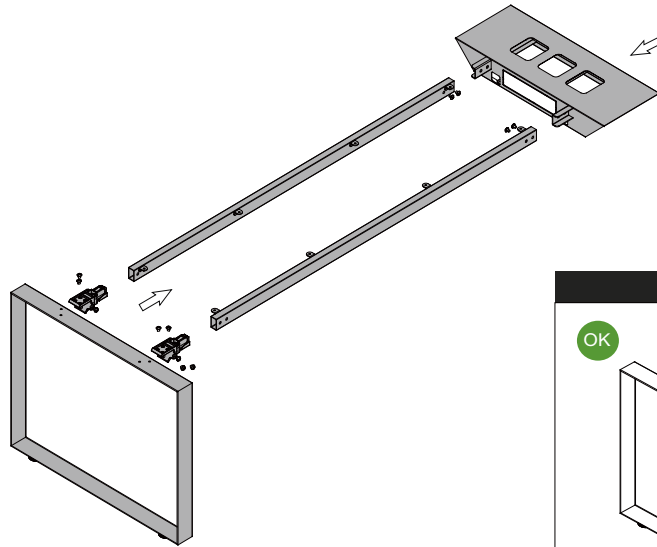

INSTALLATION STEPS

Horizontal for frame

Round head cross screw M8*12

M4*16

Vertical for top

Round head cross screw M6*16