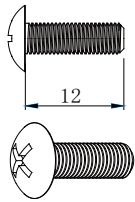

INSTALLATION STEPS

Horizontal for frame

Round head cross screw M8*12