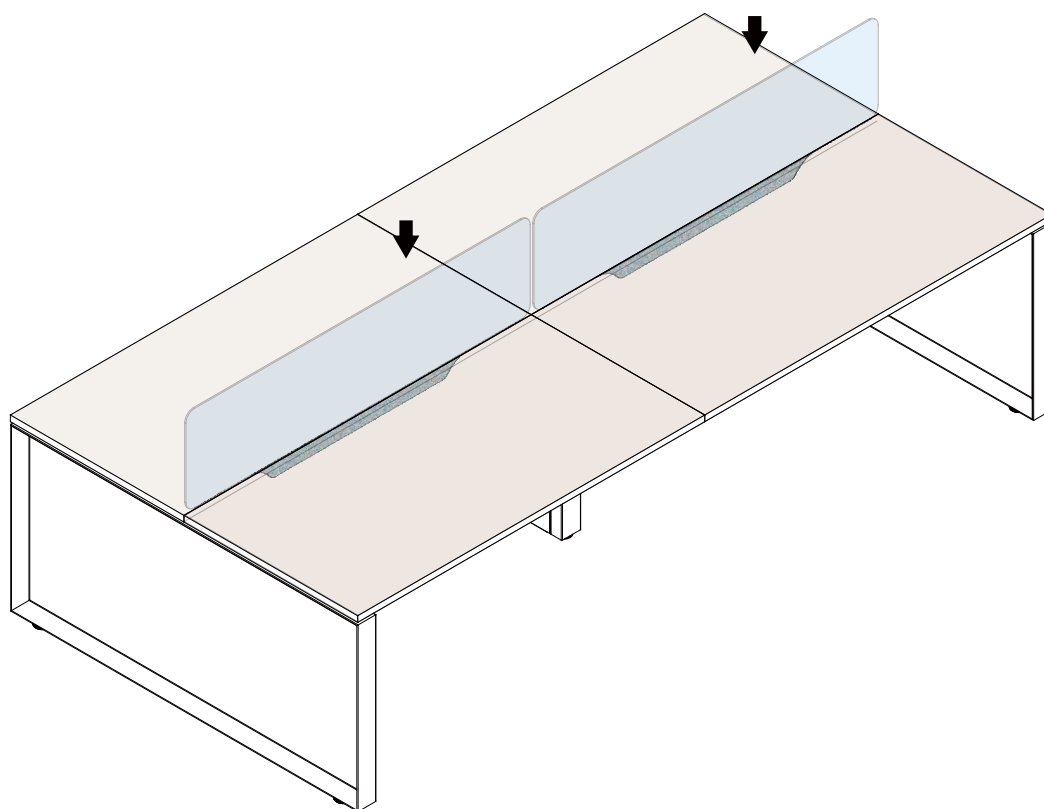

SL

Double side bench

FAST AND CONVENIENT INSTALLATION SYSTEM
DESK SYSTEM SCREEN SYSTEM

INSTALLATION STEPS