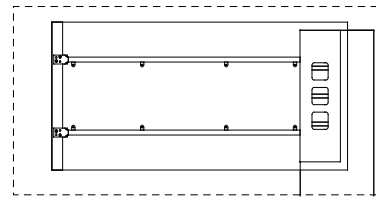

INSTALLATION STEPS

Horizontal for frame

Round head cross screw M8*12

M4*16

Vertical for top

Round head cross screw M6*16

[Modesty]