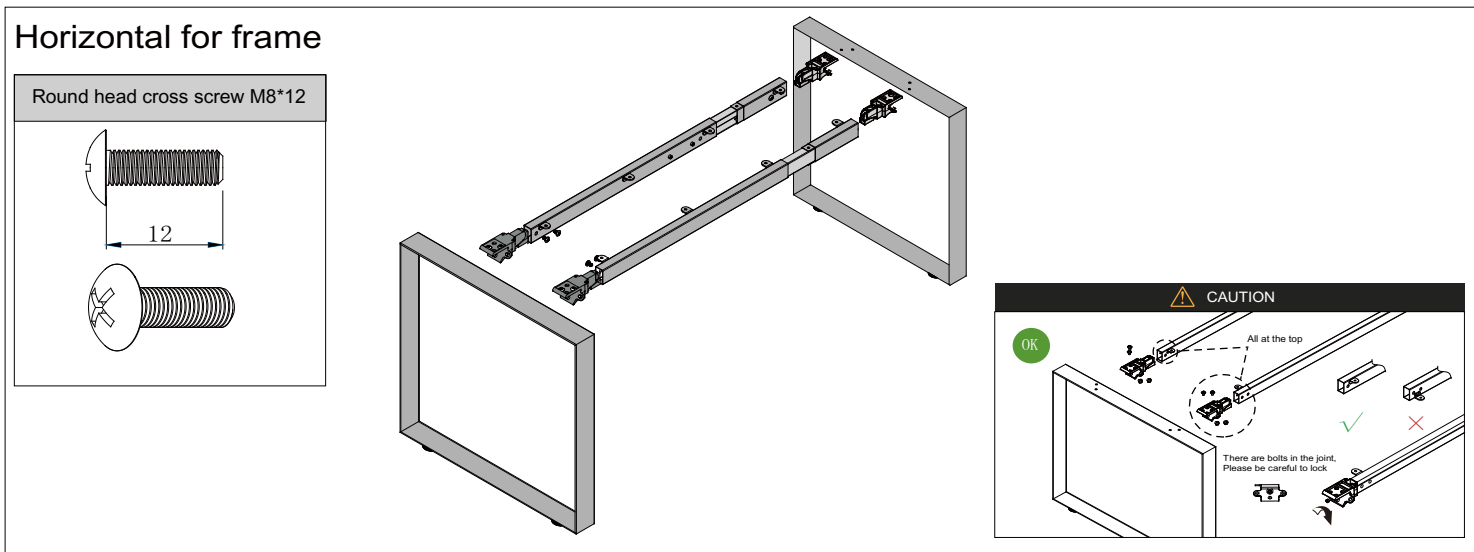

SL

Extension bar

FAST AND CONVENIENT INSTALLATION SYSTEM
DESK SYSTEM SCREEN SYSTEM

INSTALLATION STEPS