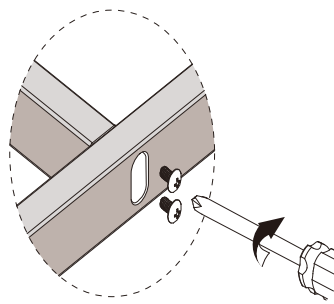

Horizontal for frame