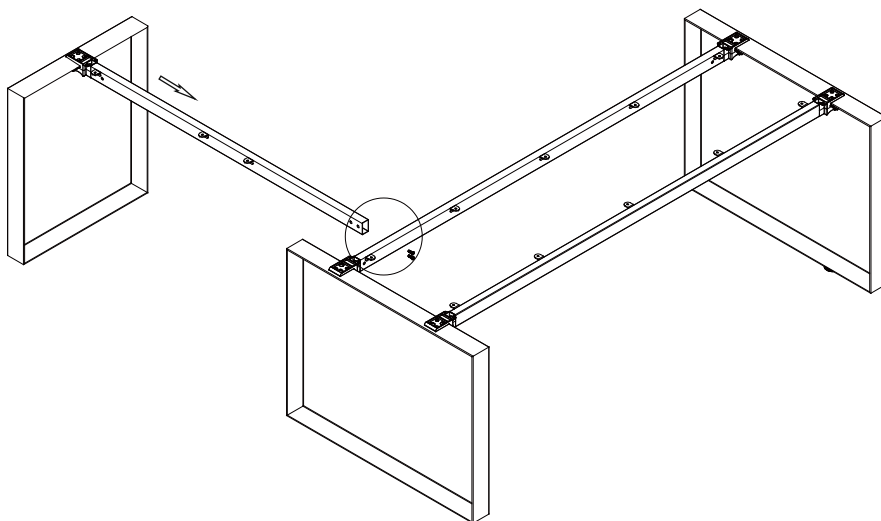

Horizontal for frame

SL

Manager with side table

FAST AND CONVENIENT INSTALLATION SYSTEM
DESK SYSTEM SCREEN SYSTEM

INSTALLATION STEPS