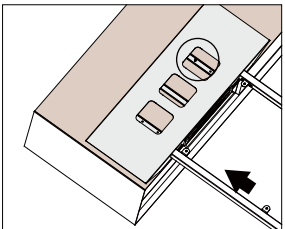

INSTALLATION STEPS

Horizontal for frame

Round head cross screw M8*12

M4*16

Vertical for top

Round head cross screw M6*16