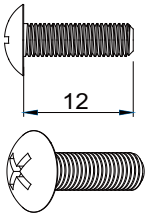

INSTALLATION STEPS

Horizontal for frame

Round head cross screw M8*12

M4*16