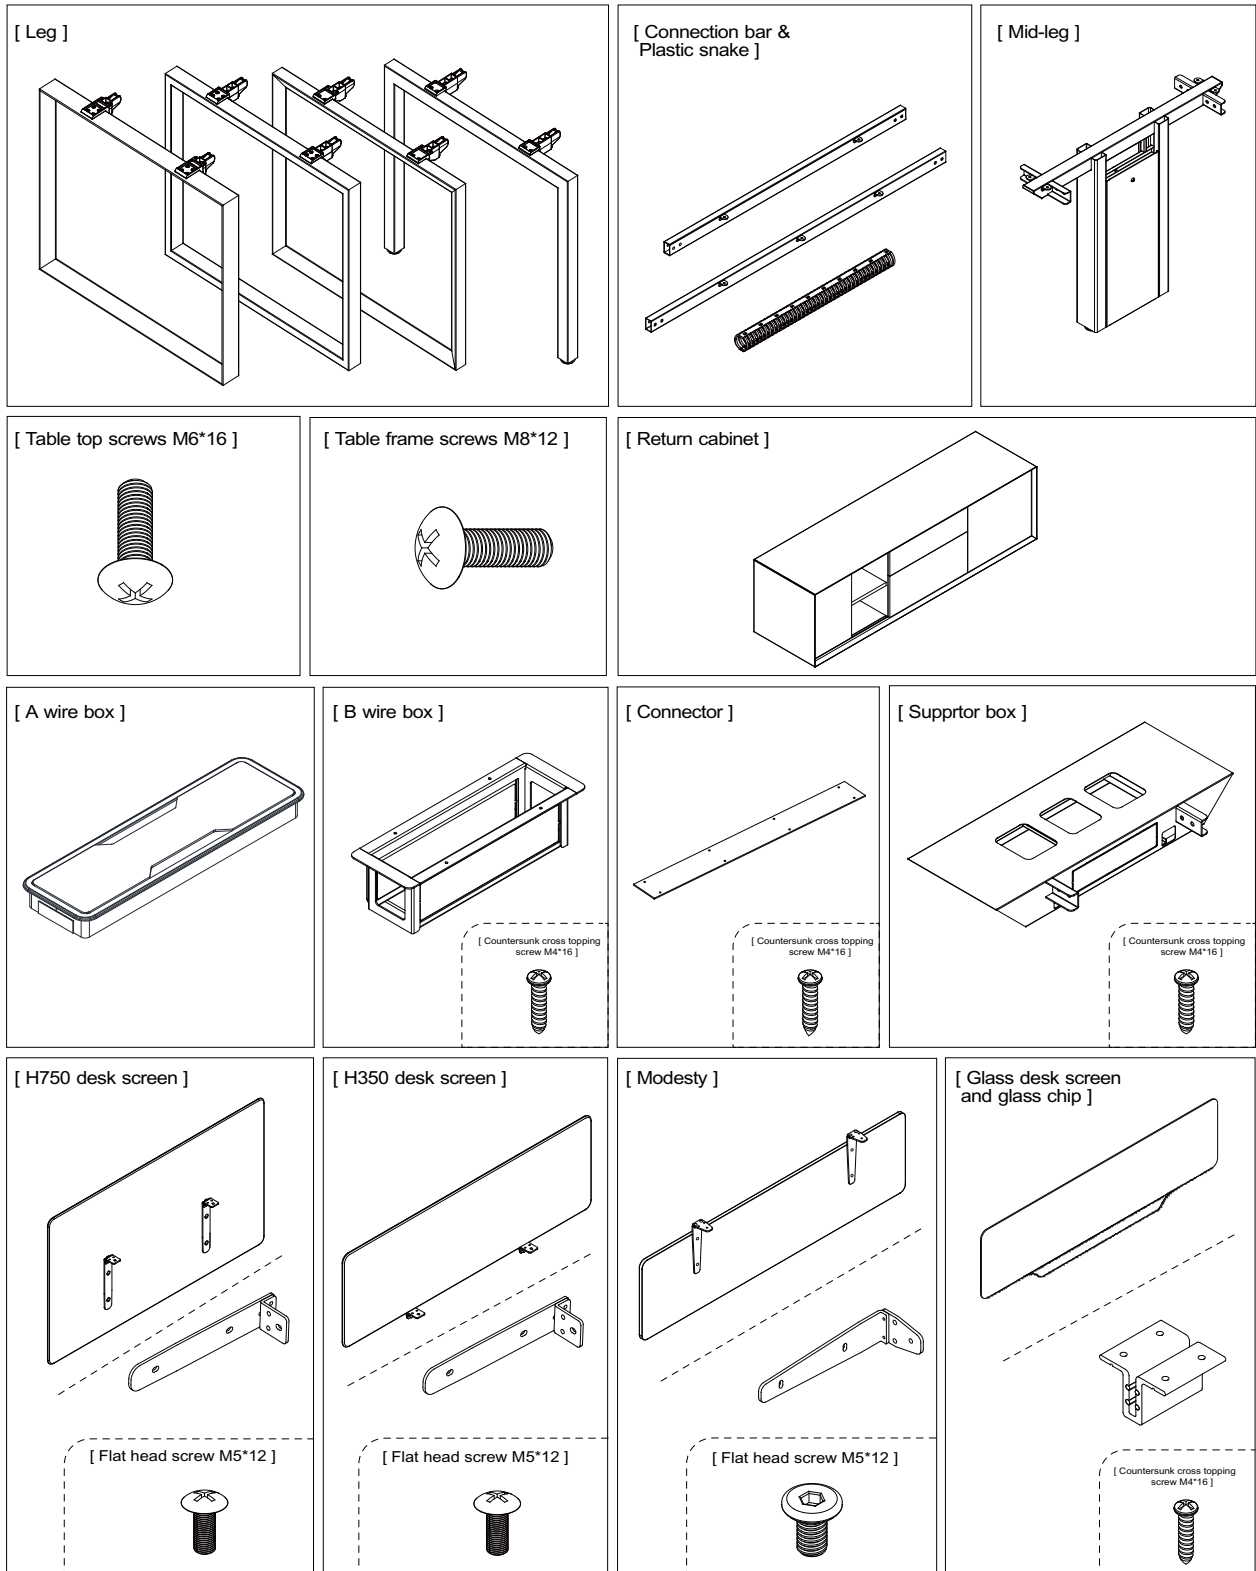

SL

Components

FAST AND CONVENIENT INSTALLATION SYSTEM
DESK SYSTEM SCREEN SYSTEM

PARTS SHOW