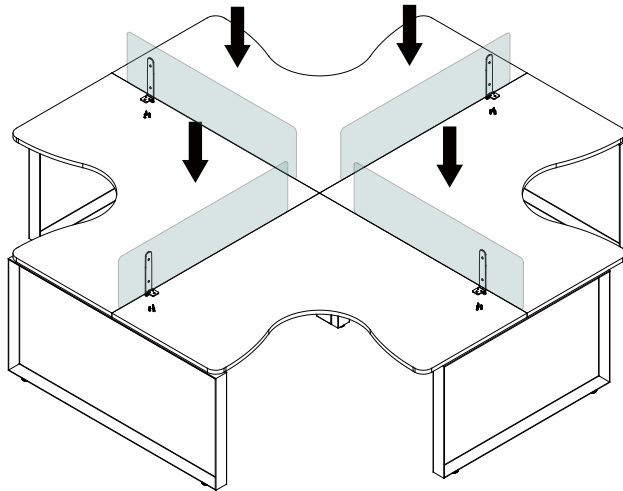

SL

L shape workstation

FAST AND CONVENIENT INSTALLATION SYSTEM
DESK SYSTEM SCREEN SYSTEM

INSTALLATION STEPS

STEP: ①

STEP: ②

STEP: ③