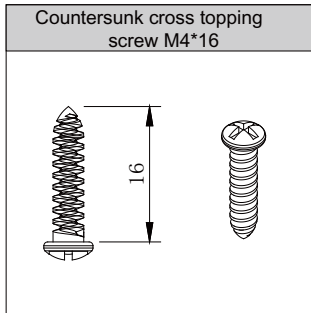

SL

L shape workstation

FAST AND CONVENIENT INSTALLATION SYSTEM
DESK SYSTEM SCREEN SYSTEM

INSTALLATION STEPS