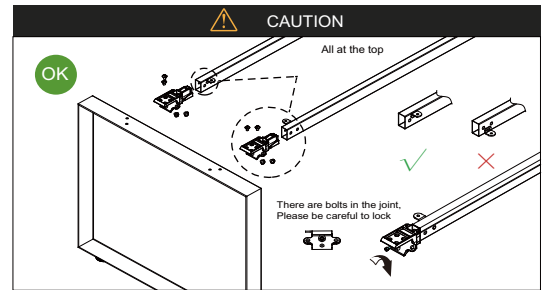

INSTALLATION STEPS

Horizontal for frame

Round head cross screw M8*12

M4*16

Vertical for top

Round head cross screw M6*16