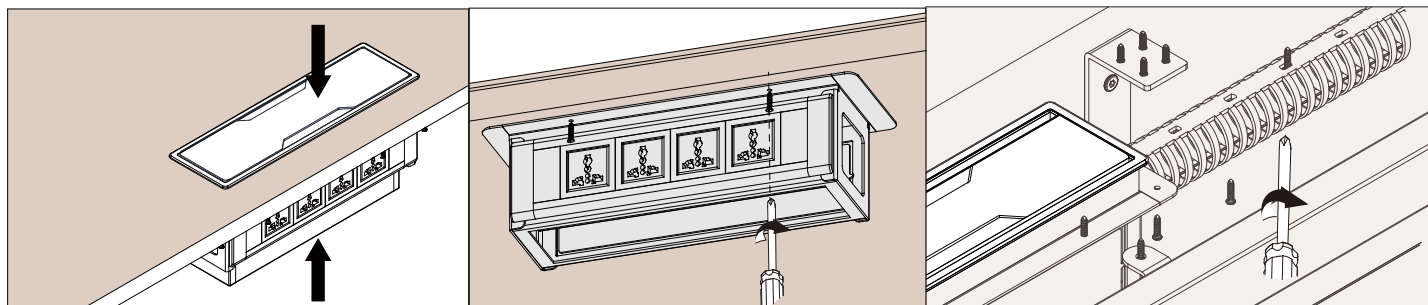

SL

Single side bench

FAST AND CONVENIENT INSTALLATION SYSTEM
DESK SYSTEM SCREEN SYSTEM

INSTALLATION STEPS

Countersunk cross topping
screw M4*16