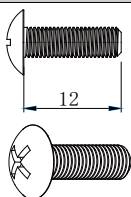

SL

Single side bench

FAST AND CONVENIENT INSTALLATION SYSTEM
DESK SYSTEM SCREEN SYSTEM

INSTALLATION STEPS

Horizontal for frame

Round head cross screw M8*12