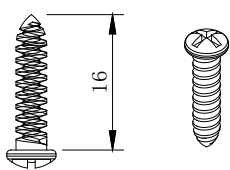

SL

Double side bench

FAST AND CONVENIENT INSTALLATION SYSTEM
DESK SYSTEM SCREEN SYSTEM

INSTALLATION STEPS

STEP: ①

Countersunk cross topping
screw M4*16

STEP: ②