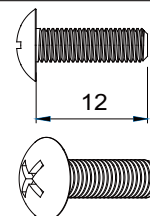

### INSTALLATION STEPS

Countersunk cross topping  
screw M4\*16

Horizontal for frame

Round head cross screw M8\*12

[Modesty]