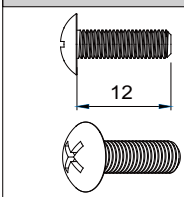

#### Vertical for top

Round head cross screw M6\*16