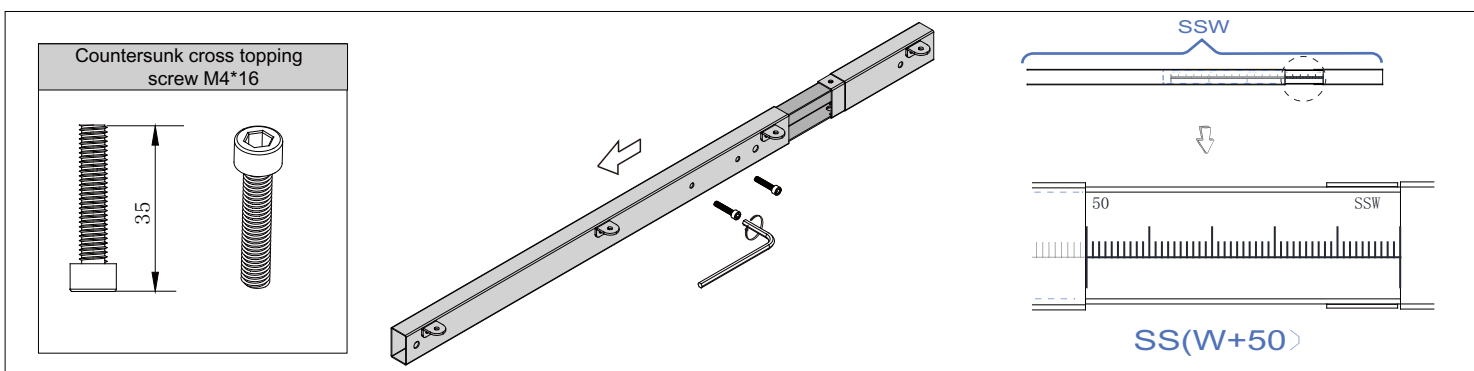

SL

Extension bar

FAST AND CONVENIENT INSTALLATION SYSTEM
DESK SYSTEM SCREEN SYSTEM

INSTALLATION STEPS