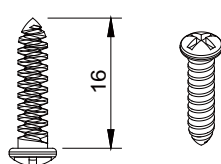

Countersunk cross topping
screw M4*16