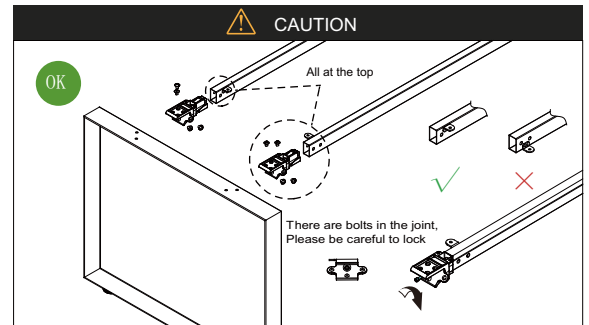

INSTALLATION STEPS

Horizontal for frame

Round head cross screw M8*12