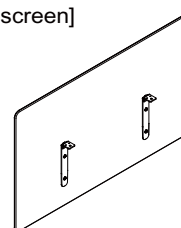

#### Vertical for top

Round head cross screw M6\*16

M4\*16

[H750 desk screen]