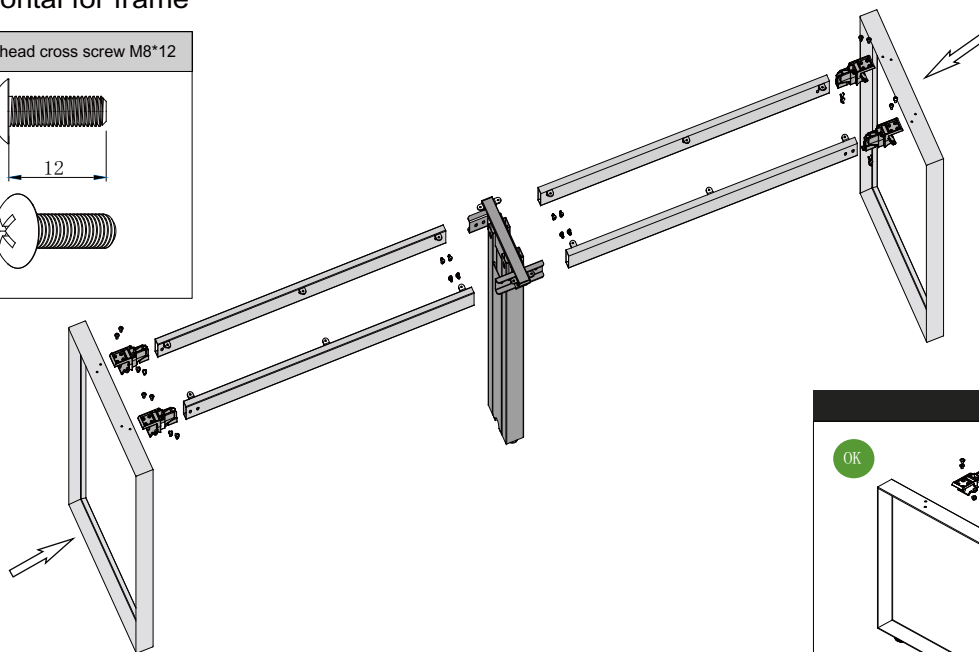

SL

Single side bench

FAST AND CONVENIENT INSTALLATION SYSTEM
DESK SYSTEM SCREEN SYSTEM

INSTALLATION STEPS

Horizontal for frame

Round head cross screw M8*12