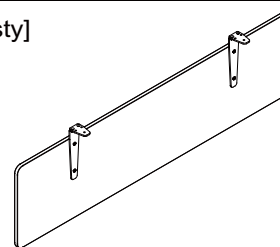

### INSTALLATION STEPS

Countersunk cross topping  
screw M4\*16

Horizontal for frame

Round head cross screw M8\*12

[Modesty]