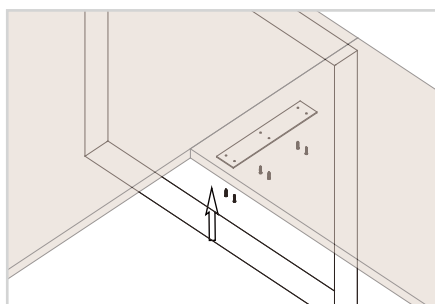

SL

Manager with side table

FAST AND CONVENIENT INSTALLATION SYSTEM
DESK SYSTEM SCREEN SYSTEM

INSTALLATION STEPS