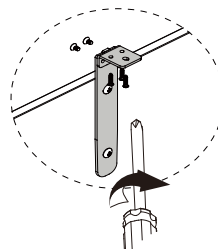

#### Vertical for top

Round head cross screw M6\*16

[Modesty]