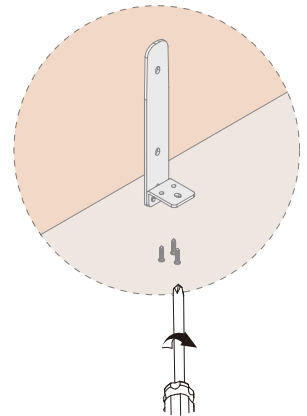

SL

Double side bench

FAST AND CONVENIENT INSTALLATION SYSTEM
DESK SYSTEM SCREEN SYSTEM

INSTALLATION STEPS

STEP: ①

Countersunk cross topping
screw M4*16