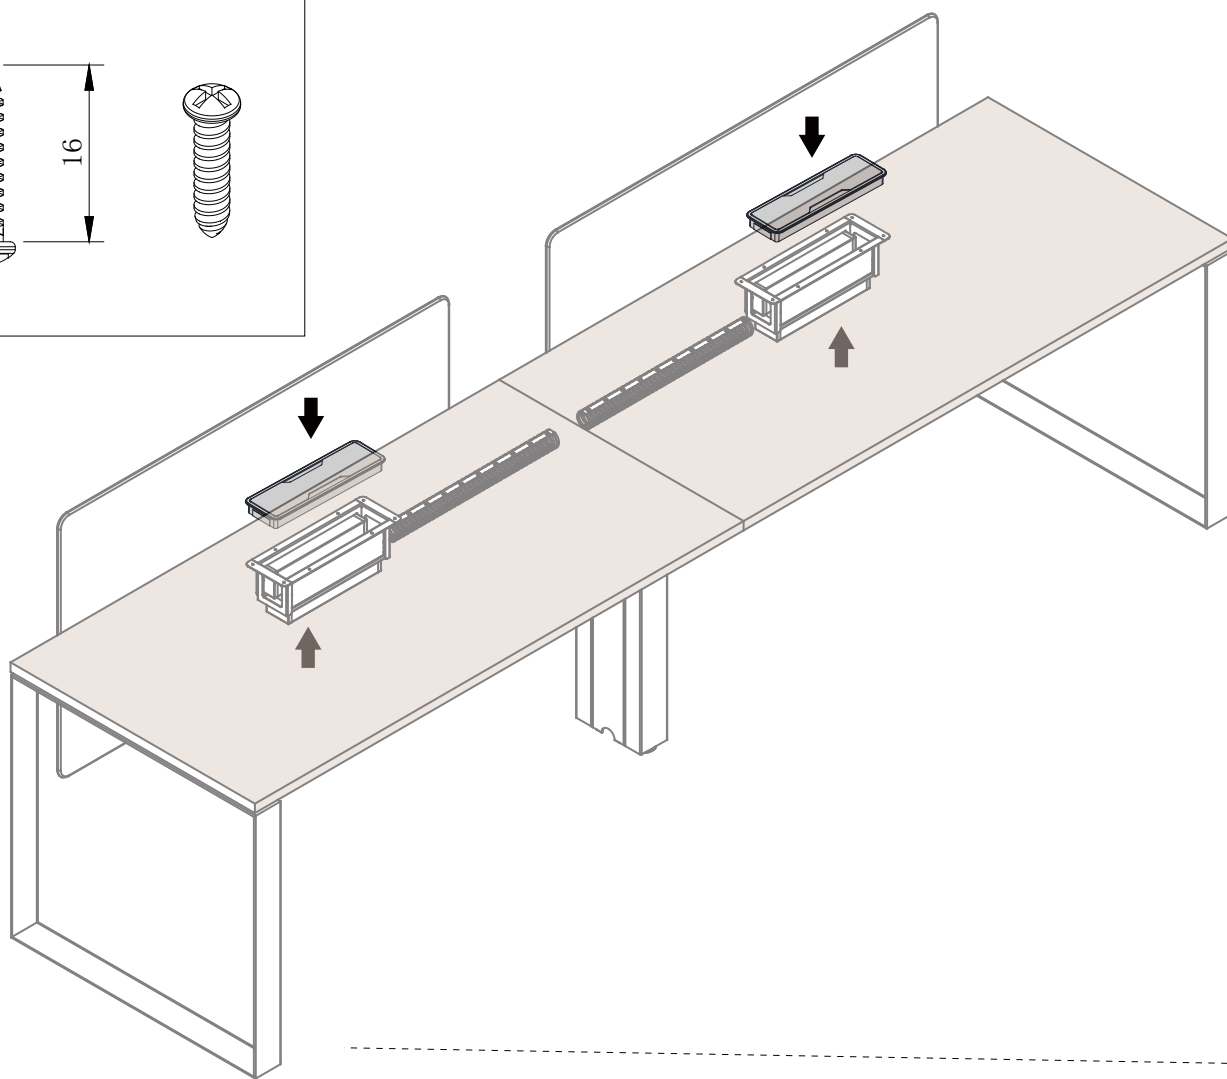

SL

Single side bench

FAST AND CONVENIENT INSTALLATION SYSTEM
DESK SYSTEM SCREEN SYSTEM

INSTALLATION STEPS

Countersunk cross topping
screw M4*16