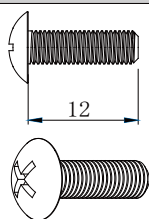

SL

L shape workstation

FAST AND CONVENIENT INSTALLATION SYSTEM
DESK SYSTEM SCREEN SYSTEM

INSTALLATION STEPS

Horizontal for frame

Round head cross screw M8*12