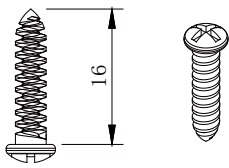

SL

L shape workstation

FAST AND CONVENIENT INSTALLATION SYSTEM
DESK SYSTEM SCREEN SYSTEM

INSTALLATION STEPS

Countersunk cross topping
screw M4*16