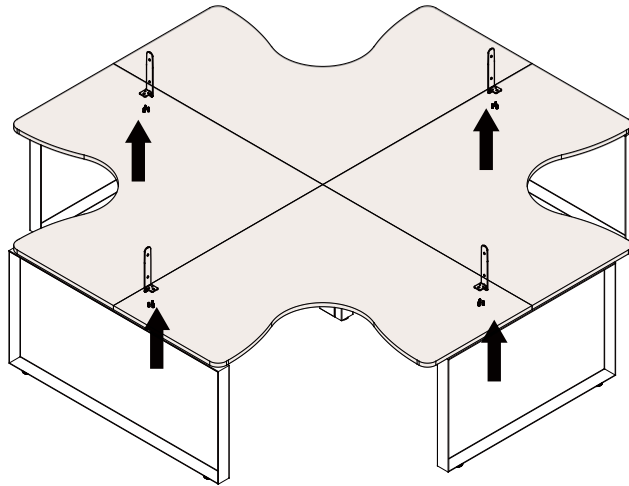

SL

L shape workstation

FAST AND CONVENIENT INSTALLATION SYSTEM
DESK SYSTEM SCREEN SYSTEM

INSTALLATION STEPS