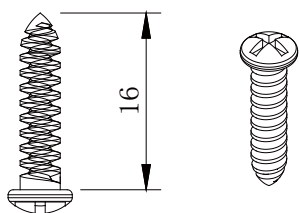

SL

Single side bench

FAST AND CONVENIENT INSTALLATION SYSTEM
DESK SYSTEM SCREEN SYSTEM

INSTALLATION STEPS

Countersunk cross topping
screw M4*16