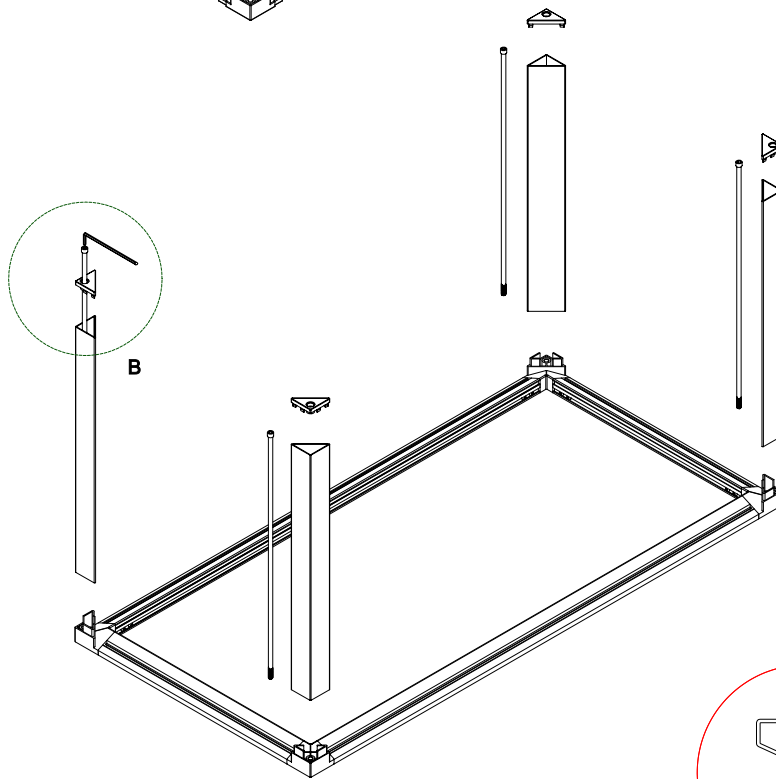

STEP:1

A : 2 Way Connector

B: Foot

New side bar

Leg

Wood Table Assembly

STEP:2

B-1: Table bracket

B-2: Screw M6*12

B-3: Screw M4*16

Glass Table Assembly

STEP:1

A : 2 Way Connector

B: Foot

New side bar

Leg

Glass Table Assembly

STEP:2

Glass top bracket with sucker

Glass top bracket with sticker

With 3M tape

M & W

Web: mwworkstation.com

Mail: robbor@mwworkstation.com