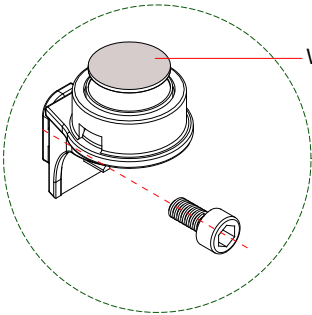

STEP:1

A : 2 Way Connector

B: Foot

New side bar

Leg

Wood Table Assembly

STEP:2

B-1: Table bracket

B-2: Screw M6*12

B-3: Screw M4*16

Glass Table Assembly

STEP:1

A : 2 Way Connector

B: Foot

New side bar

Leg

Glass Table Assembly

STEP:2

Glass top bracket with sucker

Glass top bracket with sticker

With 3M tape

M & W

Web: mwworkstation.com

Mail: robbor@mwworkstation.com