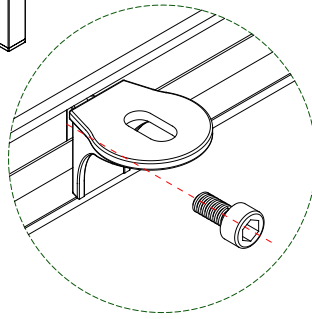

[Foot]

[Table Bracket]

[Glass Top Bracket With Sucker]

[Glass Top Bracket With Sucker]

[Screw M6x12]

[Long Bolt]

[Screw M4x16]

Wood Table Assembly

STEP:1

A : 2 Way Connector

B: Foot

New side bar

Leg

Wood Table Assembly

STEP:2

B-1: Table bracket

B-2: Screw M6*12

B-3: Screw M4*16

Glass Table Assembly

STEP:1

A : 2 Way Connector

B: Foot

New side bar

Leg