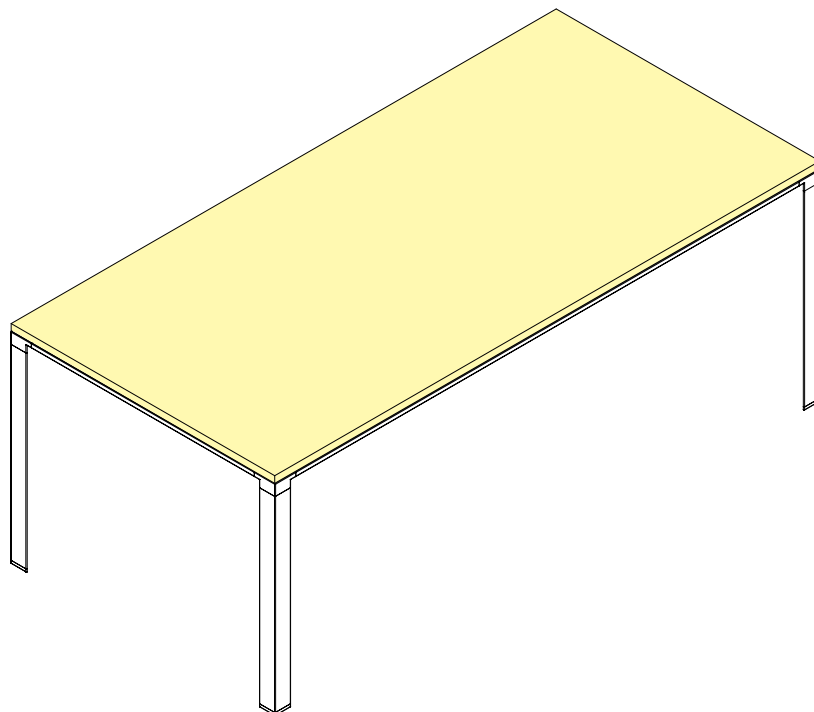

TT table

FAST AND CONVENIENT INSTALLATION SYSTEM
DESK SYSTEM SCREEN SYSTEM

PARTS SHOW

Aluminum sections

[Leg]

[New side bar]

Components

[2 Way Connector]

STEP:1

A : 2 Way Connector

B: Foot

New side bar

Leg

Wood Table Assembly

STEP:2

B-1: Table bracket

B-2: Screw M6*12

B-3: Screw M4*16

Glass Table Assembly

STEP:1

A : 2 Way Connector

B: Foot

New side bar

Leg