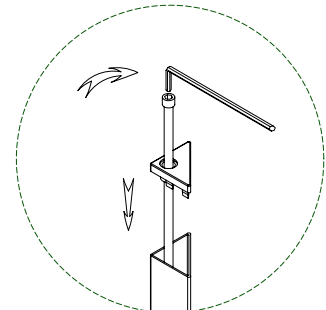

STEP:1

A : 2 Way Connector

B: Foot

New side bar

Leg

Wood Table Assembly

STEP:2

B-1: Table bracket

B-2: Screw M6*12

B-3: Screw M4*16

Glass Table Assembly

STEP:1

A : 2 Way Connector

B: Foot

New side bar

Leg

Glass Table Assembly

STEP:2

Glass top bracket with sucker

Glass top bracket with sticker

With 3M tape

M & W

Web: mwworkstation.com

Mail: robbor@mwworkstation.com