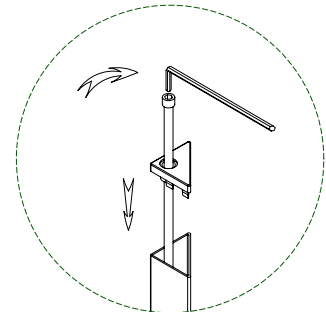

TT table

FAST AND CONVENIENT INSTALLATION SYSTEM
DESK SYSTEM SCREEN SYSTEM

PARTS SHOW

Aluminum sections

[Leg]

[New side bar]

Components

[2 Way Connector]

[Foot]

[Table Bracket]

[Glass Top Bracket With Sucker]

[Glass Top Bracket With Sucker]

[Screw M6x12]

[Long Bolt]

[Screw M4x16]

Wood Table Assembly

STEP:1

A : 2 Way Connector

B: Foot

New side bar

Leg

Wood Table Assembly

STEP:2

B-1: Table bracket

B-2: Screw M6*12

B-3: Screw M4*16

Glass Table Assembly

STEP:1

A : 2 Way Connector

B: Foot

New side bar

Leg