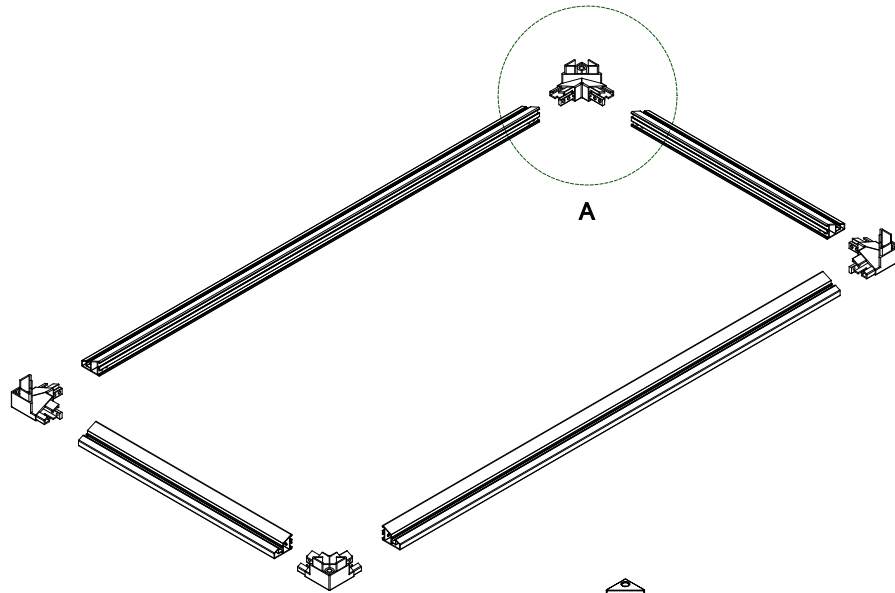

STEP:1

A : 2 Way Connector

B: Foot

New side bar

Leg

Wood Table Assembly

STEP:2

B-1: Table bracket

B-2: Screw M6*12

B-3: Screw M4*16

Glass Table Assembly

STEP:1

A : 2 Way Connector

B: Foot

New side bar

Leg

Glass Table Assembly

STEP:2

Glass top bracket with sucker

Glass top bracket with sticker

With 3M tape

M & W

Web: mwworkstation.com

Mail: robbor@mwworkstation.com