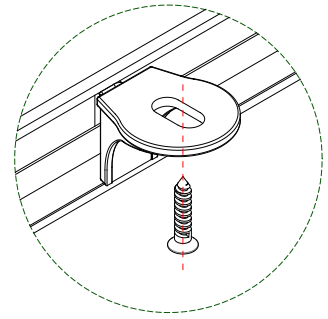

[Foot]

[Table Bracket]

[Glass Top Bracket With Sucker]

[Glass Top Bracket With Sucker]

[Screw M6x12]

[Long Bolt]

[Screw M4x16]

Wood Table Assembly

STEP:1

A : 2 Way Connector

B: Foot

New side bar

Leg

Wood Table Assembly

STEP:2

B-1: Table bracket

B-2: Screw M6*12

B-3: Screw M4*16

Glass Table Assembly

STEP:1

A : 2 Way Connector

B: Foot

New side bar

Leg