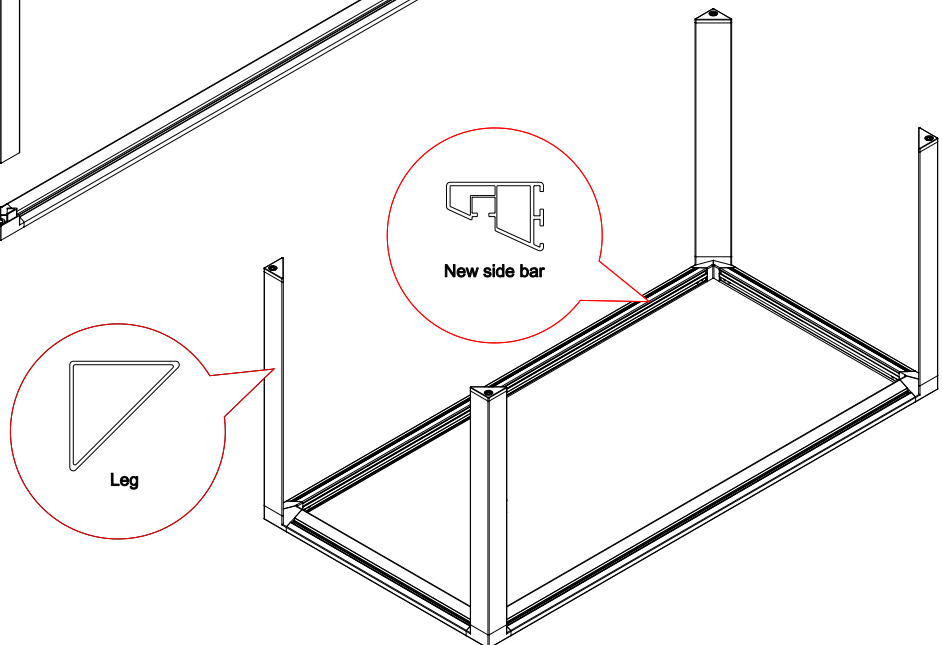

STEP:1

A : 2 Way Connector

B: Foot

New side bar

Leg

Wood Table Assembly

STEP:2

B-1: Table bracket

B-2: Screw M6*12

B-3: Screw M4*16

Glass Table Assembly

STEP:1

A : 2 Way Connector

B: Foot

New side bar

Leg

Glass Table Assembly

STEP:2

Glass top bracket with sucker

Glass top bracket with sticker

With 3M tape

M & W

Web: mwworkstation.com

Mail: robbor@mwworkstation.com