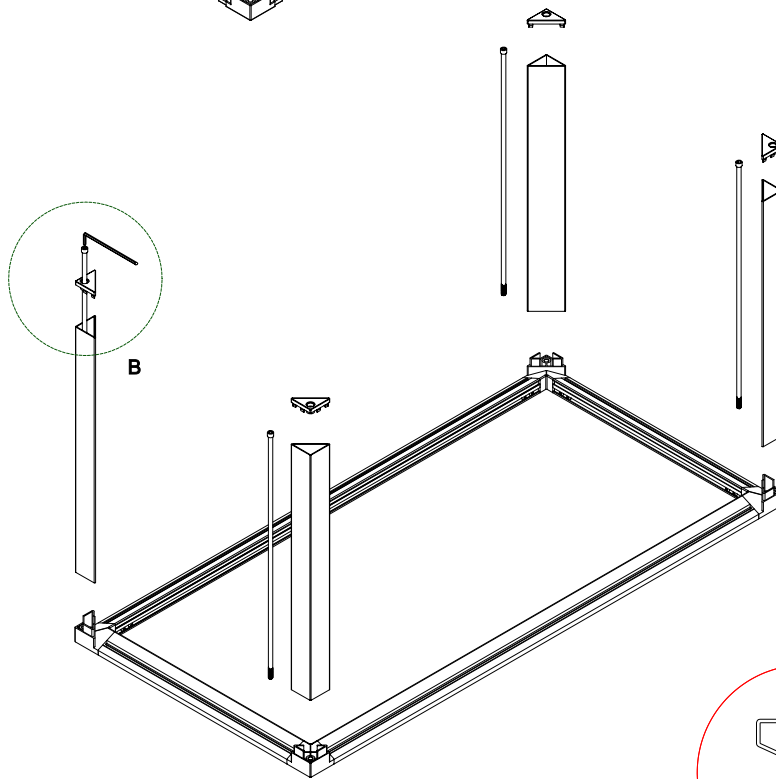

TT table

FAST AND CONVENIENT INSTALLATION SYSTEM
DESK SYSTEM SCREEN SYSTEM

PARTS SHOW

Aluminum sections

[Leg]

[New side bar]

Components

[2 Way Connector]

[Foot]

[Table Bracket]

[Glass Top Bracket With Sucker]

[Glass Top Bracket With Sucker]

[Screw M6x12]

[Long Bolt]

[Screw M4x16]

Wood Table Assembly

STEP:1

A : 2 Way Connector

B: Foot

New side bar

Leg

Wood Table Assembly

STEP:2

B-1: Table bracket

B-2: Screw M6*12

B-3: Screw M4*16

Glass Table Assembly

STEP:1

A : 2 Way Connector

B: Foot

New side bar

Leg