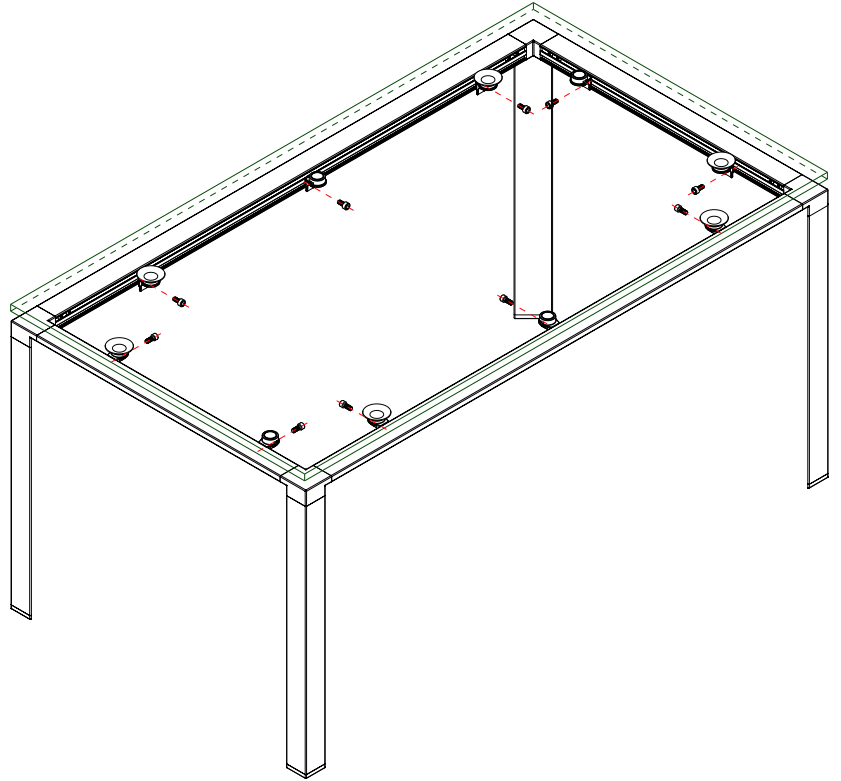

B-2: Screw M6*12

B-3: Screw M4*16

Glass Table Assembly

STEP:1

A : 2 Way Connector

B: Foot

New side bar

Leg

Glass Table Assembly

STEP:2

Glass top bracket with sucker

Glass top bracket with sticker

With 3M tape

M & W

Web: mwworkstation.com

Mail: robbor@mwworkstation.com