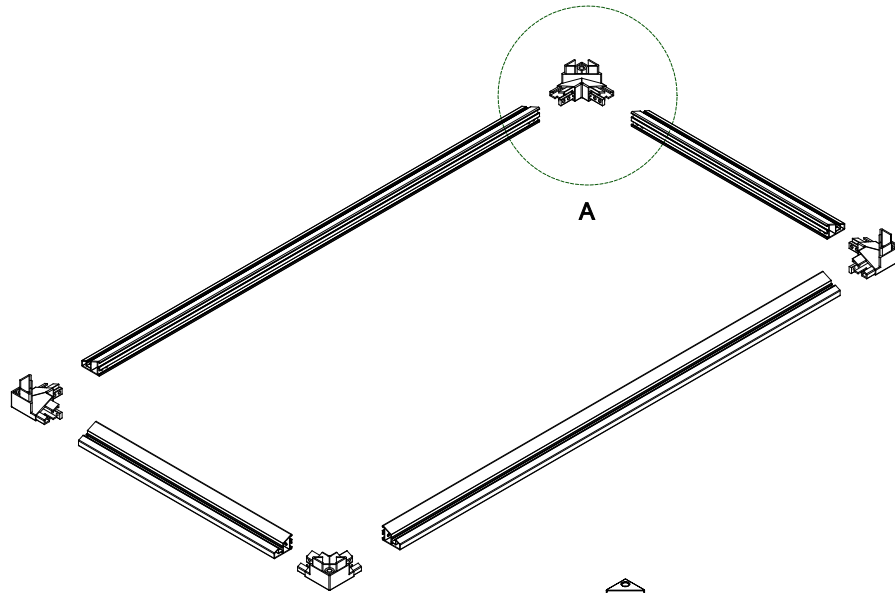

TT table

FAST AND CONVENIENT INSTALLATION SYSTEM
DESK SYSTEM SCREEN SYSTEM

PARTS SHOW

Aluminum sections

[Leg]

[New side bar]

Components

[2 Way Connector]

[Foot]

[Table Bracket]

[Glass Top Bracket With Sucker]

[Glass Top Bracket With Sucker]

[Screw M6x12]

[Long Bolt]

[Screw M4x16]

Wood Table Assembly

STEP:1

A : 2 Way Connector

B: Foot

New side bar

Leg

Wood Table Assembly

STEP:2

B-1: Table bracket

B-2: Screw M6*12

B-3: Screw M4*16

Glass Table Assembly

STEP:1

A : 2 Way Connector

B: Foot

New side bar

Leg