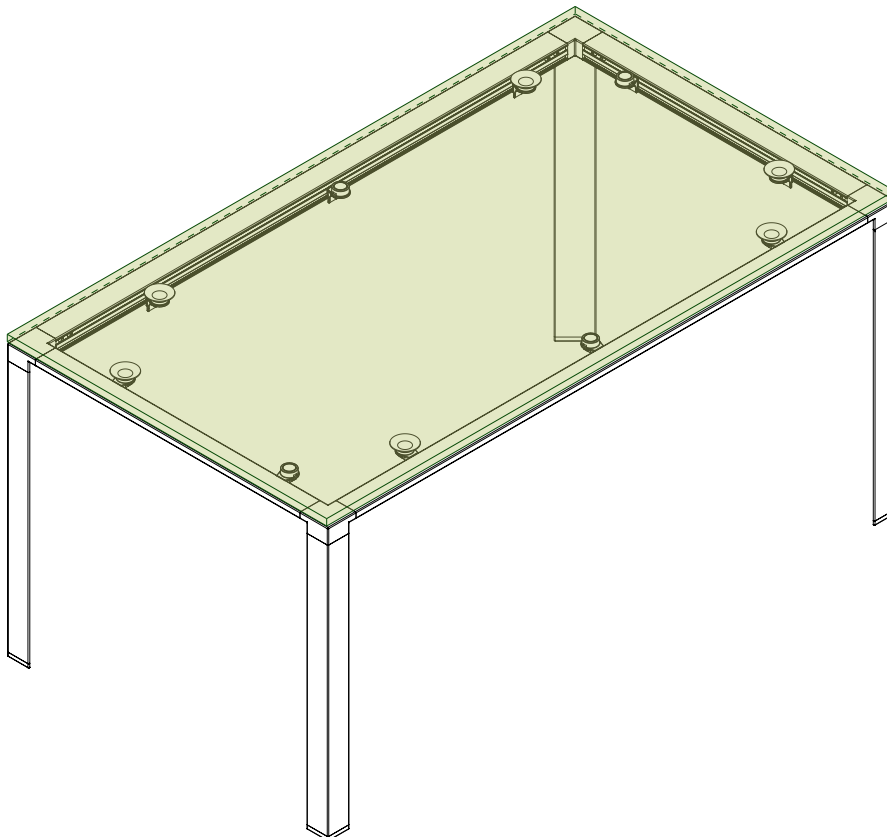

B-2: Screw M6*12

B-3: Screw M4*16

Glass Table Assembly

STEP:1

A : 2 Way Connector

B: Foot

New side bar

Leg

Glass Table Assembly

STEP:2

Glass top bracket with sucker

Glass top bracket with sticker

With 3M tape

M & W

Web: mwworkstation.com

Mail: robbor@mwworkstation.com