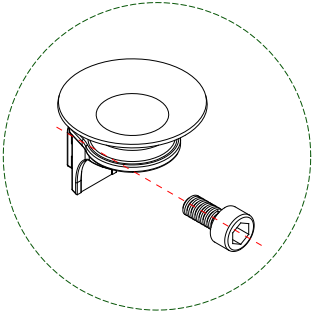

STEP:1

A : 2 Way Connector

B: Foot

New side bar

Leg

Wood Table Assembly

STEP:2

B-1: Table bracket

B-2: Screw M6*12

B-3: Screw M4*16

Glass Table Assembly

STEP:1

A : 2 Way Connector

B: Foot

New side bar

Leg

Glass Table Assembly

STEP:2

Glass top bracket with sucker

Glass top bracket with sticker

With 3M tape

M & W

Web: mwworkstation.com

Mail: robbor@mwworkstation.com