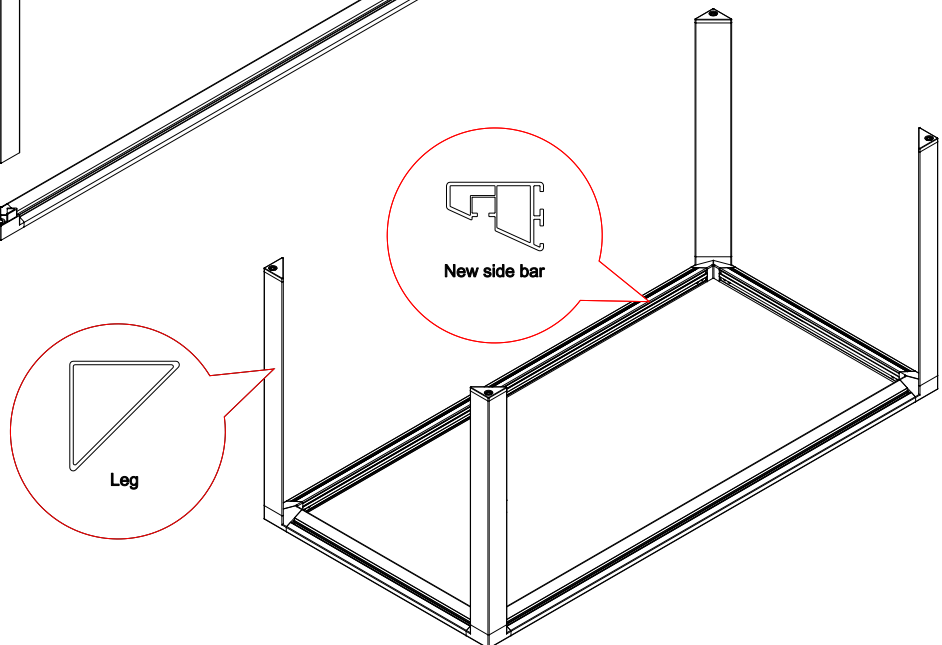

TT table

FAST AND CONVENIENT INSTALLATION SYSTEM
DESK SYSTEM SCREEN SYSTEM

PARTS SHOW

Aluminum sections

[Leg]

[New side bar]

Components

[2 Way Connector]

[Foot]

[Table Bracket]

[Glass Top Bracket With Sucker]

[Glass Top Bracket With Sucker]

[Screw M6x12]

[Long Bolt]

[Screw M4x16]

Wood Table Assembly

STEP:1

A : 2 Way Connector

B: Foot

New side bar

Leg

Wood Table Assembly

STEP:2

B-1: Table bracket

B-2: Screw M6*12

B-3: Screw M4*16

Glass Table Assembly

STEP:1

A : 2 Way Connector

B: Foot

New side bar

Leg