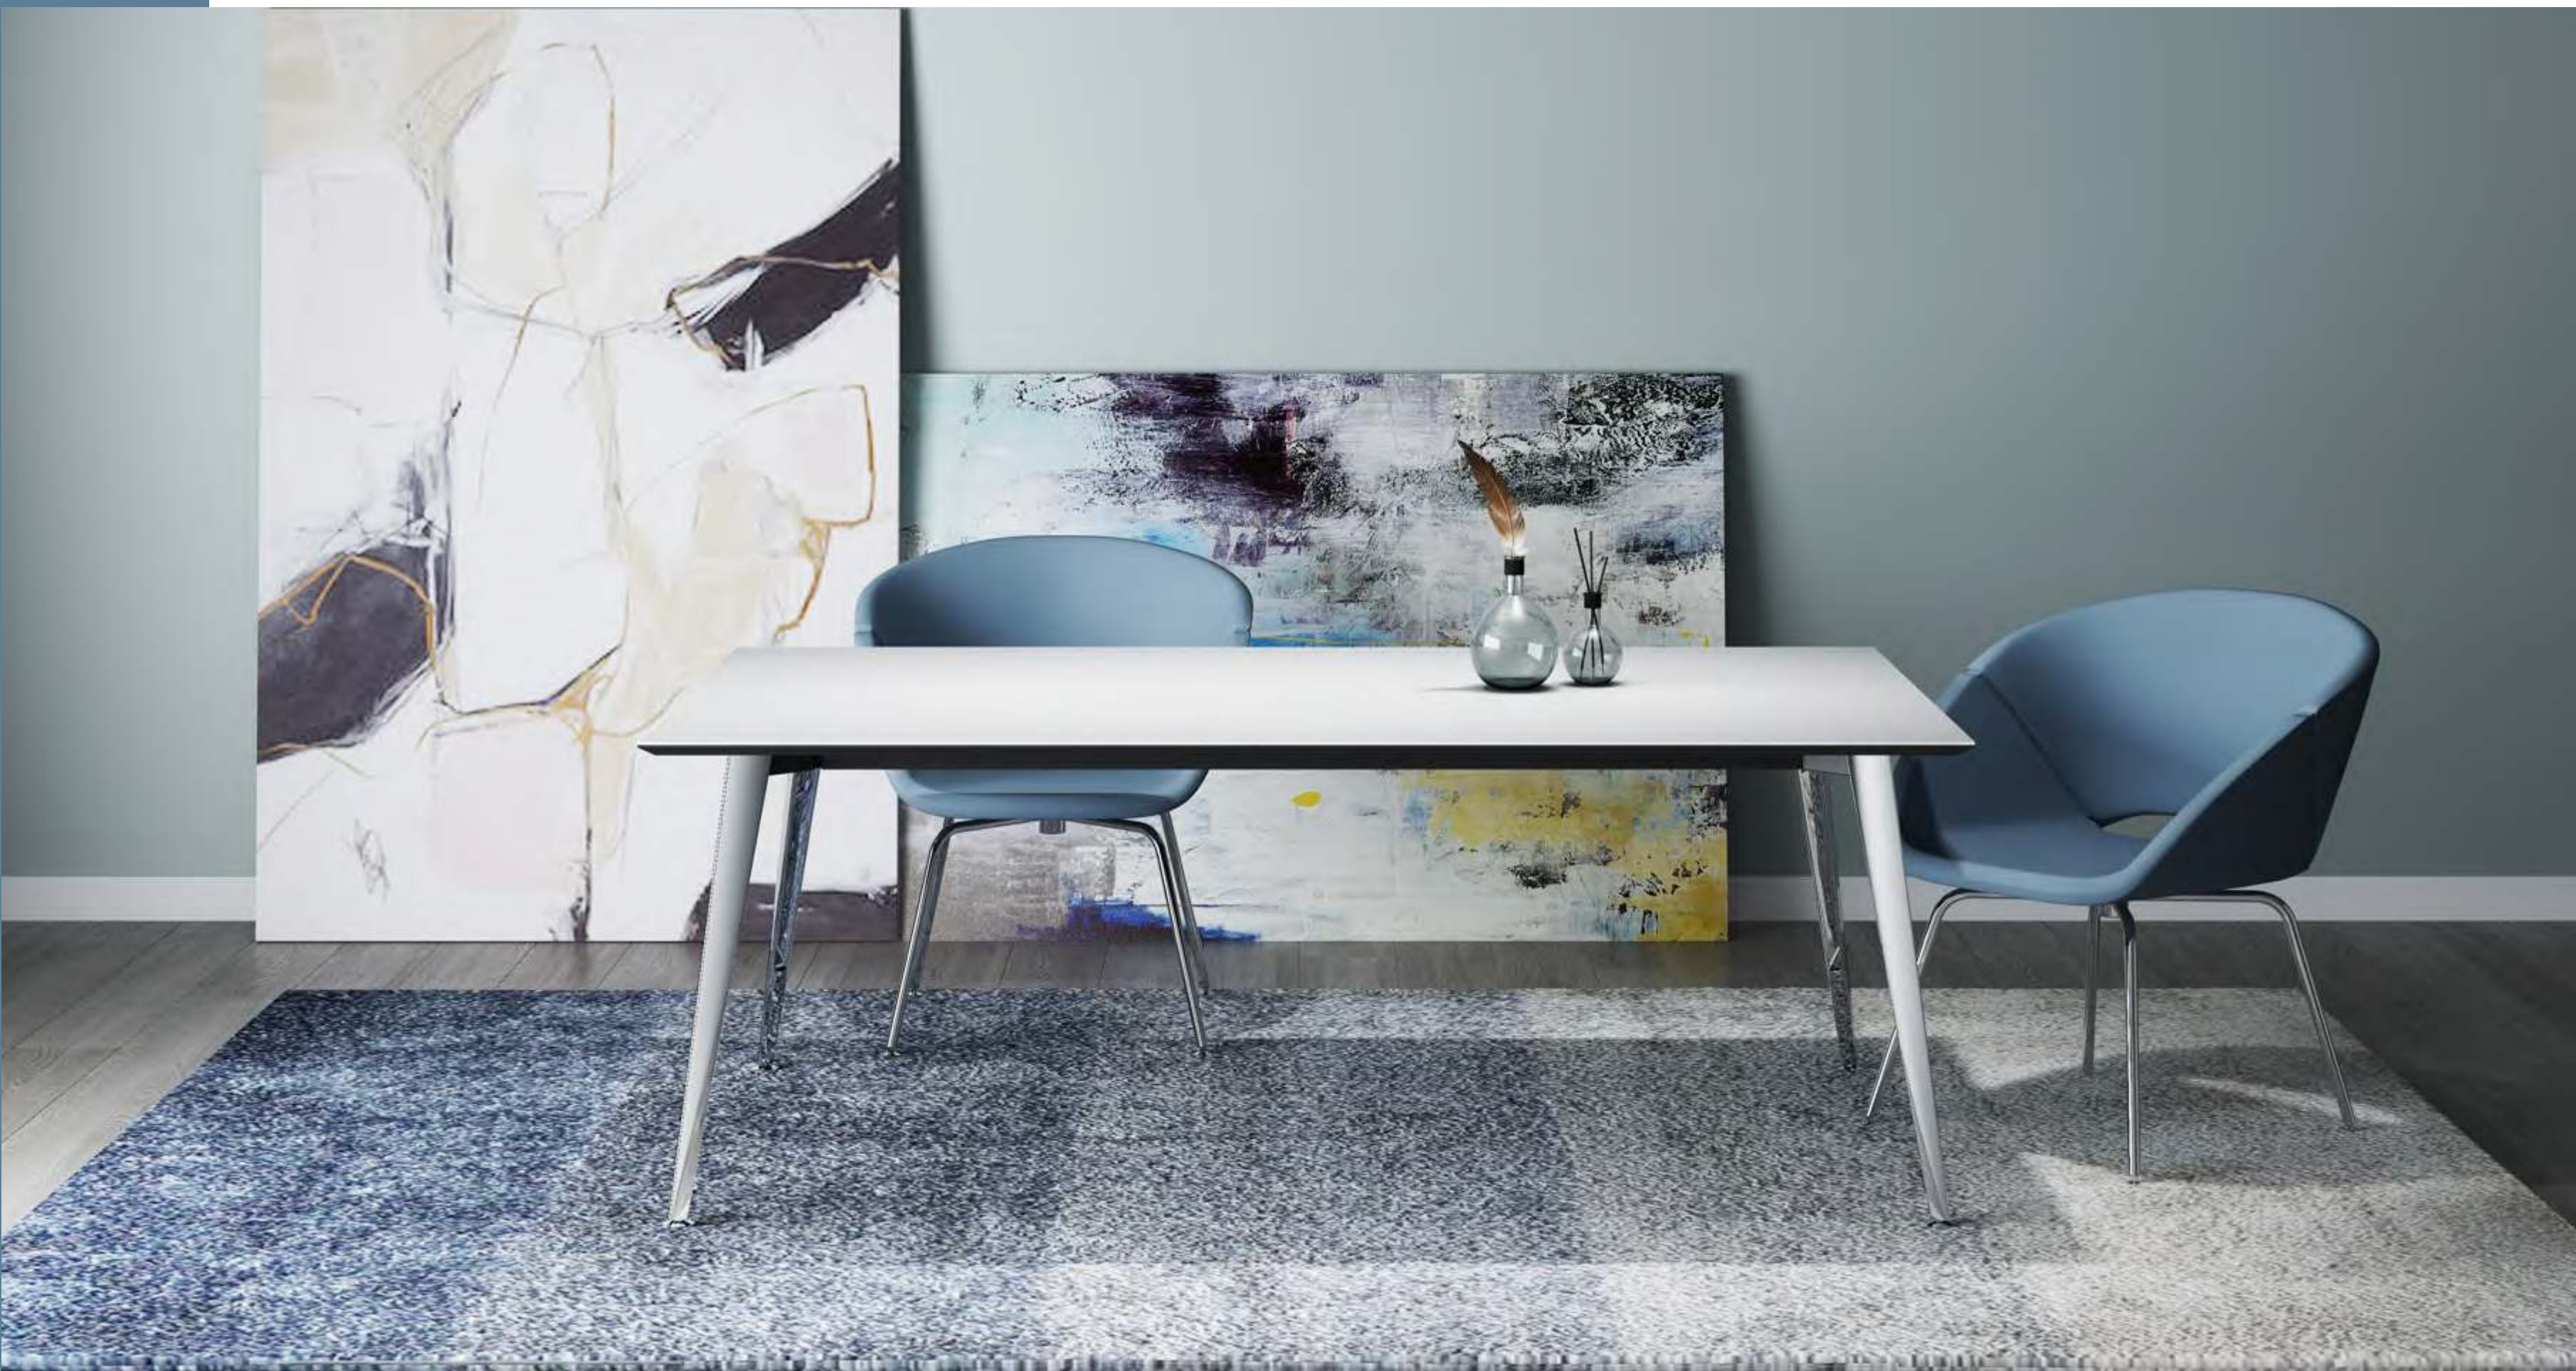

mwworkstation.com