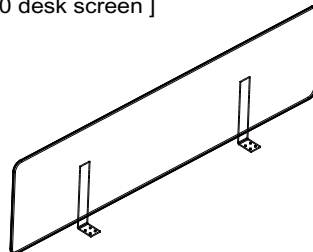

Components

FAST AND CONVENIENT INSTALLATION SYSTEM
DESK SYSTEM SCREEN SYSTEM

PARTS SHOW

[Leg]

[Side bar]

[Connection bar & Plastic snake]

[Mid-leg]

[Flat head screw M6*16]

[Countersunk cross topping screw M4*16]

[H750 desk screen]

[Flat head screw M5*12]

[H350 desk screen]

[Flat head screw M5*12]

[Modesty]

[Flat head screw M5*12]

Freestanding Desk

FAST AND CONVENIENT INSTALLATION SYSTEM
DESK SYSTEM SCREEN SYSTEM

INSTALLATION STEPS

<p>A</p> <p>M8*16mm</p> <p>2X</p>	<p>Round head cross screw M8*16</p> <p>16</p> <p>Ø17</p> <p>Ø8</p>	<p>CAUTION</p> <p>OK</p> <p>All at the top</p>	
<p>B</p> <p>M8*16mm</p>	<p>B</p>		
<p>Round head cross screw M6*16</p> <p>16</p> <p>Ø13</p> <p>Ø6</p>	<p>C</p> <p>M6*16mm</p>	<p>B Wire box</p> <p>M4*16mm</p>	<p>Countersunk cross topping screw M4*16</p> <p>16</p> <p>Ø6.4</p> <p>Ø4</p>
		<p>B</p>	