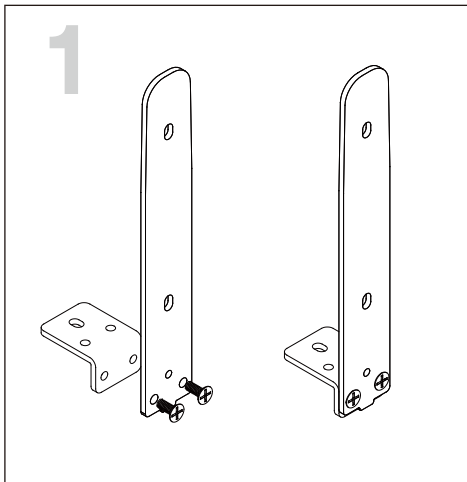

PARTS SHOW

Screw Size

A :  M6×8mm

B :  M5×20

Face To Face Desk Screen

FAST AND CONVENIENT INSTALLATION SYSTEM
DESK SYSTEM SCREEN SYSTEM

INSTALLATION STEPS

Side Desk Screen

FAST AND CONVENIENT INSTALLATION SYSTEM
DESK SYSTEM SCREEN SYSTEM

PARTS SHOW

Screw Size

A :  M6×30mm

Side Desk Screen

FAST AND CONVENIENT INSTALLATION SYSTEM
DESK SYSTEM SCREEN SYSTEM

INSTALLATION STEPS

M & W