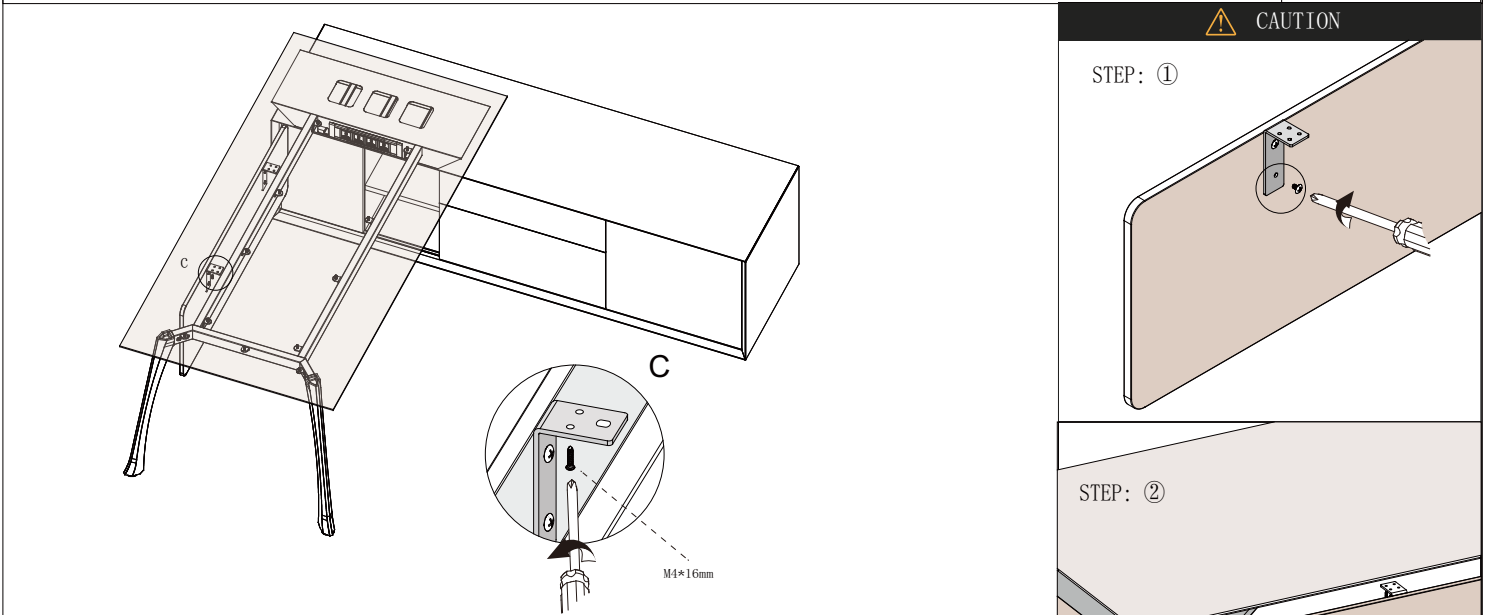

FAST AND CONVENIENT INSTALLATION SYSTEM
DESK SYSTEM SCREEN SYSTEM

INSTALLATION STEPS

<p>A</p> <p>M8*16mm</p> <p>2X</p>	<p>Round head cross screw M8*16</p> <p>16</p> <p>Ø17</p> <p>Ø8</p>	<p>CAUTION</p> <p>OK</p> <p>All at the top</p>	
<p>B</p> <p>M8*16mm</p>	<p>B</p>		
<p>Round head cross screw M6*16</p> <p>16</p> <p>Ø13</p> <p>Ø6</p>	<p>C</p> <p>M6*16mm</p>	<p>B Wire box</p> <p>M4*16mm</p>	<p>Countersunk cross topping screw M4*16</p> <p>16</p> <p>Ø6.4</p> <p>Ø4</p>
		<p>B</p>	

Manager Table

FAST AND CONVENIENT INSTALLATION SYSTEM
DESK SYSTEM SCREEN SYSTEM

INSTALLATION STEPS

<p>1X</p>	<p>Round head cross screw M8*16</p> <p>16</p> <p>Ø17</p> <p>Ø8</p>	<p>⚠ CAUTION</p> <p>OK</p> <p>All at the top</p>
	<p>Countersunk cross topping screw M4*16</p> <p>16</p> <p>Ø6.4</p> <p>Ø4</p>	
	<p>⚠ CAUTION</p>	

Manager Table

FAST AND CONVENIENT INSTALLATION SYSTEM
DESK SYSTEM SCREEN SYSTEM

INSTALLATION STEPS

[Flat head screw M5*12]	Countersunk cross topping screw M4*16

Row 2 person Workstation

FAST AND CONVENIENT INSTALLATION SYSTEM
DESK SYSTEM SCREEN SYSTEM