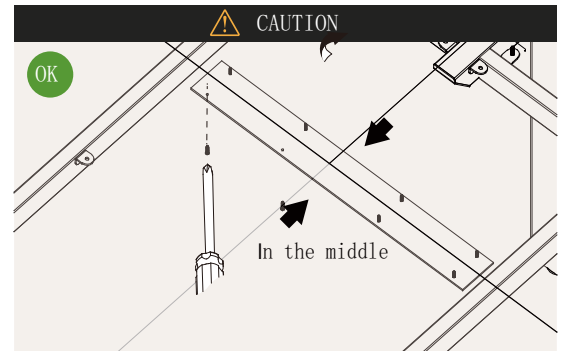

FAST AND CONVENIENT INSTALLATION SYSTEM
DESK SYSTEM SCREEN SYSTEM

INSTALLATION STEPS

<p>4X</p>	<p>Round head cross screw M8*16</p> <p>16</p> <p>Ø17</p> <p>Ø8</p>	<p>CAUTION</p> <p>OK</p> <p>All at the top</p>
<p>Round head cross screw M6*16</p> <p>16</p> <p>Ø13</p> <p>Ø6</p>	<p>Round head cross screw M6*16</p> <p>16</p> <p>Ø10</p> <p>Ø6</p>	<p>C</p>

X Shape Workstation

FAST AND CONVENIENT INSTALLATION SYSTEM
DESK SYSTEM SCREEN SYSTEM

INSTALLATION STEPS

Round head cross screw
M8*16

Countersunk cross topping
screw M4*16

Countersunk cross topping
screw M4*16