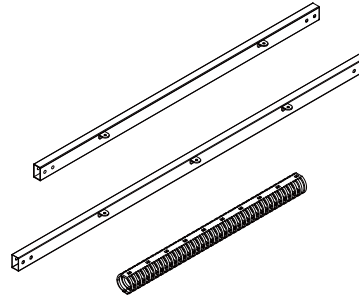

Components

FAST AND CONVENIENT INSTALLATION SYSTEM
DESK SYSTEM SCREEN SYSTEM

PARTS SHOW

[Leg]

[Side bar]

[Connection bar & Plastic snake]

[Mid-leg]

[Flat head screw M6*16]

[Flat head screw M8*16]

[Return cabinet]

[A wire box]

[B wire box]

[Countersunk cross topping screw M4*16]

[Connector]

[Countersunk cross topping screw M4*16]

[Support box]

PARTS SHOW

Screw Size

A :  M6×8mm

B :  M5×20

Face To Face Desk Screen

FAST AND CONVENIENT INSTALLATION SYSTEM
DESK SYSTEM SCREEN SYSTEM

INSTALLATION STEPS

Side Desk Screen