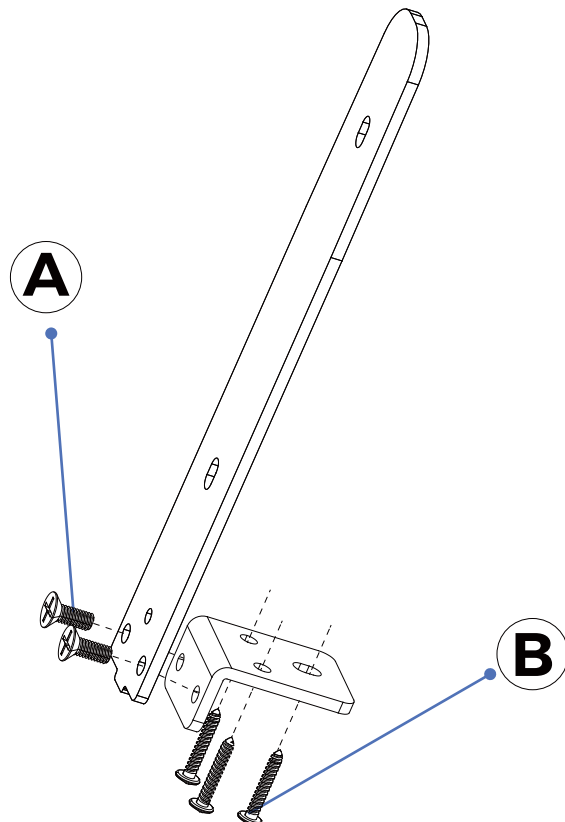

Meeting Table

FAST AND CONVENIENT INSTALLATION SYSTEM
DESK SYSTEM SCREEN SYSTEM

INSTALLATION STEPS

Modesty Panel And Single Side Desk Screen

FAST AND CONVENIENT INSTALLATION SYSTEM
DESK SYSTEM SCREEN SYSTEM

PARTS SHOW

Modesty Panel And Single Side Desk Screen

FAST AND CONVENIENT INSTALLATION SYSTEM
DESK SYSTEM SCREEN SYSTEM

INSTALLATION STEPS

Face To Face Desk Screen

FAST AND CONVENIENT INSTALLATION SYSTEM
DESK SYSTEM SCREEN SYSTEM

PARTS SHOW

Screw Size

A :  M6×8mm

B :  M5×20

Face To Face Desk Screen

FAST AND CONVENIENT INSTALLATION SYSTEM
DESK SYSTEM SCREEN SYSTEM

INSTALLATION STEPS

Side Desk Screen

FAST AND CONVENIENT INSTALLATION SYSTEM
DESK SYSTEM SCREEN SYSTEM

PARTS SHOW

Screw Size

A :  M6×30mm

Side Desk Screen

FAST AND CONVENIENT INSTALLATION SYSTEM
DESK SYSTEM SCREEN SYSTEM

INSTALLATION STEPS

M & W