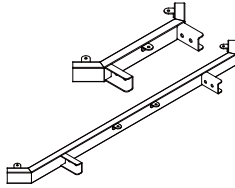

Components

FAST AND CONVENIENT INSTALLATION SYSTEM
DESK SYSTEM SCREEN SYSTEM

PARTS SHOW

[Leg]

[Side bar]

[Connection bar & Plastic snake]

[Mid-leg]

[Flat head screw M6*16]

[Flat head screw M8*16]

[Return cabinet]

[A wire box]

[B wire box]

[Countersunk cross topping screw M4*16]

[Connector]

[Countersunk cross topping screw M4*16]

[Support box]

PARTS SHOW

Screw Size

A :  M6×8mm

B :  M5×20

Face To Face Desk Screen

FAST AND CONVENIENT INSTALLATION SYSTEM
DESK SYSTEM SCREEN SYSTEM

INSTALLATION STEPS

Side Desk Screen