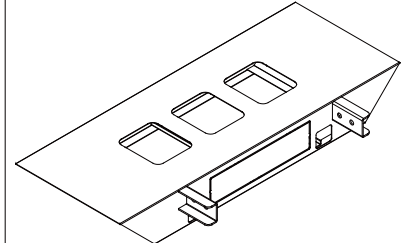

Components

FAST AND CONVENIENT INSTALLATION SYSTEM
DESK SYSTEM SCREEN SYSTEM

PARTS SHOW

[Leg]

[Side bar]

[Connection bar & Plastic snake]

[Mid-leg]

[Flat head screw M6*16]

[Flat head screw M8*16]

[Return cabinet]

[A wire box]

[B wire box]

[Countersunk cross topping screw M4*16]

[Connector]

[Countersunk cross topping screw M4*16]

[Support box]