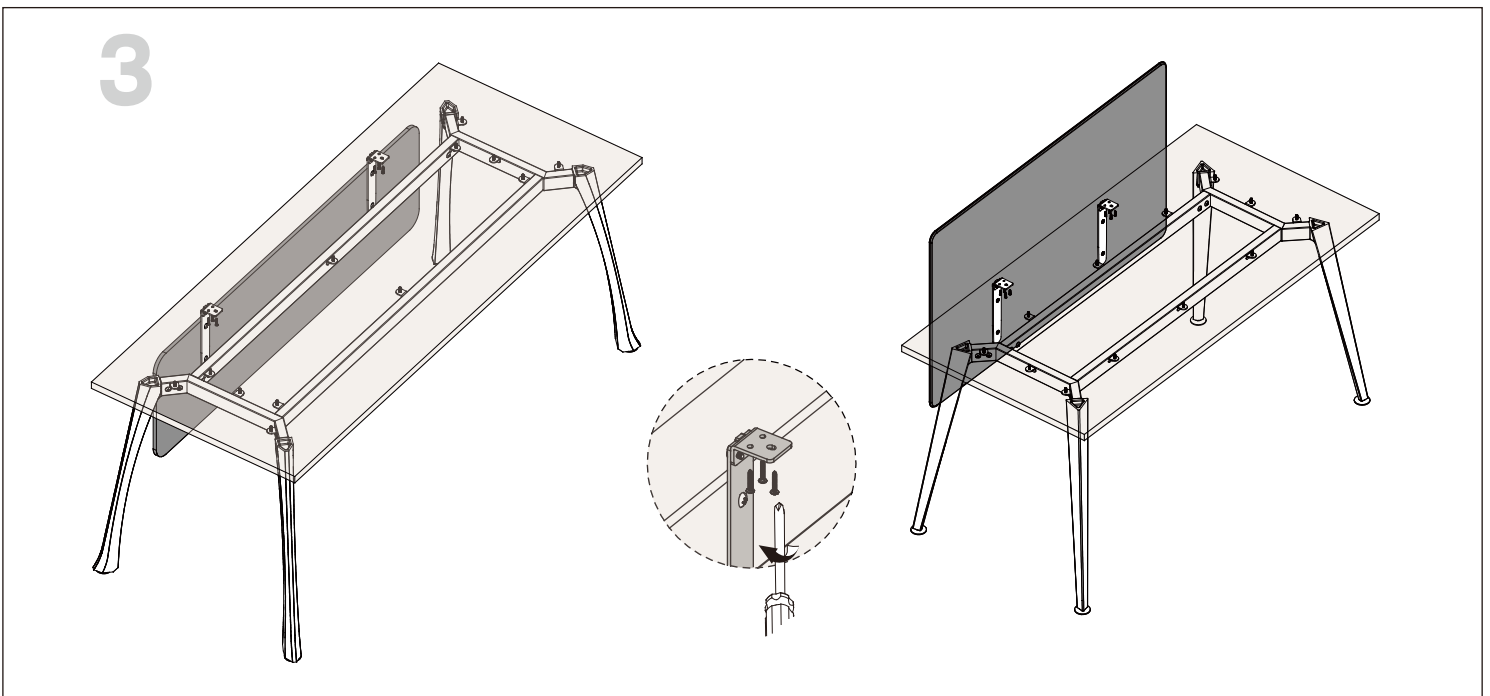

Meeting Table

FAST AND CONVENIENT INSTALLATION SYSTEM
DESK SYSTEM SCREEN SYSTEM

INSTALLATION STEPS

Modesty Panel And Single Side Desk Screen

FAST AND CONVENIENT INSTALLATION SYSTEM
DESK SYSTEM SCREEN SYSTEM

PARTS SHOW

Modesty Panel And Single Side Desk Screen

FAST AND CONVENIENT INSTALLATION SYSTEM
DESK SYSTEM SCREEN SYSTEM

INSTALLATION STEPS

Face To Face Desk Screen

FAST AND CONVENIENT INSTALLATION SYSTEM
DESK SYSTEM SCREEN SYSTEM

PARTS SHOW

Screw Size

A :  M6×8mm

B :  M5×20

Face To Face Desk Screen

FAST AND CONVENIENT INSTALLATION SYSTEM
DESK SYSTEM SCREEN SYSTEM

INSTALLATION STEPS

Side Desk Screen