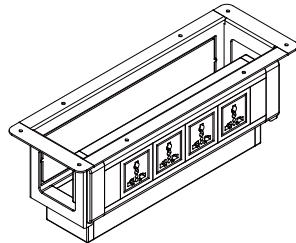

Components

FAST AND CONVENIENT INSTALLATION SYSTEM
DESK SYSTEM SCREEN SYSTEM

PARTS SHOW

[Leg]

[Side bar]

[Connection bar & Plastic snake]

[Mid-leg]

[Flat head screw M6*16]

[Flat head screw M8*16]

[Return cabinet]

[A wire box]

[B wire box]

[Countersunk cross topping screw M4*16]

[Connector]

[Countersunk cross topping screw M4*16]

[Support box]