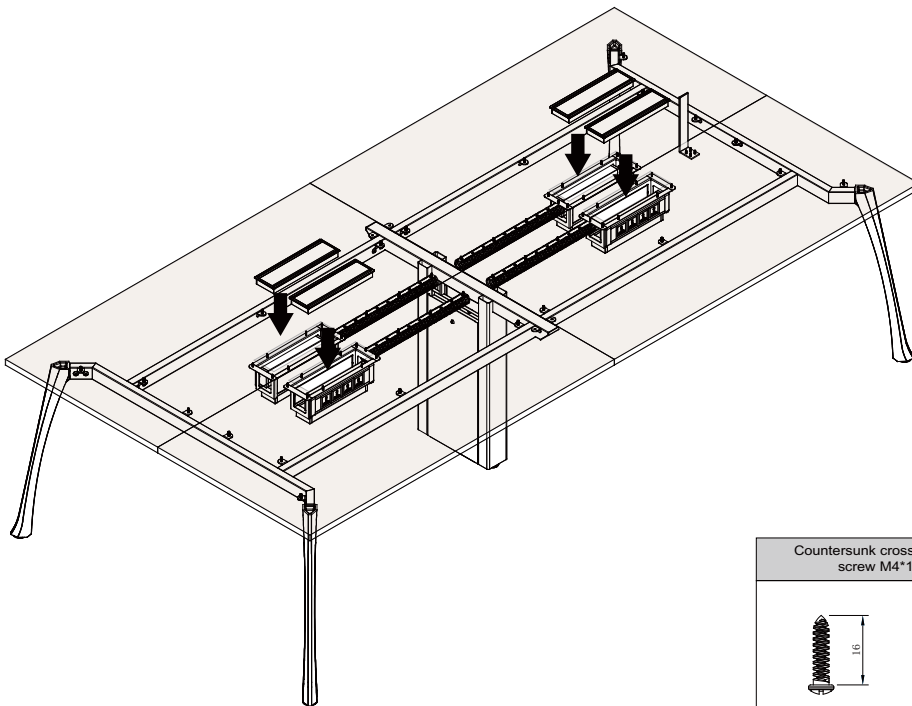

INSTALLATION STEPS

 <p>2X</p>	<p>Round head cross screw M8*16</p> 	<p> CAUTION</p> <p></p>  <p>All at the top</p>
 <p>B</p>	 <p>B</p>	 <p>B</p>
 <p>B</p>	 <p>C</p>	 <p>C</p>
<p>Round head cross screw M8*16</p> 	 <p>M8*16mm</p>	 <p>M6*16mm</p>

Opposite 4 person Workstation

FAST AND CONVENIENT INSTALLATION SYSTEM
DESK SYSTEM SCREEN SYSTEM

INSTALLATION STEPS

AB Wire box

M4*16mm

M4*16mm

Countersunk cross topping screw M4*16

X Shape Workstation

FAST AND CONVENIENT INSTALLATION SYSTEM
DESK SYSTEM SCREEN SYSTEM

INSTALLATION STEPS

<p>4X</p>	<p>Round head cross screw M8*16</p> <p>16</p> <p>Ø17</p> <p>Ø8</p>	<p>CAUTION</p> <p>OK</p> <p>All at the top</p>
<p>Round head cross screw M6*16</p> <p>16</p> <p>Ø13</p> <p>Ø6</p>	<p>Round head cross screw M6*16</p> <p>16</p> <p>Ø10</p> <p>Ø6</p>	<p>C</p>