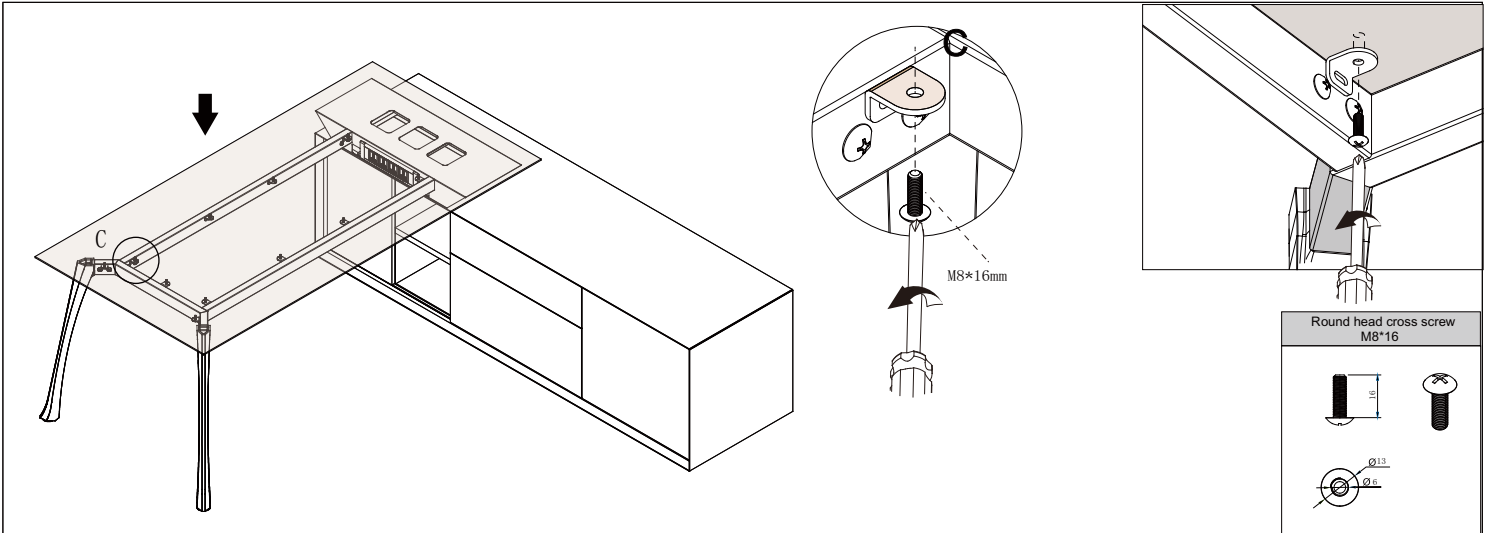

FAST AND CONVENIENT INSTALLATION SYSTEM
DESK SYSTEM SCREEN SYSTEM

INSTALLATION STEPS

<p>A</p> <p>M8*16mm</p> <p>2X</p>	<p>Round head cross screw M8*16</p> <p>16</p> <p>Ø17</p> <p>Ø8</p>	<p>CAUTION</p> <p>OK</p> <p>All at the top</p>	
<p>B</p> <p>M8*16mm</p>	<p>B</p>		
<p>Round head cross screw M6*16</p> <p>16</p> <p>Ø13</p> <p>Ø6</p>	<p>C</p> <p>M6*16mm</p>	<p>B Wire box</p> <p>M4*16mm</p>	<p>Countersunk cross topping screw M4*16</p> <p>16</p> <p>Ø6.4</p> <p>Ø4</p>
		<p>B</p>	

Manager Table

FAST AND CONVENIENT INSTALLATION SYSTEM
DESK SYSTEM SCREEN SYSTEM

INSTALLATION STEPS

<p>1X</p>	<p>Round head cross screw M8*16</p> <p>16</p> <p>Ø17</p> <p>Ø8</p>	<p>⚠ CAUTION</p> <p>OK</p> <p>All at the top</p>
	<p>Countersunk cross topping screw M4*16</p> <p>16</p> <p>Ø6.4</p> <p>Ø4</p>	
	<p>⚠ CAUTION</p>	

Manager Table

FAST AND CONVENIENT INSTALLATION SYSTEM
DESK SYSTEM SCREEN SYSTEM

INSTALLATION STEPS

[Flat head screw M5*12]	Countersunk cross topping screw M4*16

Row 2 person Workstation

FAST AND CONVENIENT INSTALLATION SYSTEM
DESK SYSTEM SCREEN SYSTEM

INSTALLATION STEPS

<p>A</p> <p>M8*16mm</p> <p>2X</p>	<p>Round head cross screw M8*16</p> <p>16</p> <p>Ø17</p> <p>Ø8</p>	<p>⚠ CAUTION</p> <p>OK</p> <p>All at the top</p>
<p>B</p> <p>M8*16mm</p> <p>B</p> <p>B</p> <p>C</p> <p>M6*16mm</p>		
<p>Round head cross screw M8*16</p> <p>16</p> <p>Ø17</p> <p>Ø8</p>	<p>M8*16mm</p>	