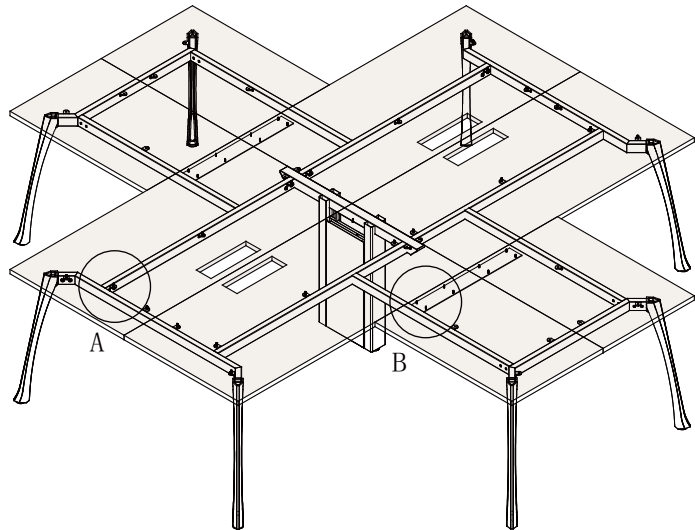

INSTALLATION STEPS