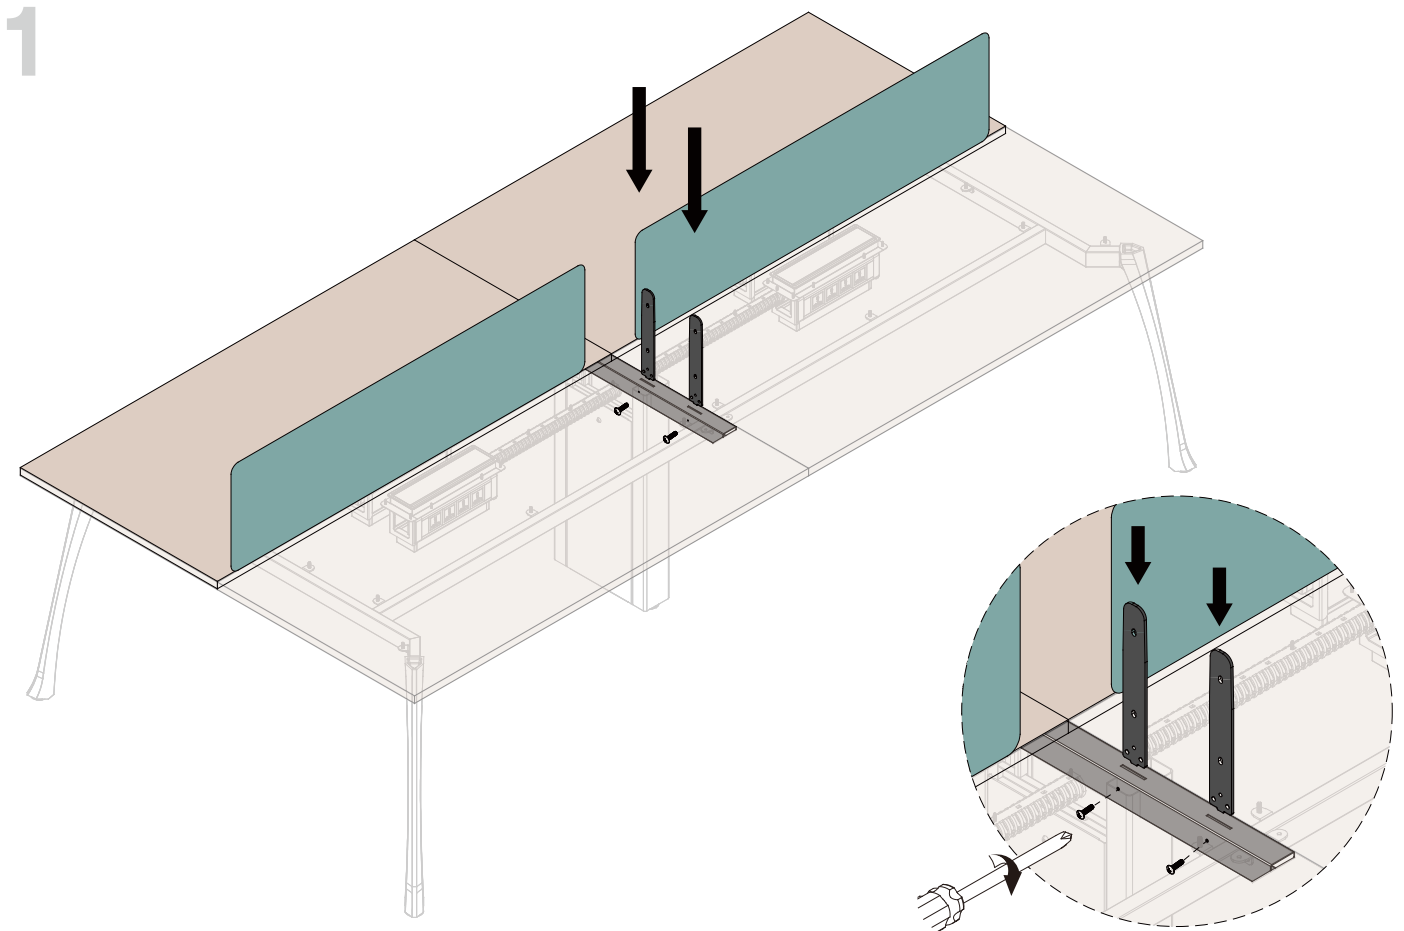

PARTS SHOW

Screw Size

A :  M6×8mm

B :  M5×20

Face To Face Desk Screen

FAST AND CONVENIENT INSTALLATION SYSTEM
DESK SYSTEM SCREEN SYSTEM

INSTALLATION STEPS

Side Desk Screen

FAST AND CONVENIENT INSTALLATION SYSTEM
DESK SYSTEM SCREEN SYSTEM

PARTS SHOW

Screw Size

A :  M6×30mm

Side Desk Screen

FAST AND CONVENIENT INSTALLATION SYSTEM
DESK SYSTEM SCREEN SYSTEM

INSTALLATION STEPS

M & W