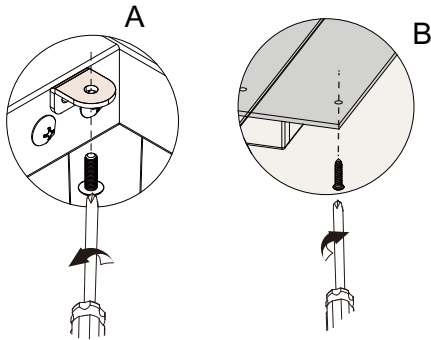

INSTALLATION STEPS