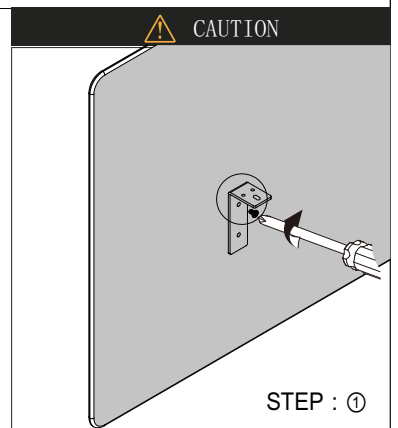

INSTALLATION STEPS