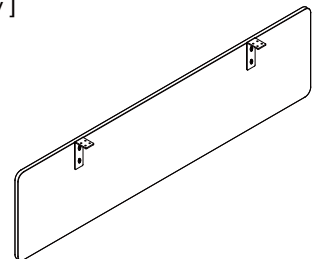

Components

FAST AND CONVENIENT INSTALLATION SYSTEM
DESK SYSTEM SCREEN SYSTEM

PARTS SHOW

[Leg]

[Side bar]

[Connection bar & Plastic snake]

[Mid-leg]

[Flat head screw M6*16]

[Countersunk cross topping screw M4*16]

[H750 desk screen]

[Flat head screw M5*12]

[H350 desk screen]

[Flat head screw M5*12]

[Modesty]

[Flat head screw M5*12]

Freestanding Desk

FAST AND CONVENIENT INSTALLATION SYSTEM
DESK SYSTEM SCREEN SYSTEM

INSTALLATION STEPS

<p>A</p> <p>M8*16mm</p> <p>2X</p>	<p>Round head cross screw M8*16</p> <p>16</p> <p>Ø17</p> <p>Ø8</p>	<p>CAUTION</p> <p>OK</p> <p>All at the top</p>	
<p>B</p> <p>M8*16mm</p>	<p>B</p>		
<p>Round head cross screw M6*16</p> <p>16</p> <p>Ø13</p> <p>Ø6</p>	<p>C</p> <p>M6*16mm</p>	<p>B Wire box</p> <p>M4*16mm</p>	<p>Countersunk cross topping screw M4*16</p> <p>16</p> <p>Ø6.4</p> <p>Ø4</p>
		<p>B</p>	