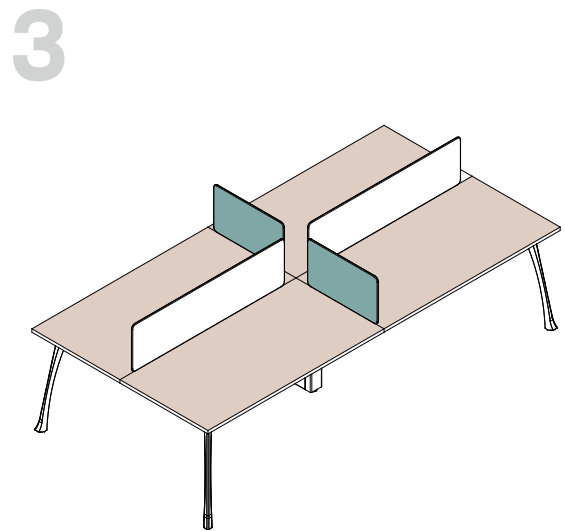

PARTS SHOW

Screw Size

A :  M6×8mm

B :  M5×20

Face To Face Desk Screen

FAST AND CONVENIENT INSTALLATION SYSTEM
DESK SYSTEM SCREEN SYSTEM

INSTALLATION STEPS

Side Desk Screen

FAST AND CONVENIENT INSTALLATION SYSTEM
DESK SYSTEM SCREEN SYSTEM

PARTS SHOW

Screw Size

A :  M6×30mm

Side Desk Screen

FAST AND CONVENIENT INSTALLATION SYSTEM
DESK SYSTEM SCREEN SYSTEM

INSTALLATION STEPS

M & W