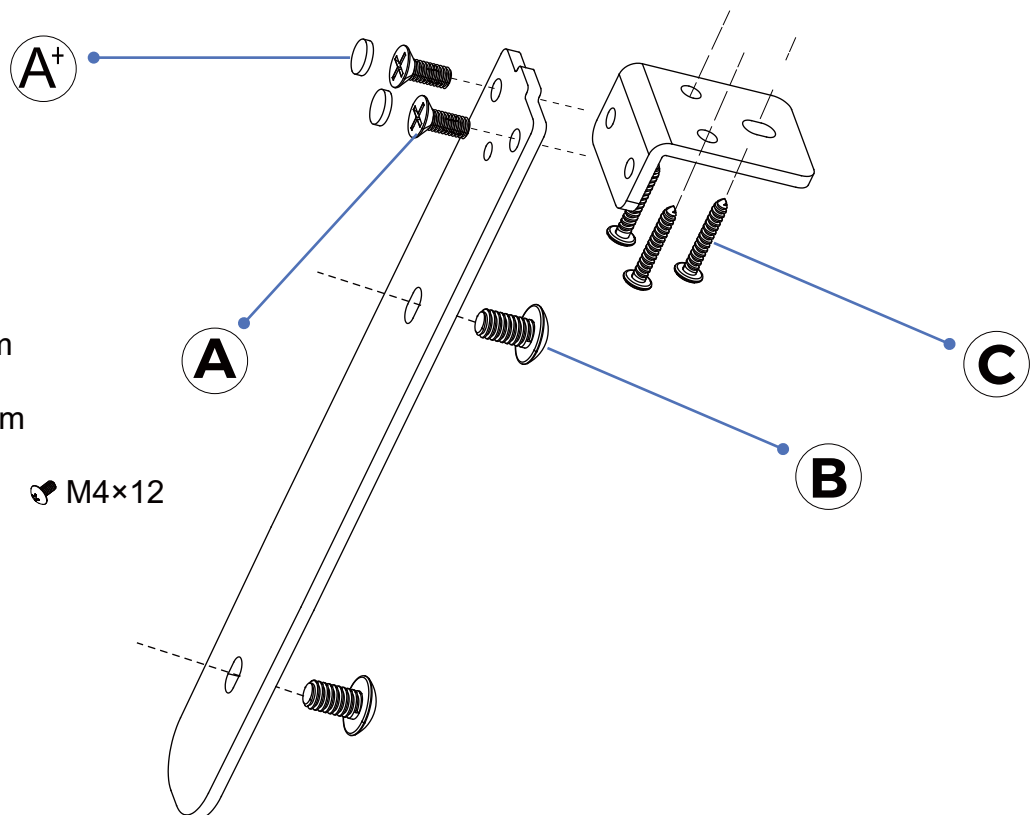

Modesty Panel And Single Side Desk Screen

FAST AND CONVENIENT INSTALLATION SYSTEM
DESK SYSTEM SCREEN SYSTEM

PARTS SHOW