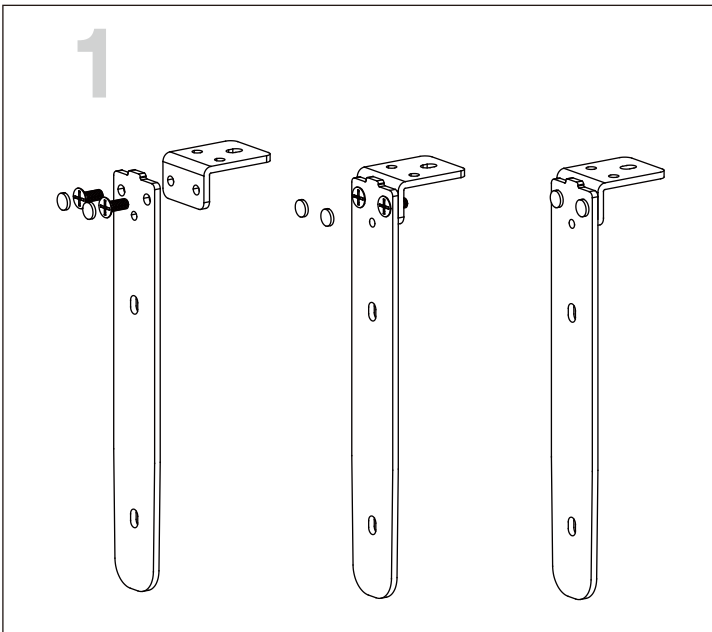

PARTS SHOW

Modesty Panel And Single Side Desk Screen

FAST AND CONVENIENT INSTALLATION SYSTEM
DESK SYSTEM SCREEN SYSTEM

INSTALLATION STEPS

Face To Face Desk Screen

FAST AND CONVENIENT INSTALLATION SYSTEM
DESK SYSTEM SCREEN SYSTEM

PARTS SHOW

Screw Size

A :  M6×8mm

B :  M5×20

Face To Face Desk Screen

FAST AND CONVENIENT INSTALLATION SYSTEM
DESK SYSTEM SCREEN SYSTEM

INSTALLATION STEPS

Side Desk Screen

FAST AND CONVENIENT INSTALLATION SYSTEM
DESK SYSTEM SCREEN SYSTEM

PARTS SHOW

Screw Size

A :  M6×30mm

Side Desk Screen

FAST AND CONVENIENT INSTALLATION SYSTEM
DESK SYSTEM SCREEN SYSTEM

INSTALLATION STEPS

M & W