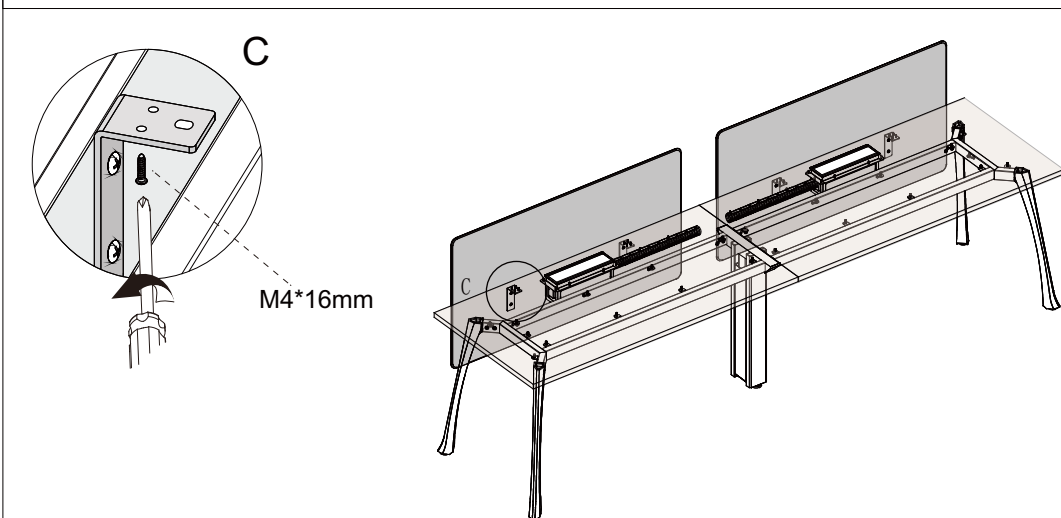

INSTALLATION STEPS