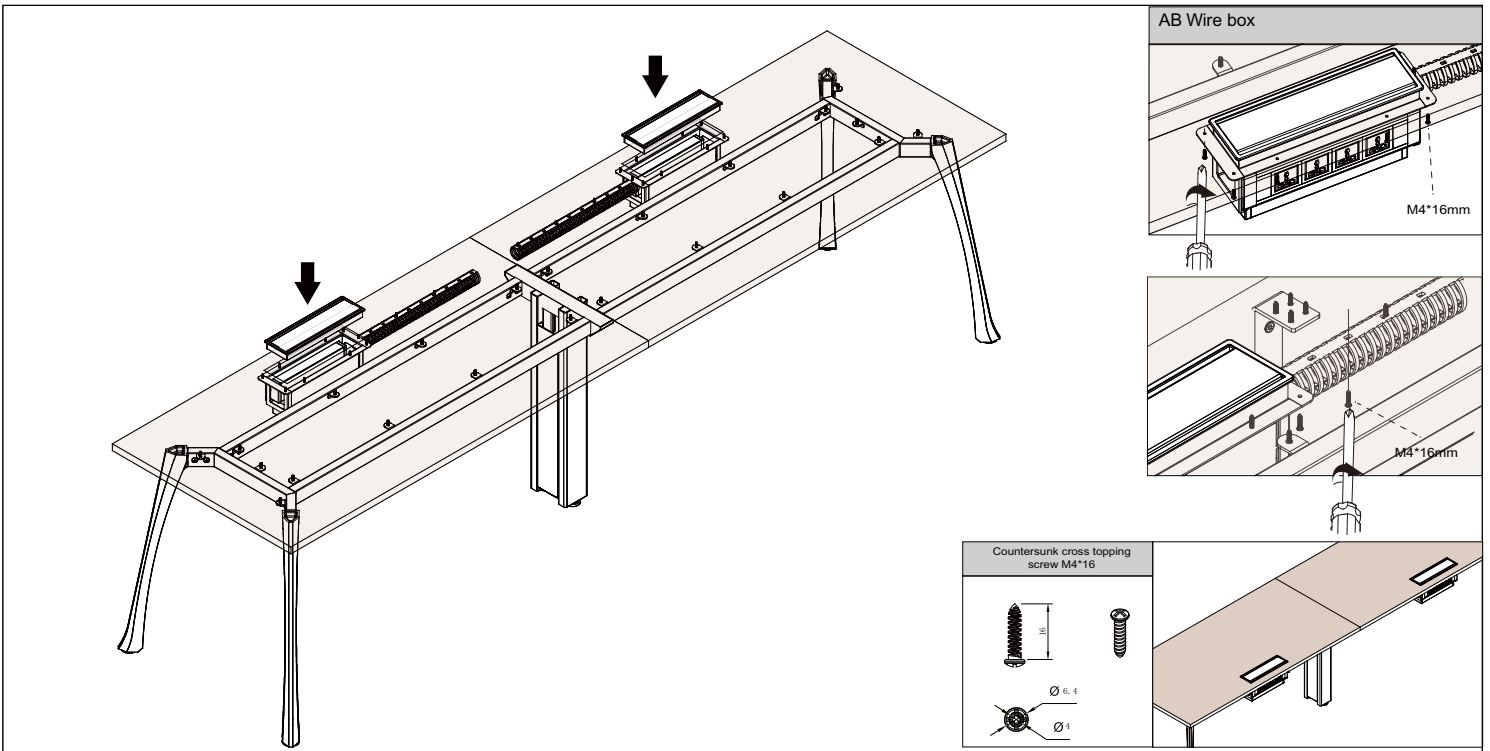

Manager Table

FAST AND CONVENIENT INSTALLATION SYSTEM
DESK SYSTEM SCREEN SYSTEM

INSTALLATION STEPS

<p>1X</p>	<p>Round head cross screw M8*16</p> <p>16</p> <p>Ø17</p> <p>Ø8</p>	<p>⚠ CAUTION</p> <p>OK</p> <p>All at the top</p>
	<p>Countersunk cross topping screw M4*16</p> <p>16</p> <p>Ø6.4</p> <p>Ø4</p>	
	<p>⚠ CAUTION</p>	

Manager Table

FAST AND CONVENIENT INSTALLATION SYSTEM
DESK SYSTEM SCREEN SYSTEM

INSTALLATION STEPS

[Flat head screw M5*12]	Countersunk cross topping screw M4*16

Row 2 person Workstation

FAST AND CONVENIENT INSTALLATION SYSTEM
DESK SYSTEM SCREEN SYSTEM

INSTALLATION STEPS

<p>A</p> <p>M8*16mm</p> <p>2X</p>	<p>Round head cross screw M8*16</p> <p>16</p> <p>Ø17</p> <p>Ø8</p>	<p>⚠ CAUTION</p> <p>OK</p> <p>All at the top</p>
<p>B</p> <p>M8*16mm</p> <p>B</p> <p>B</p> <p>C</p> <p>M6*16mm</p>		
<p>Round head cross screw M8*16</p> <p>16</p> <p>Ø17</p> <p>Ø8</p>	<p>M8*16mm</p>	

Row 2 person Workstation

FAST AND CONVENIENT INSTALLATION SYSTEM
DESK SYSTEM SCREEN SYSTEM

INSTALLATION STEPS

V L

Opposite 4 person Workstation

FAST AND CONVENIENT INSTALLATION SYSTEM
DESK SYSTEM SCREEN SYSTEM