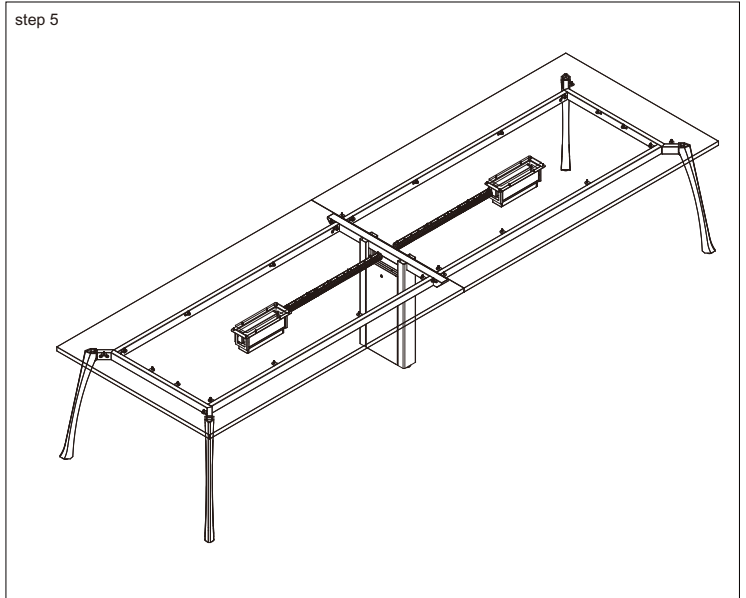

X Shape Workstation

FAST AND CONVENIENT INSTALLATION SYSTEM
DESK SYSTEM SCREEN SYSTEM

INSTALLATION STEPS

Round head cross screw
M8*16

Countersunk cross topping
screw M4*16

Countersunk cross topping
screw M4*16

Meeting Table

FAST AND CONVENIENT INSTALLATION SYSTEM
DESK SYSTEM SCREEN SYSTEM

INSTALLATION STEPS

Modesty Panel And Single Side Desk Screen

FAST AND CONVENIENT INSTALLATION SYSTEM
DESK SYSTEM SCREEN SYSTEM