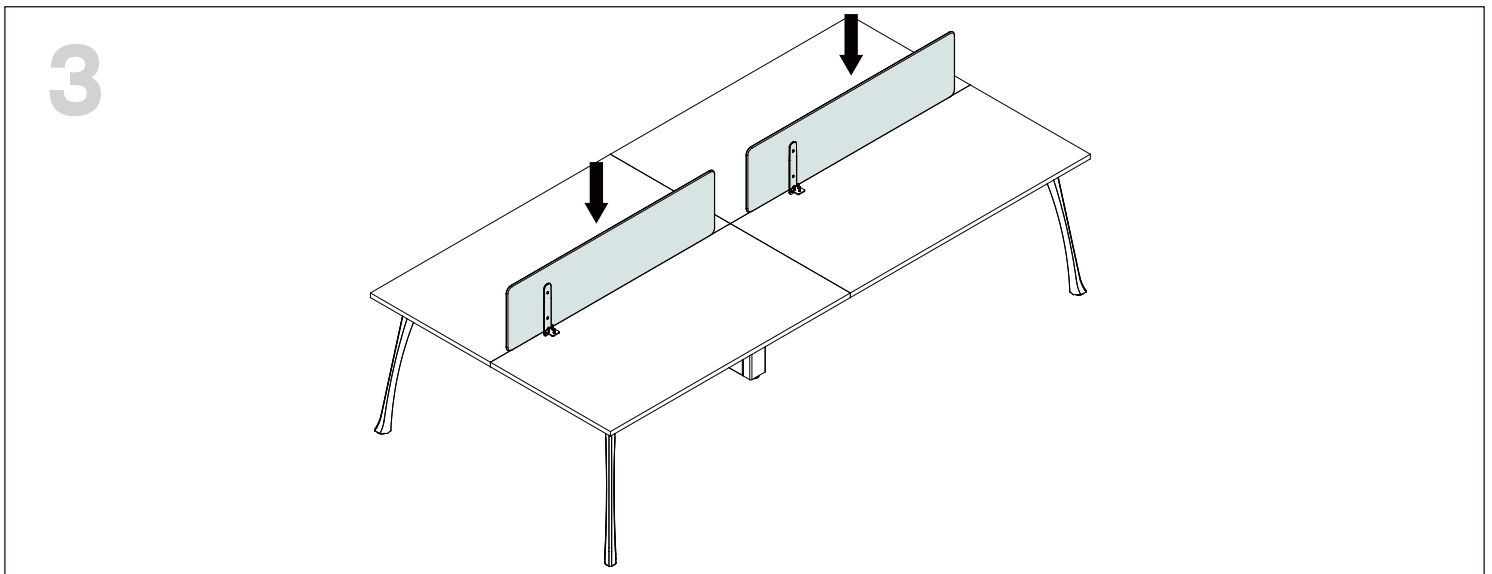

PARTS SHOW

Modesty Panel And Single Side Desk Screen

FAST AND CONVENIENT INSTALLATION SYSTEM
DESK SYSTEM SCREEN SYSTEM

INSTALLATION STEPS

Face To Face Desk Screen

FAST AND CONVENIENT INSTALLATION SYSTEM
DESK SYSTEM SCREEN SYSTEM

PARTS SHOW

Screw Size

A :  M6×8mm

B :  M5×20

Face To Face Desk Screen

FAST AND CONVENIENT INSTALLATION SYSTEM
DESK SYSTEM SCREEN SYSTEM

INSTALLATION STEPS

Side Desk Screen

FAST AND CONVENIENT INSTALLATION SYSTEM
DESK SYSTEM SCREEN SYSTEM

PARTS SHOW

Screw Size

A :  M6×30mm

Side Desk Screen

FAST AND CONVENIENT INSTALLATION SYSTEM
DESK SYSTEM SCREEN SYSTEM

INSTALLATION STEPS

M & W