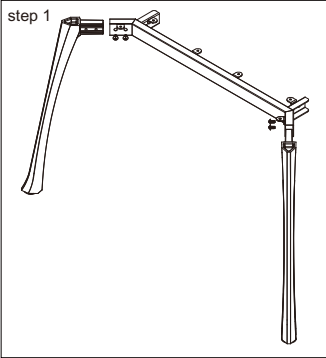

INSTALLATION STEPS