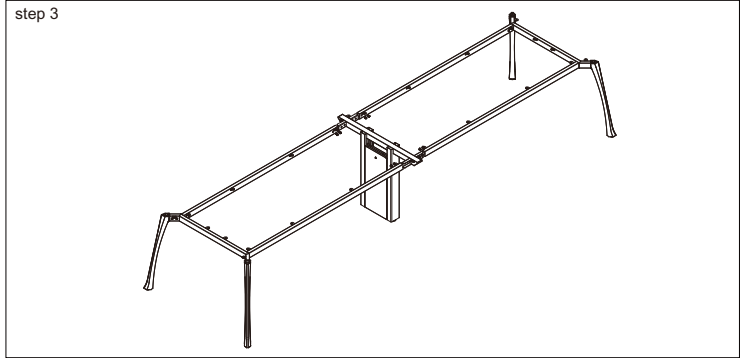

INSTALLATION STEPS