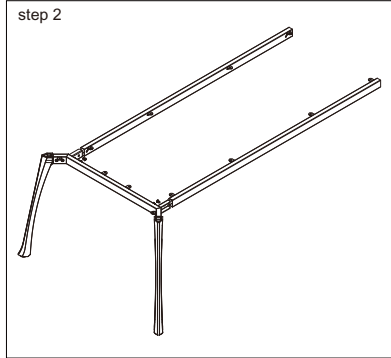

INSTALLATION STEPS