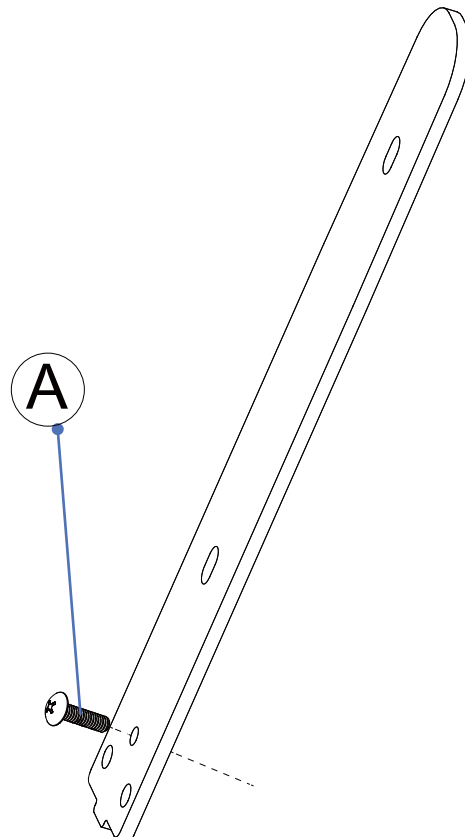

PARTS SHOW

Modesty Panel And Single Side Desk Screen

FAST AND CONVENIENT INSTALLATION SYSTEM
DESK SYSTEM SCREEN SYSTEM

INSTALLATION STEPS

Face To Face Desk Screen

FAST AND CONVENIENT INSTALLATION SYSTEM
DESK SYSTEM SCREEN SYSTEM

PARTS SHOW

Screw Size

A :  M6×8mm

B :  M5×20

Face To Face Desk Screen

FAST AND CONVENIENT INSTALLATION SYSTEM
DESK SYSTEM SCREEN SYSTEM

INSTALLATION STEPS

Side Desk Screen

FAST AND CONVENIENT INSTALLATION SYSTEM
DESK SYSTEM SCREEN SYSTEM

PARTS SHOW

Screw Size

A :  M6×30mm

Side Desk Screen

FAST AND CONVENIENT INSTALLATION SYSTEM
DESK SYSTEM SCREEN SYSTEM

INSTALLATION STEPS

M & W