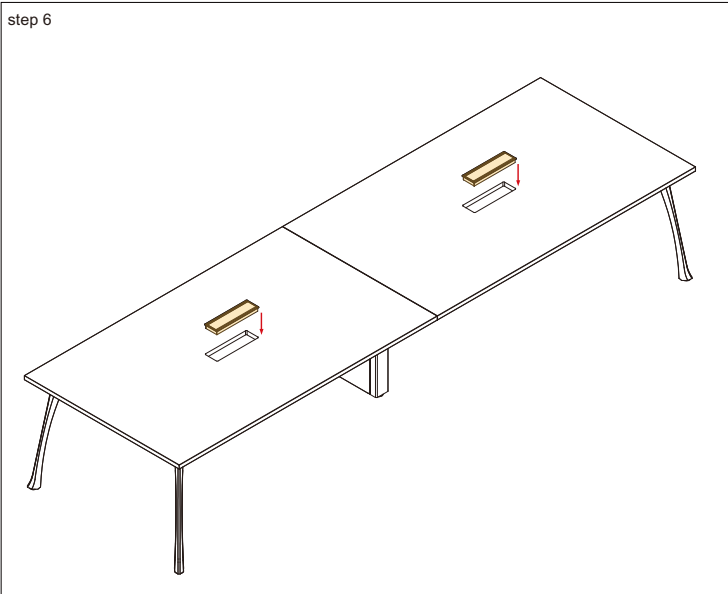

X Shape Workstation

FAST AND CONVENIENT INSTALLATION SYSTEM
DESK SYSTEM SCREEN SYSTEM

INSTALLATION STEPS

Round head cross screw
M8*16

Countersunk cross topping
screw M4*16

Countersunk cross topping
screw M4*16

Meeting Table

FAST AND CONVENIENT INSTALLATION SYSTEM
DESK SYSTEM SCREEN SYSTEM

INSTALLATION STEPS

Modesty Panel And Single Side Desk Screen

FAST AND CONVENIENT INSTALLATION SYSTEM
DESK SYSTEM SCREEN SYSTEM