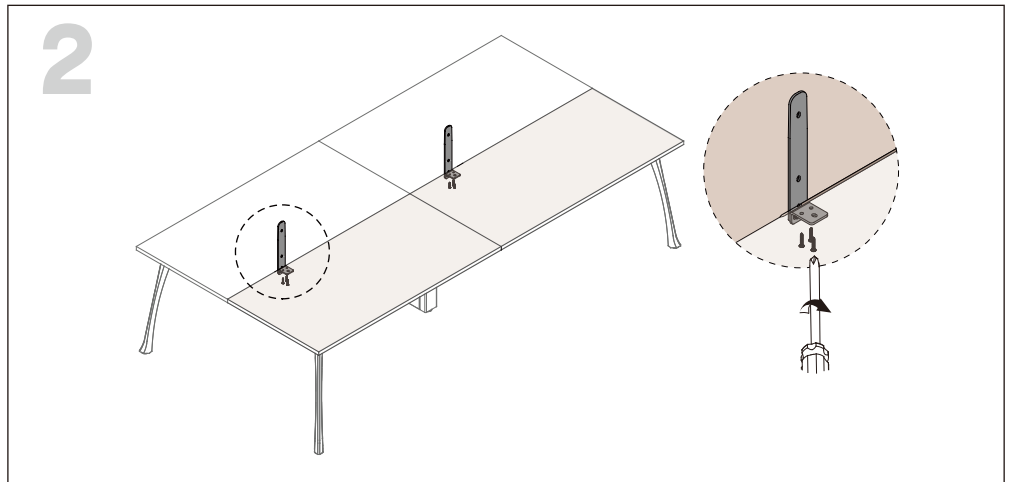

PARTS SHOW

Modesty Panel And Single Side Desk Screen

FAST AND CONVENIENT INSTALLATION SYSTEM
DESK SYSTEM SCREEN SYSTEM

INSTALLATION STEPS

Face To Face Desk Screen

FAST AND CONVENIENT INSTALLATION SYSTEM
DESK SYSTEM SCREEN SYSTEM

PARTS SHOW

Screw Size

A :  M6×8mm

B :  M5×20

Face To Face Desk Screen

FAST AND CONVENIENT INSTALLATION SYSTEM
DESK SYSTEM SCREEN SYSTEM

INSTALLATION STEPS

Side Desk Screen

FAST AND CONVENIENT INSTALLATION SYSTEM
DESK SYSTEM SCREEN SYSTEM

PARTS SHOW

Screw Size

A :  M6×30mm

Side Desk Screen

FAST AND CONVENIENT INSTALLATION SYSTEM
DESK SYSTEM SCREEN SYSTEM

INSTALLATION STEPS

M & W