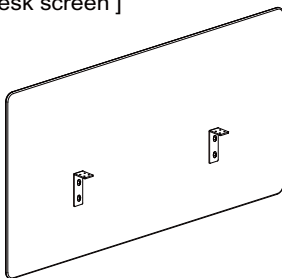

Components

FAST AND CONVENIENT INSTALLATION SYSTEM
DESK SYSTEM SCREEN SYSTEM

PARTS SHOW

[Leg]

[Side bar]

[Connection bar & Plastic snake]

[Mid-leg]

[Flat head screw M6*16]

[Flat head screw M8*16]

[Return cabinet]

[A wire box]

[B wire box]

[Countersunk cross topping screw M4*16]

[Connector]

[Countersunk cross topping screw M4*16]

[Support box]

[Countersunk cross topping screw M4*16]

[H750 desk screen]

[Flat head screw M5*12]

[H350 desk screen]

[Flat head screw M5*12]

[Modesty]

[Flat head screw M5*12]

Freestanding Desk