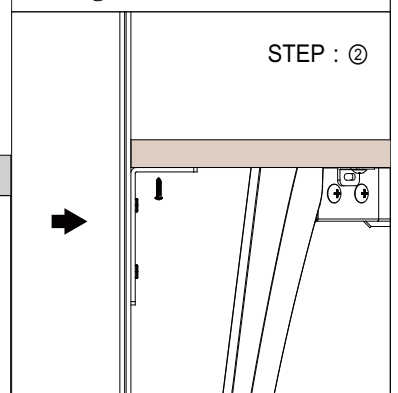

INSTALLATION STEPS