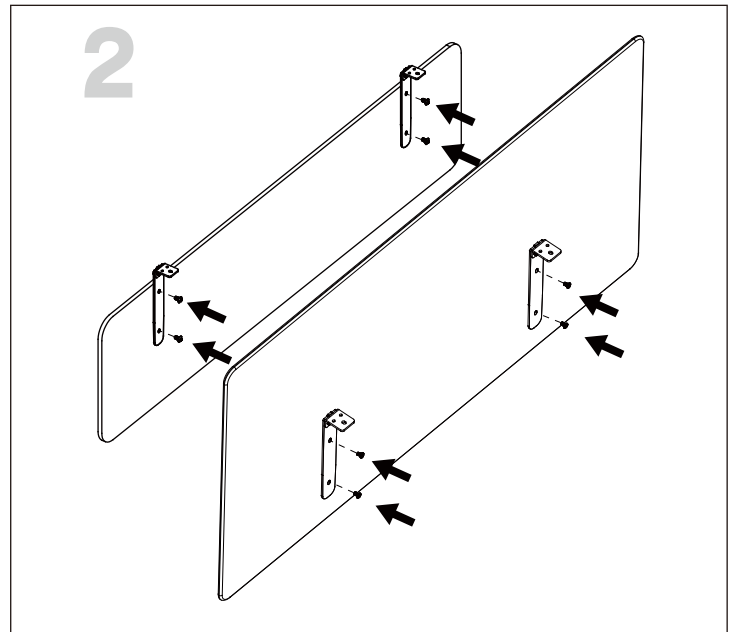

PARTS SHOW

Modesty Panel And Single Side Desk Screen

FAST AND CONVENIENT INSTALLATION SYSTEM
DESK SYSTEM SCREEN SYSTEM

INSTALLATION STEPS

Face To Face Desk Screen

FAST AND CONVENIENT INSTALLATION SYSTEM
DESK SYSTEM SCREEN SYSTEM

PARTS SHOW

Screw Size

A :  M6×8mm

B :  M5×20

Face To Face Desk Screen

FAST AND CONVENIENT INSTALLATION SYSTEM
DESK SYSTEM SCREEN SYSTEM

INSTALLATION STEPS

Side Desk Screen