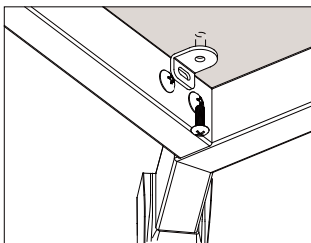

INSTALLATION STEPS