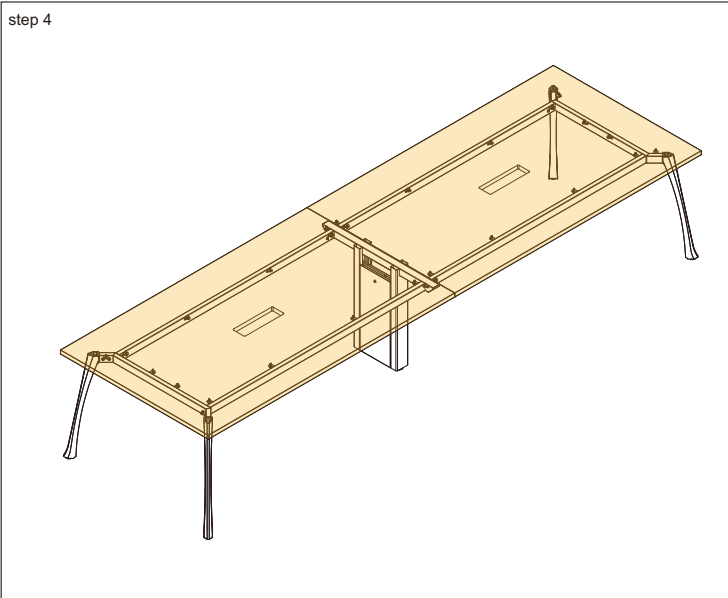

INSTALLATION STEPS