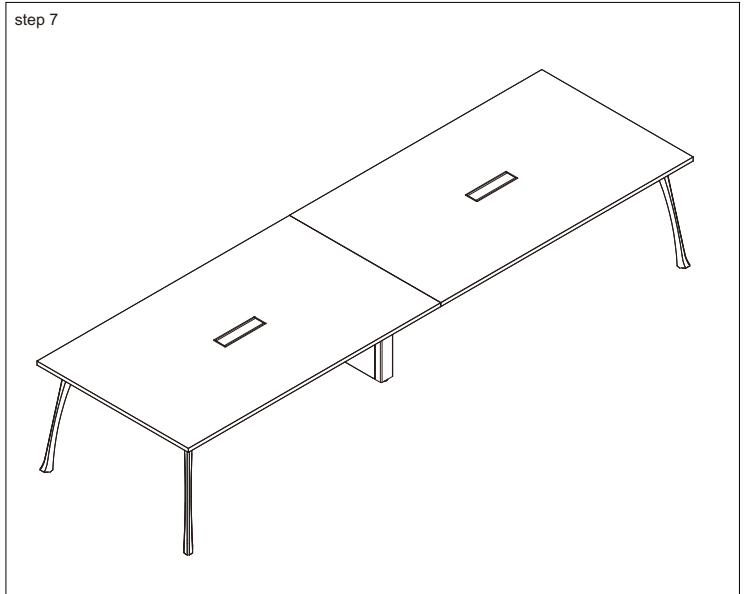

INSTALLATION STEPS