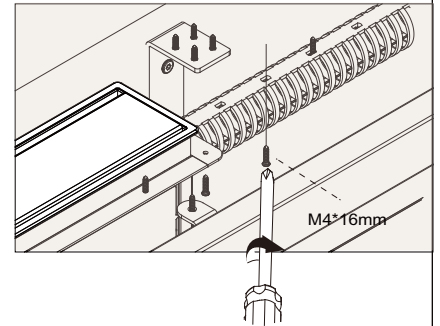

INSTALLATION STEPS

 <p>2X</p>	<p>Round head cross screw M8*16</p> 	<p> CAUTION</p> <p></p>  <p>All at the top</p>
 <p>B</p>	 <p>B</p>	 <p>B</p>
 <p>B</p>	 <p>C</p>	 <p>C</p>
<p>Round head cross screw M8*16</p> 	 <p>M8*16mm</p>	 <p>M6*16mm</p>

Opposite 4 person Workstation

FAST AND CONVENIENT INSTALLATION SYSTEM
DESK SYSTEM SCREEN SYSTEM

INSTALLATION STEPS

AB Wire box

M4*16mm

M4*16mm

Countersunk cross topping screw M4*16

X Shape Workstation

FAST AND CONVENIENT INSTALLATION SYSTEM
DESK SYSTEM SCREEN SYSTEM

INSTALLATION STEPS

<p>4X</p>	<p>Round head cross screw M8*16</p> <p>16</p> <p>Ø17</p> <p>Ø8</p>	<p>CAUTION</p> <p>OK</p> <p>All at the top</p>
<p>Round head cross screw M6*16</p> <p>16</p> <p>Ø13</p> <p>Ø6</p>	<p>Round head cross screw M6*16</p> <p>16</p> <p>Ø10</p> <p>Ø6</p>	<p>C</p>