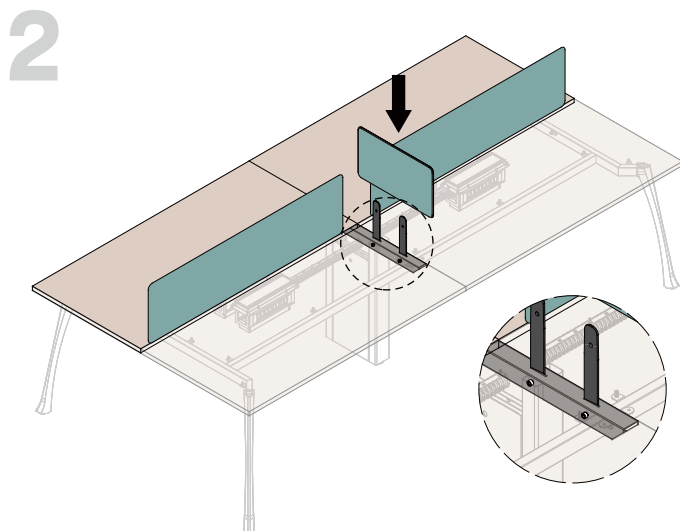

PARTS SHOW

Screw Size

A :  M6×8mm

B :  M5×20

Face To Face Desk Screen

FAST AND CONVENIENT INSTALLATION SYSTEM
DESK SYSTEM SCREEN SYSTEM

INSTALLATION STEPS

Side Desk Screen

FAST AND CONVENIENT INSTALLATION SYSTEM
DESK SYSTEM SCREEN SYSTEM

PARTS SHOW

Screw Size

A :  M6×30mm

Side Desk Screen

FAST AND CONVENIENT INSTALLATION SYSTEM
DESK SYSTEM SCREEN SYSTEM

INSTALLATION STEPS

M & W