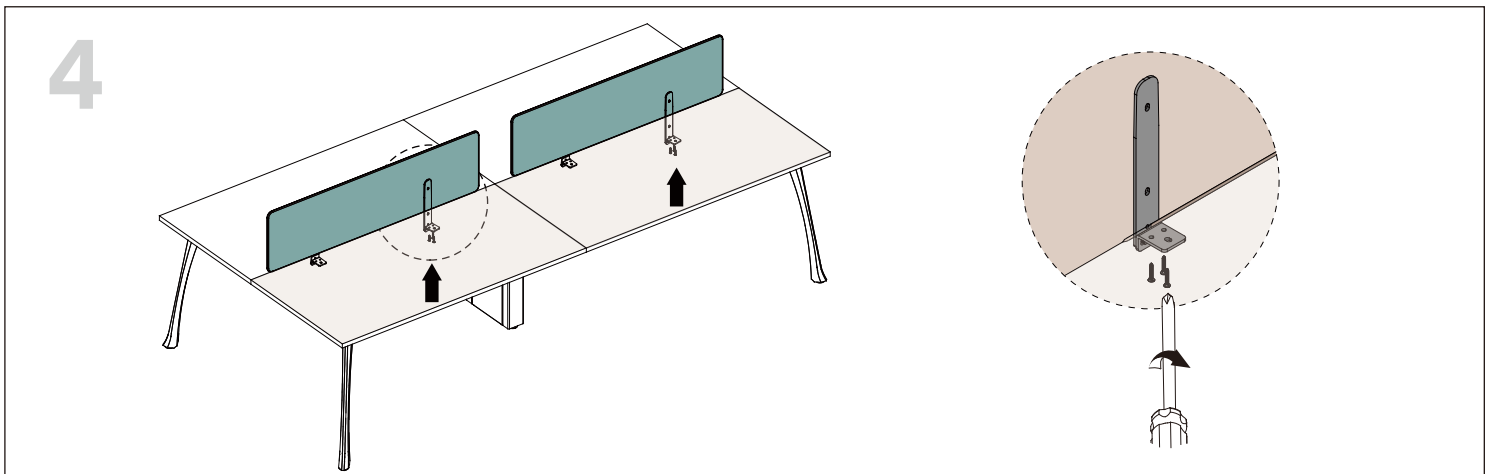

PARTS SHOW

Modesty Panel And Single Side Desk Screen

FAST AND CONVENIENT INSTALLATION SYSTEM
DESK SYSTEM SCREEN SYSTEM

INSTALLATION STEPS

Face To Face Desk Screen

FAST AND CONVENIENT INSTALLATION SYSTEM
DESK SYSTEM SCREEN SYSTEM

PARTS SHOW

Screw Size

A :  M6×8mm

B :  M5×20

Face To Face Desk Screen

FAST AND CONVENIENT INSTALLATION SYSTEM
DESK SYSTEM SCREEN SYSTEM

INSTALLATION STEPS

Side Desk Screen

FAST AND CONVENIENT INSTALLATION SYSTEM
DESK SYSTEM SCREEN SYSTEM

PARTS SHOW

Screw Size

A :  M6×30mm

Side Desk Screen

FAST AND CONVENIENT INSTALLATION SYSTEM
DESK SYSTEM SCREEN SYSTEM

INSTALLATION STEPS

M & W