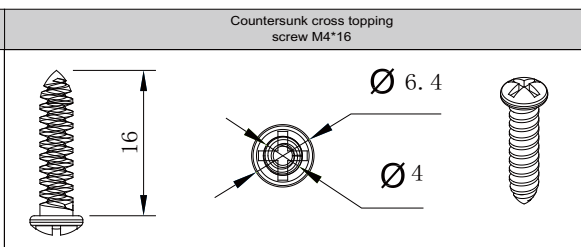

INSTALLATION STEPS