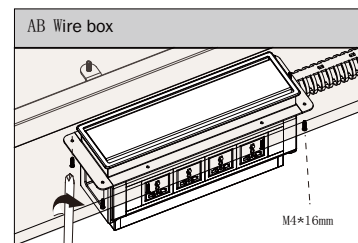

FAST AND CONVENIENT INSTALLATION SYSTEM
DESK SYSTEM SCREEN SYSTEM

INSTALLATION STEPS

<p>4X</p>	<p>Round head cross screw M8*16</p> <p>16</p> <p>Ø17</p> <p>Ø8</p>	<p>CAUTION</p> <p>OK</p> <p>All at the top</p>
<p>Round head cross screw M6*16</p> <p>16</p> <p>Ø13</p> <p>Ø6</p>	<p>Round head cross screw M6*16</p> <p>16</p> <p>Ø10</p> <p>Ø6</p>	<p>C</p>

X Shape Workstation

FAST AND CONVENIENT INSTALLATION SYSTEM
DESK SYSTEM SCREEN SYSTEM

INSTALLATION STEPS

Round head cross screw
M8*16

Countersunk cross topping
screw M4*16

Countersunk cross topping
screw M4*16