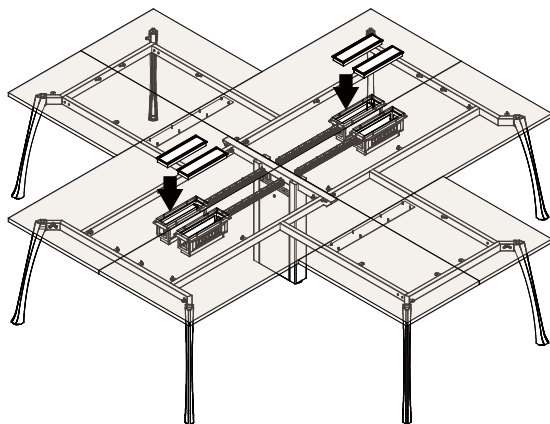

FAST AND CONVENIENT INSTALLATION SYSTEM
DESK SYSTEM SCREEN SYSTEM

INSTALLATION STEPS

<p>4X</p>	<p>Round head cross screw M8*16</p> <p>16</p> <p>Ø17</p> <p>Ø8</p>	<p>CAUTION</p> <p>OK</p> <p>All at the top</p>
<p>Round head cross screw M6*16</p> <p>16</p> <p>Ø13</p> <p>Ø6</p>	<p>Round head cross screw M6*16</p> <p>16</p> <p>Ø10</p> <p>Ø6</p>	<p>C</p>

X Shape Workstation

FAST AND CONVENIENT INSTALLATION SYSTEM
DESK SYSTEM SCREEN SYSTEM

INSTALLATION STEPS

Round head cross screw
M8*16

Countersunk cross topping
screw M4*16

Countersunk cross topping
screw M4*16

Meeting Table

FAST AND CONVENIENT INSTALLATION SYSTEM
DESK SYSTEM SCREEN SYSTEM

INSTALLATION STEPS

Modesty Panel And Single Side Desk Screen

FAST AND CONVENIENT INSTALLATION SYSTEM
DESK SYSTEM SCREEN SYSTEM