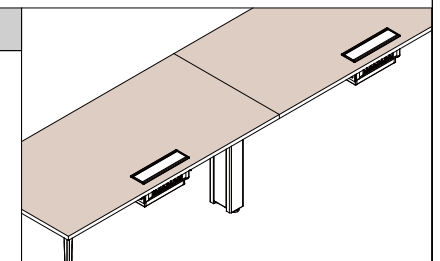

Opposite 4 person Workstation

FAST AND CONVENIENT INSTALLATION SYSTEM
DESK SYSTEM SCREEN SYSTEM

INSTALLATION STEPS

AB Wire box

M4*16mm

M4*16mm

Countersunk cross topping screw M4*16

X Shape Workstation