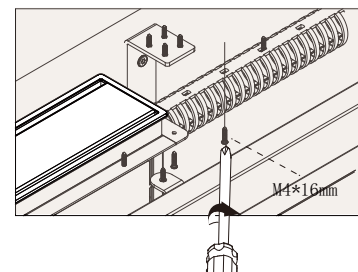

FAST AND CONVENIENT INSTALLATION SYSTEM
DESK SYSTEM SCREEN SYSTEM

INSTALLATION STEPS

<p>4X</p>	<p>Round head cross screw M8*16</p> <p>16</p> <p>Ø17</p> <p>Ø8</p>	<p>CAUTION</p> <p>OK</p> <p>All at the top</p>
<p>Round head cross screw M6*16</p> <p>16</p> <p>Ø13</p> <p>Ø6</p>	<p>Round head cross screw M6*16</p> <p>16</p> <p>Ø10</p> <p>Ø6</p>	<p>C</p>

X Shape Workstation

FAST AND CONVENIENT INSTALLATION SYSTEM
DESK SYSTEM SCREEN SYSTEM

INSTALLATION STEPS

Round head cross screw
M8*16

Countersunk cross topping
screw M4*16

Countersunk cross topping
screw M4*16