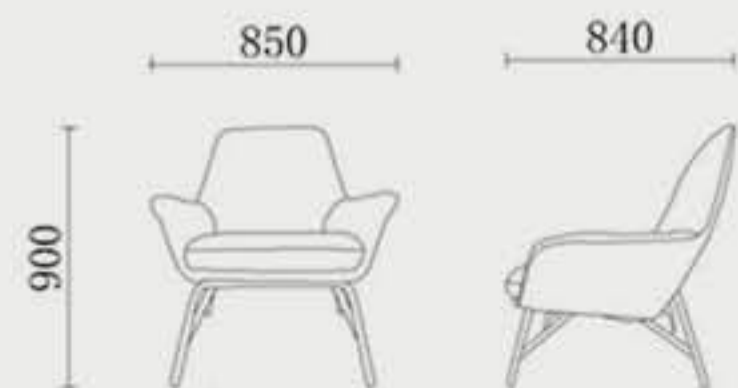

H-5113

LEISURE OFFICE

366

THE BEST SEAT IN THE HOUSE

H-5180

A TOUCH OF LUXURY

Fashion product of elegance is produced by bold, creative and environment friendly material with simple style. The shape is simple, lead-edge and free, catering for the personalized consumption idea of modern people.

MS-004

MATCH YOUR LIFESTYLE

Easily to cherish your dream living room

Leisure sofa is multiple functional, capable to save space and money for you. No matter you or your guests to sit down or lie down, just be yourself. We provide single sofa and corner sofa with different styles and colors for options. A lot of sofas are inbuilt storage space function for beddings.