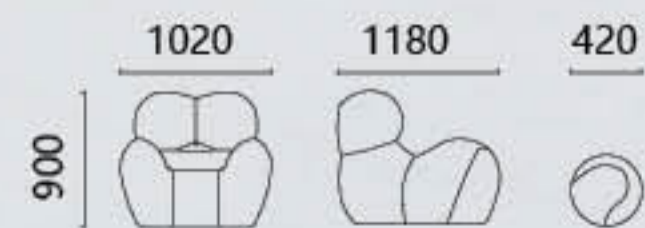

„In this fast-moving time, there must be things to hold on to. We make these things.“

“In these fast-moving times, there should be things to which one can hold. These are the things we make.”

妈妈的怀抱