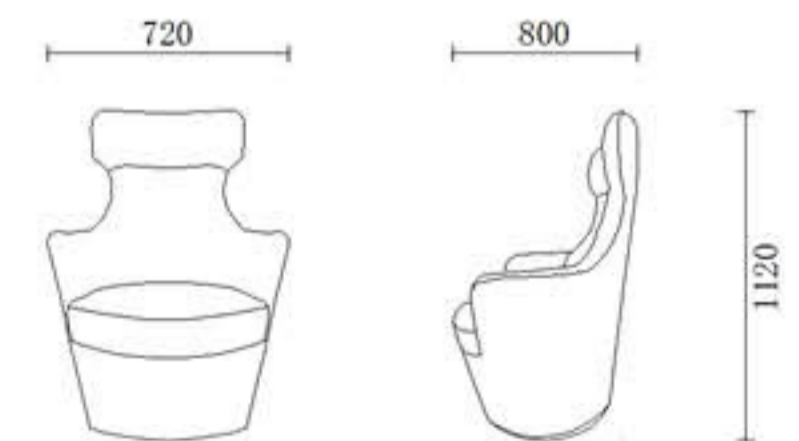

MATCH YOUR LIFESTYLE

leisure office sofas are made of high quality materials, with elegant design and superior embedding techniques. Together with outstanding sewing techniques and luxurious shapes, they are the best combination of enriched elegant fashion and perfect design concept.

H-5181