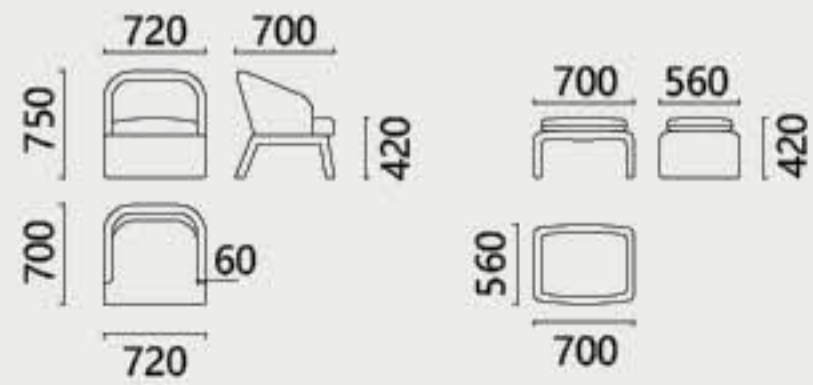

ENVIRONMENTAL EXTRAVAGANCE

LEISURE OFFICE

445

LEISURE OFFICE

446

Easily to cherish your dream living room

H-5246