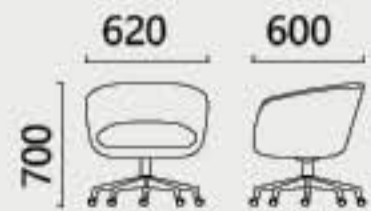

ENIGMATIC EXTRAVAGANCE

LEISURE OFFICE

383

LEISURE OFFICE

384

Easily to cherish your dream living room

H-5248