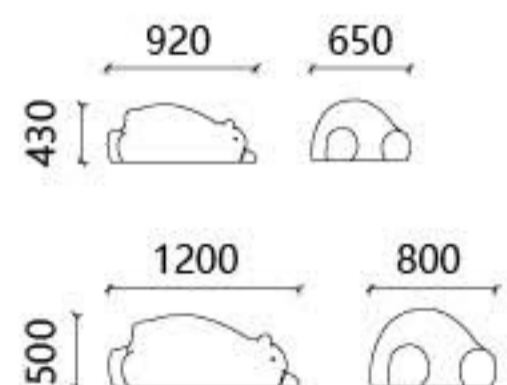

HAND CRAFTED

The sofa has a variety of functions. Let you use unlimited space infinitely.

"In these fast-moving times, there should be things to which one can hold. These are the things we make."

T-69