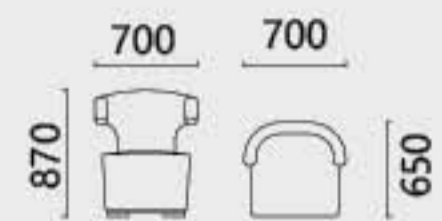

H-5114

presents the collection
of upholstered furniture.