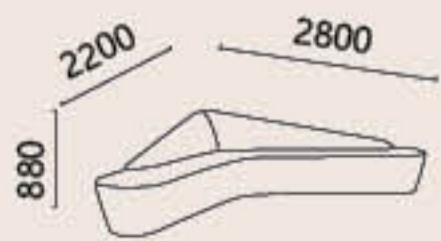

„In this fast-moving time, there must be things to hold on to. We make these things.“

H-5170

The sofa has a variety of functions. Let you use unlimited space infinitely.

Leisure sofa
Share
~
Design:
Collection