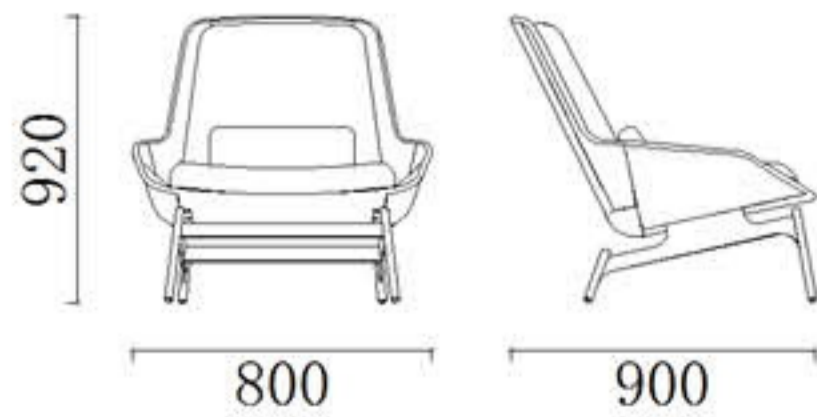

H-5226

A TOUCH OF LUXURY

She, without the out-of-reach design, without the proud nobility, but with the warmth, the brilliance and the approachability, offers every visitor unrestrained space.

H-5226

A stylistic space filled with Chan implication is created based on modern design methods together with light and shade, so that every visitor can feel its cultural spirit, so that living in it becomes a kind of spiritual enjoyment and a kind of cultural phenomenon.