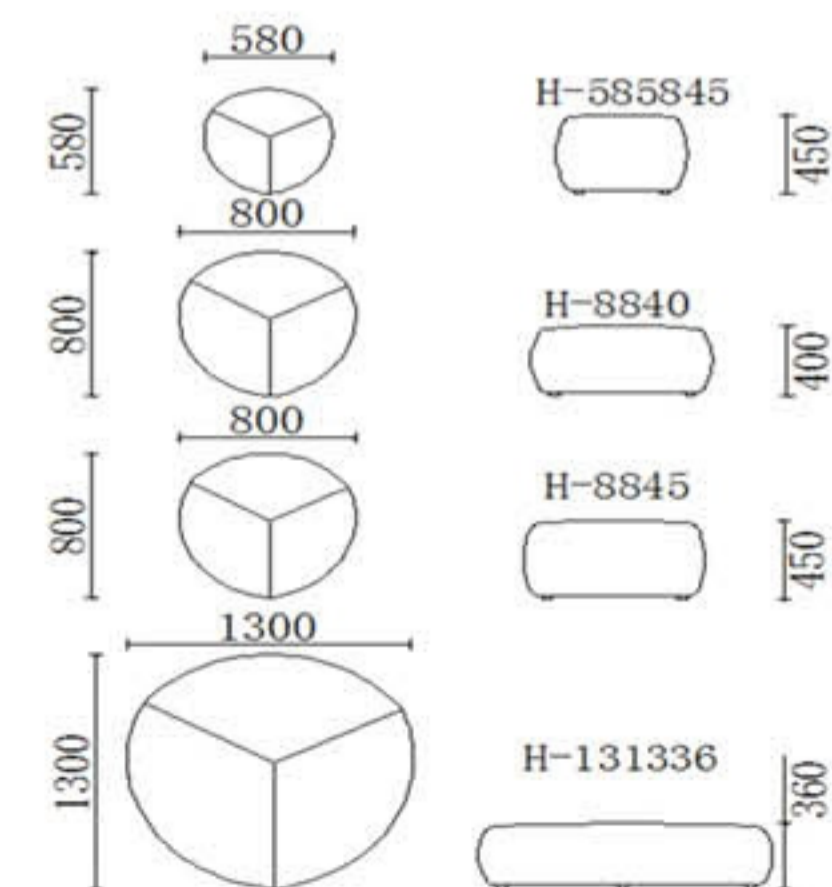

MATCH YOUR LIFESTYLE

Leisure sofa is multiple functional, capable to save space and money for you. No matter you or your guests to sit down or lie down, just be yourself. We provide single sofa and corner sofa with different styles and colors for options. A lot of sofas are inbuilt storage space function for beddings.

鹅卵石沙发