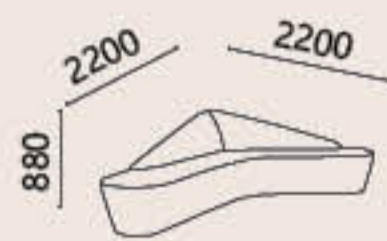

„In this fast-moving time, there must be things to hold on to. We make these things.“

H-5170

The sofa has a variety of functions. Let you use unlimited space infinitely.

Leisure sofa
Share
~
Design:
Collection