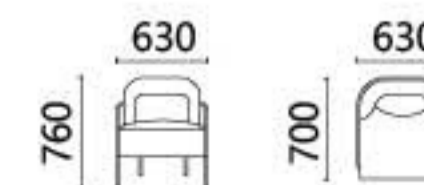

exquisite series office sofas let us deeply understand the unique appeal of office furniture. Succinct and efficient design style demonstrates unique taste and value of today's office life, highly praised by people.

M-001