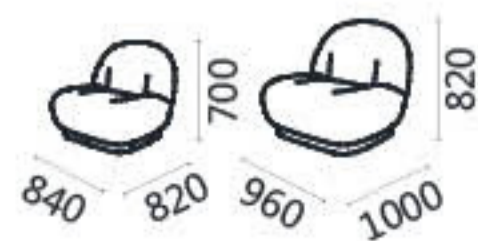

LEISURE OFFICE

327

H-220