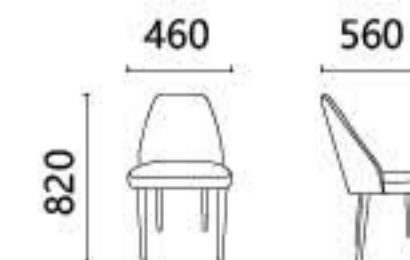

The shape of the product is simple, the curve is smooth. Inspiration transmits from the grandness, treasury deposits in the nature. The design is lead-edge, free, personalized, and fashion leading. Art and practicality bring about the best in each other. It brings comfort and enjoyment to you, also is an artistic eye-catching and heart-appealing treasury.

LEISURE OFFICE

472

H-5256