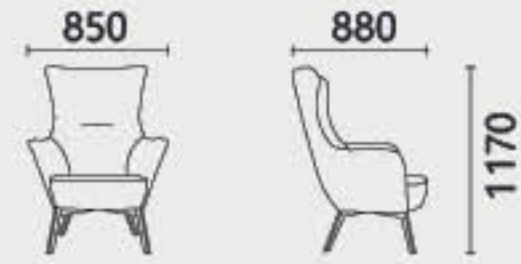

A stylistic space filled with Chan implication is created based on modern design methods together with light and shade, so that every visitor can feel its cultural spirit, so that living in it becomes a kind of spiritual enjoyment and a kind of cultural phenomenon.

H-5209-1