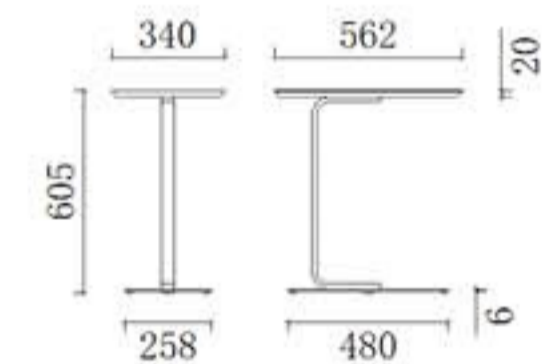

T-59

H-5146

A TOUCH OF LUXURY

leisure office sofas feature amiable shaping and harmonious layout, throwing away the tastelessness of past office furniture. The visual points created by wooden tea table are also relaxing in the space, giving us kind of amiable and natural feeling.