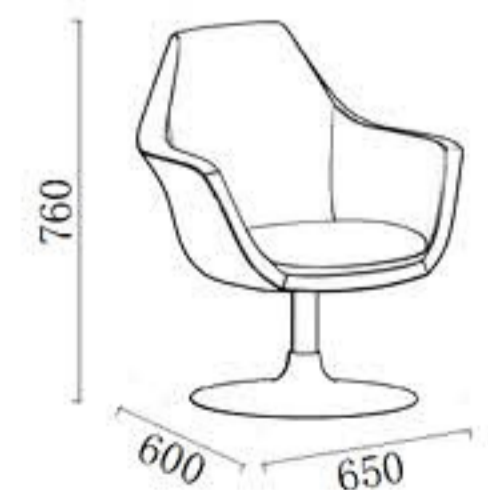

The shape of the product is simple, the curve is smooth. Inspiration transmits from the grandness, treasury deposits in the nature. The design is lead-edge, free, personalized, and fashion leading. Art and practicality bring about the best in each other. It brings comfort and enjoyment to you, also is an artistic eye-catching and heart-appealing treasury.

H-8113