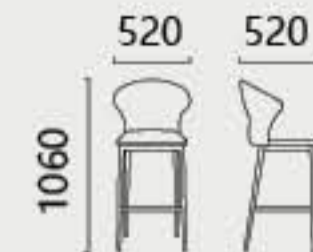

A stylistic space filled with Chan implication is created based on modern design methods together with light and shade, so that every visitor can feel its cultural spirit, so that living in it becomes a kind of spiritual enjoyment and a kind of cultural phenomenon.

Easily to cherish your dream living room

MYSTERIOUS OBSESSION

H-5271