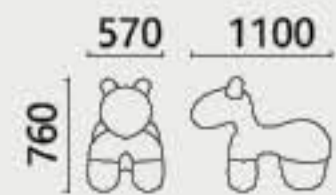

„A space full of perception
and simple emotion, warm and
sweetness is diffusing.“

H-5269