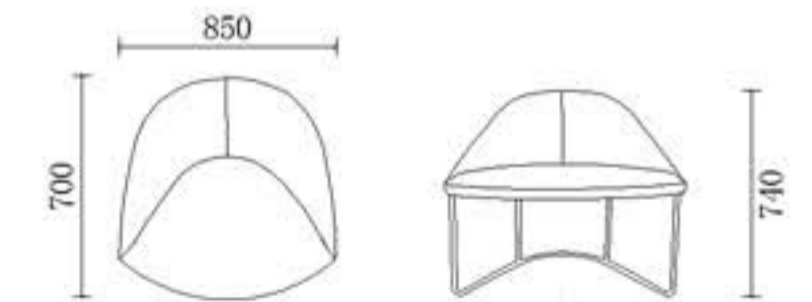

Leisure exquisite series office sofas let us deeply understand the unique appeal of office furniture. Succinct and efficient design style demonstrates unique taste and value of today's office life, highly praised by people.

H-5191