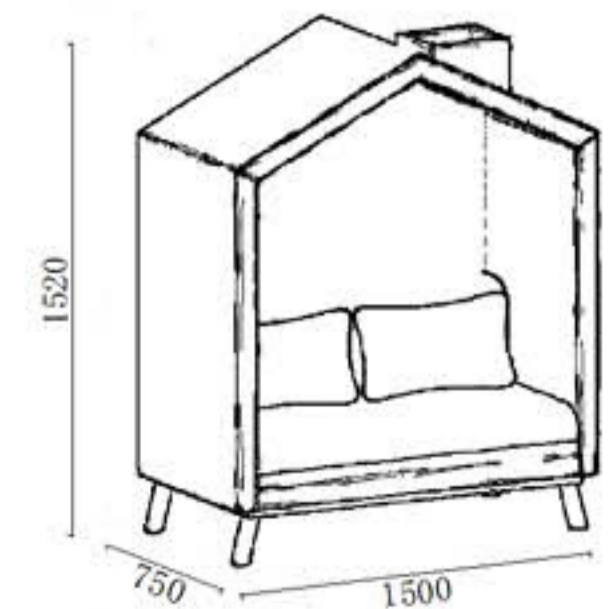

258

LEISURE OFFICE

H-5110

A TOUCH OF LUXURY

leisure office sofas are made of high quality materials, with elegant design and superior embedding techniques. Together with outstanding sewing techniques and luxurious shapes, they are the best combination of enriched elegant fashion and perfect design concept.

H-5216

MATCH YOUR LIFESTYLE

Leisure sofa is multiple functional, capable to save space and money for you. No matter you or your guests to sit down or lie down, just be yourself. We provide single sofa and corner sofa with different styles and colors for options. A lot of sofas are inbuilt storage space function for beddings.