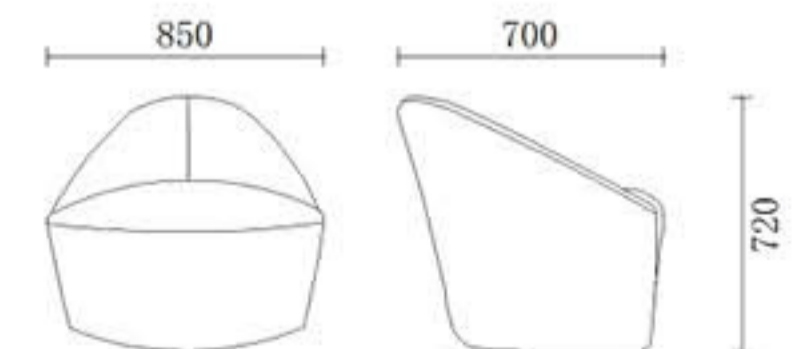

A TOUCH OF LUXURY

leisure office sofas feature amiable shaping and harmonious layout, throwing away the tastelessness of past office furniture. The visual points created by wooden tea table are also relaxing in the space, giving us kind of amiable and natural feeling.

H-5200