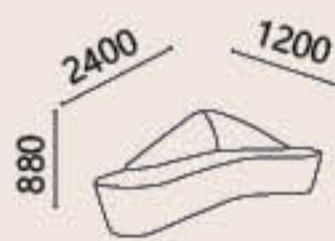

„In this fast-moving time, there must be things to hold on to. We make these things.“

H-5170

The sofa has a variety of functions. Let you use unlimited space infinitely.

Leisure sofa
Share
~
Design:
Collection