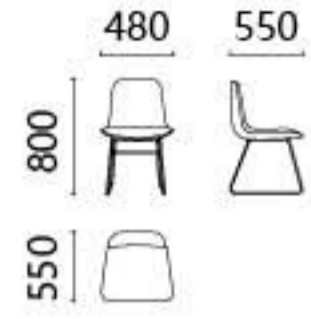

Easily to cherish your dream living room

MYSTERIOUS OBSESSION

H-5271

A stylistic space filled with Chan implication is created based on modern design methods together with light and shade.

H-5212-1

LEISURE OFFICE