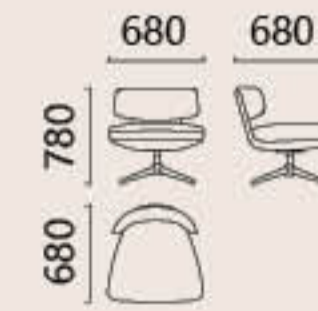

MATCH YOUR LIFESTYLE

Leisure sofa is multiple functional, capable to save space and money for you. No matter you or your guests to sit down or lie down, just be yourself. We provide single sofa and corner sofa with different styles and colors for options. A lot of sofas are inbuilt storage space function for beddings.